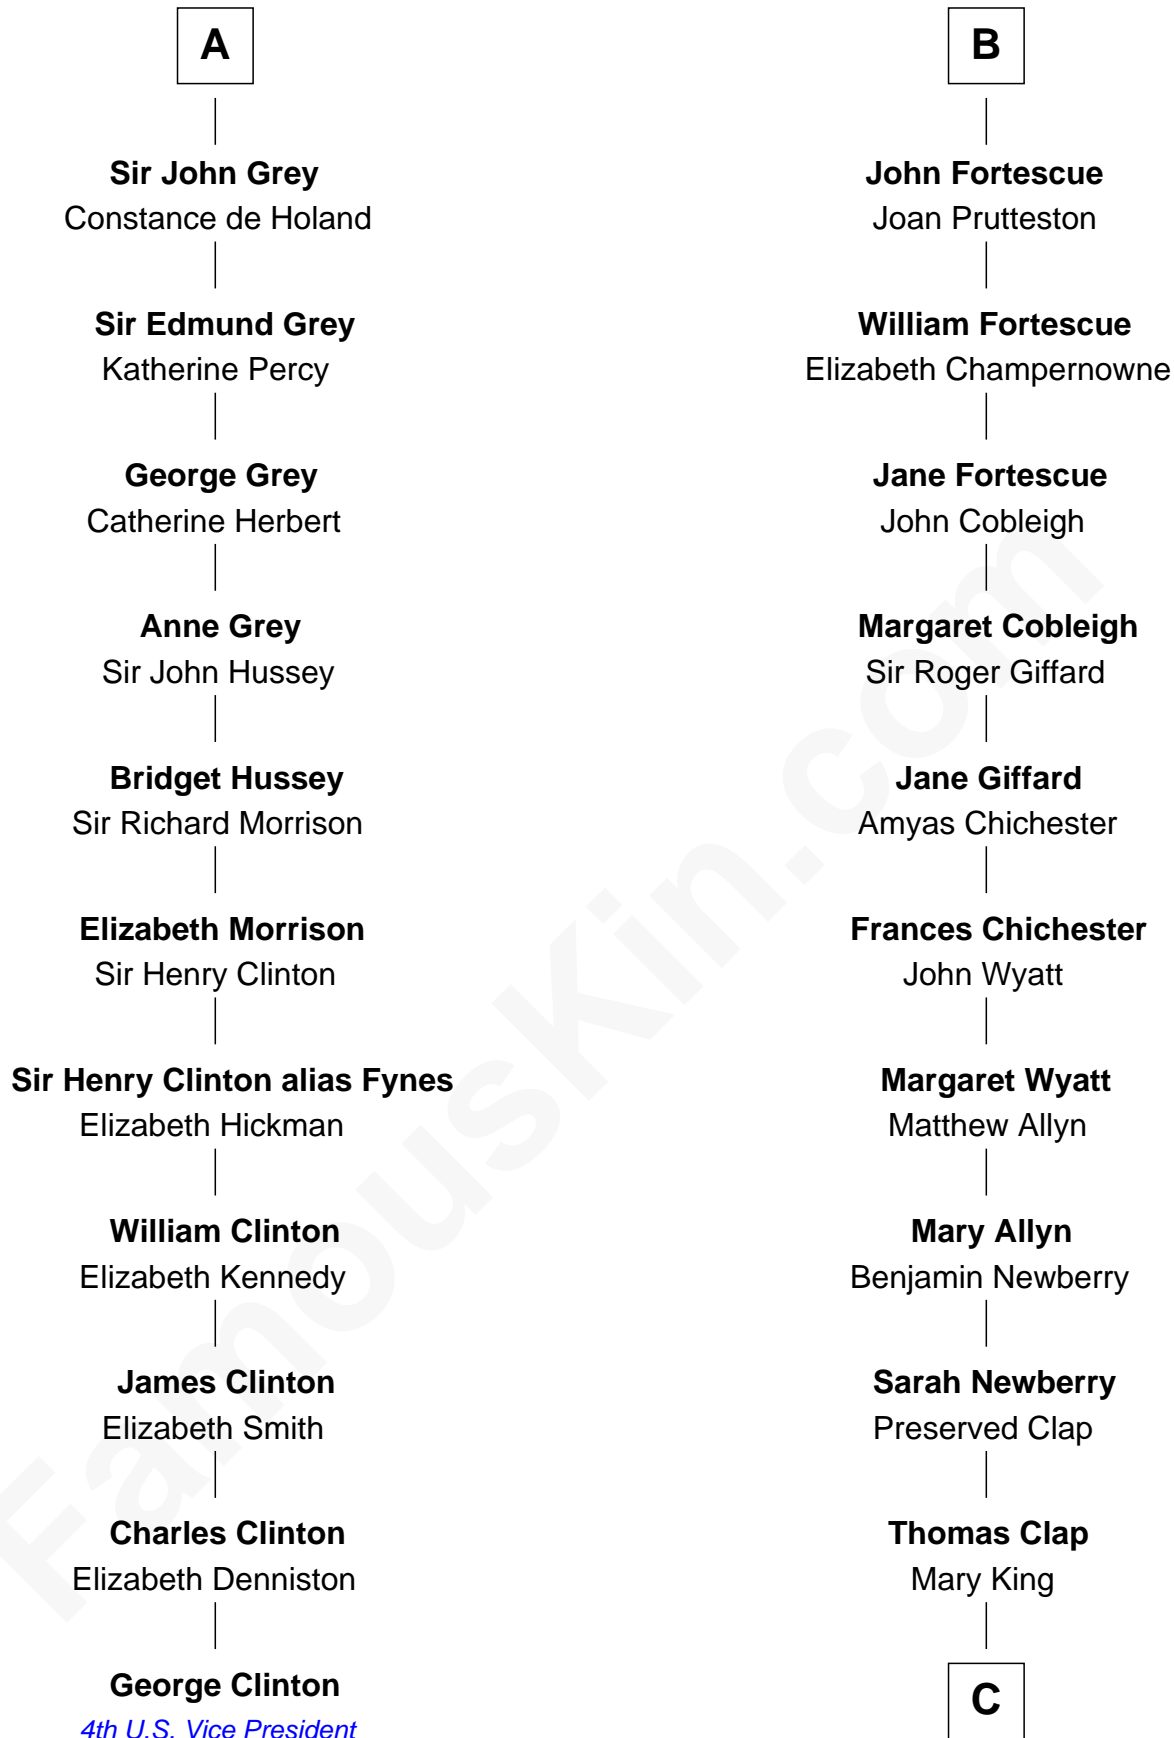

# FamousKin.com Relationship Chart of

**George Clinton**

*4th U.S. Vice President*

17th cousin 3 times removed of

**Lewis Henry Morgan**

*Pioneering Anthropologist*

**C**

—  
**Elijah Clap**

Mary Benton  
—

**Mary Clap**

Lemuel Steele  
—

**Harriet Steele**

Jedediah Morgan  
—

**Lewis Henry Morgan**

*Pioneering Anthropologist*

FamousKin.com