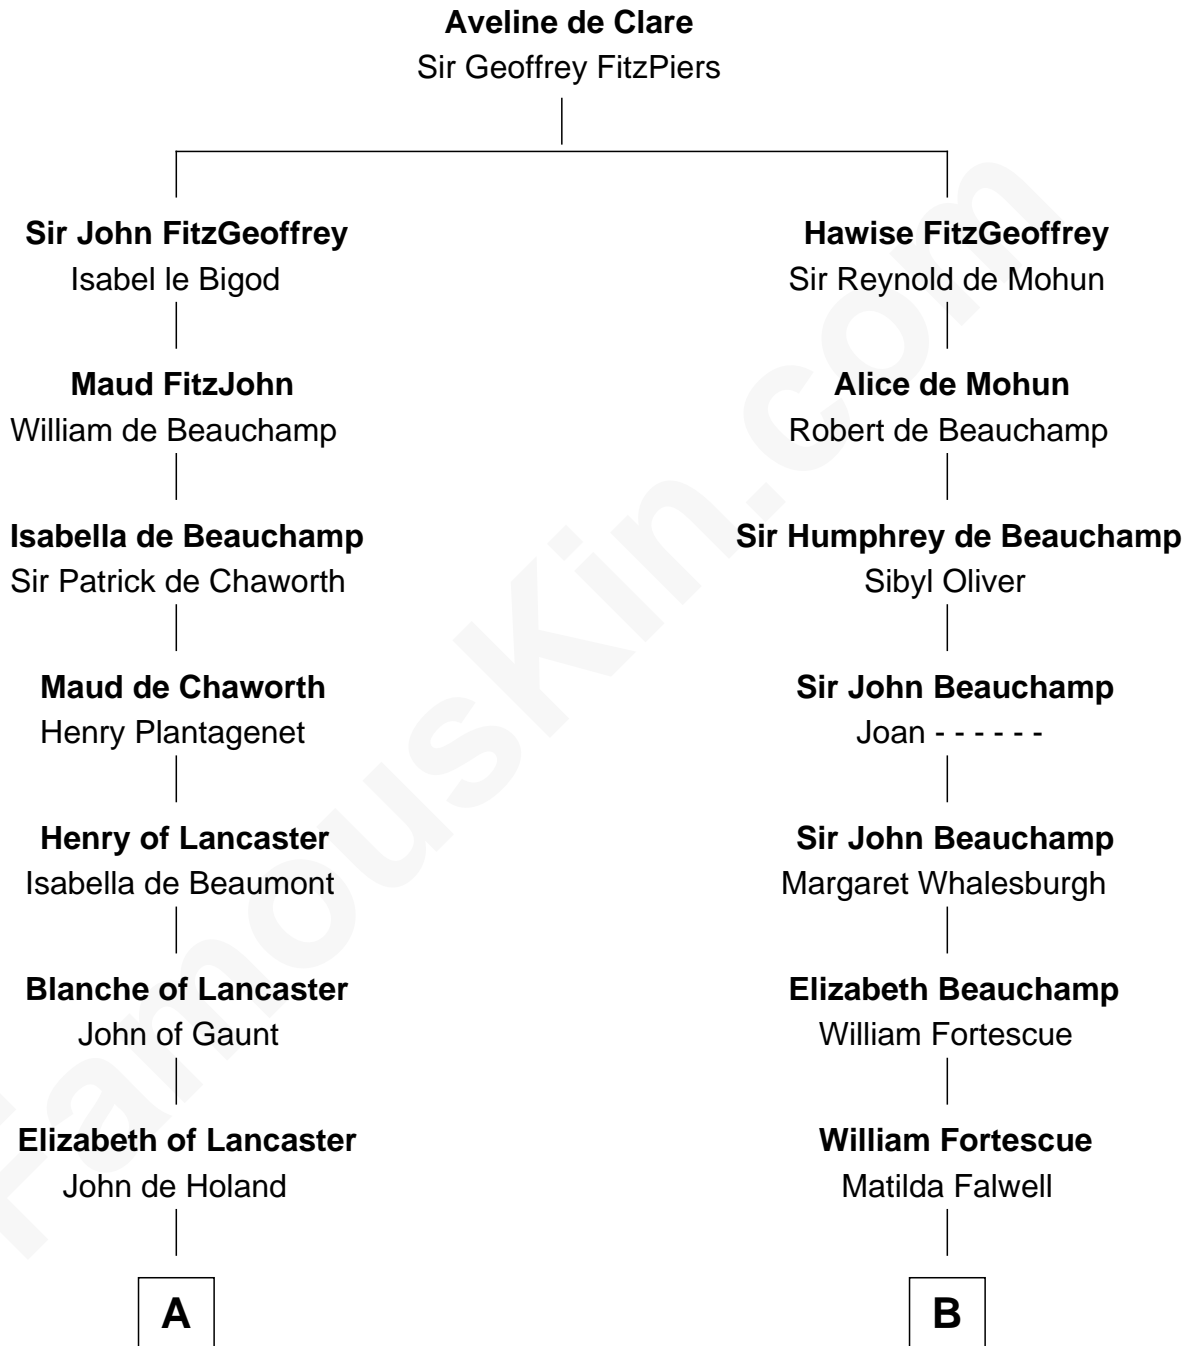

FamousKin.com Relationship Chart of

George Clinton

4th U.S. Vice President

17th cousin 3 times removed of

Lewis Henry Morgan

Pioneering Anthropologist

C

—
Elijah Clap

Mary Benton
—

Mary Clap

Lemuel Steele
—

Harriet Steele

Jedediah Morgan
—

Lewis Henry Morgan

Pioneering Anthropologist

FamousKin.com