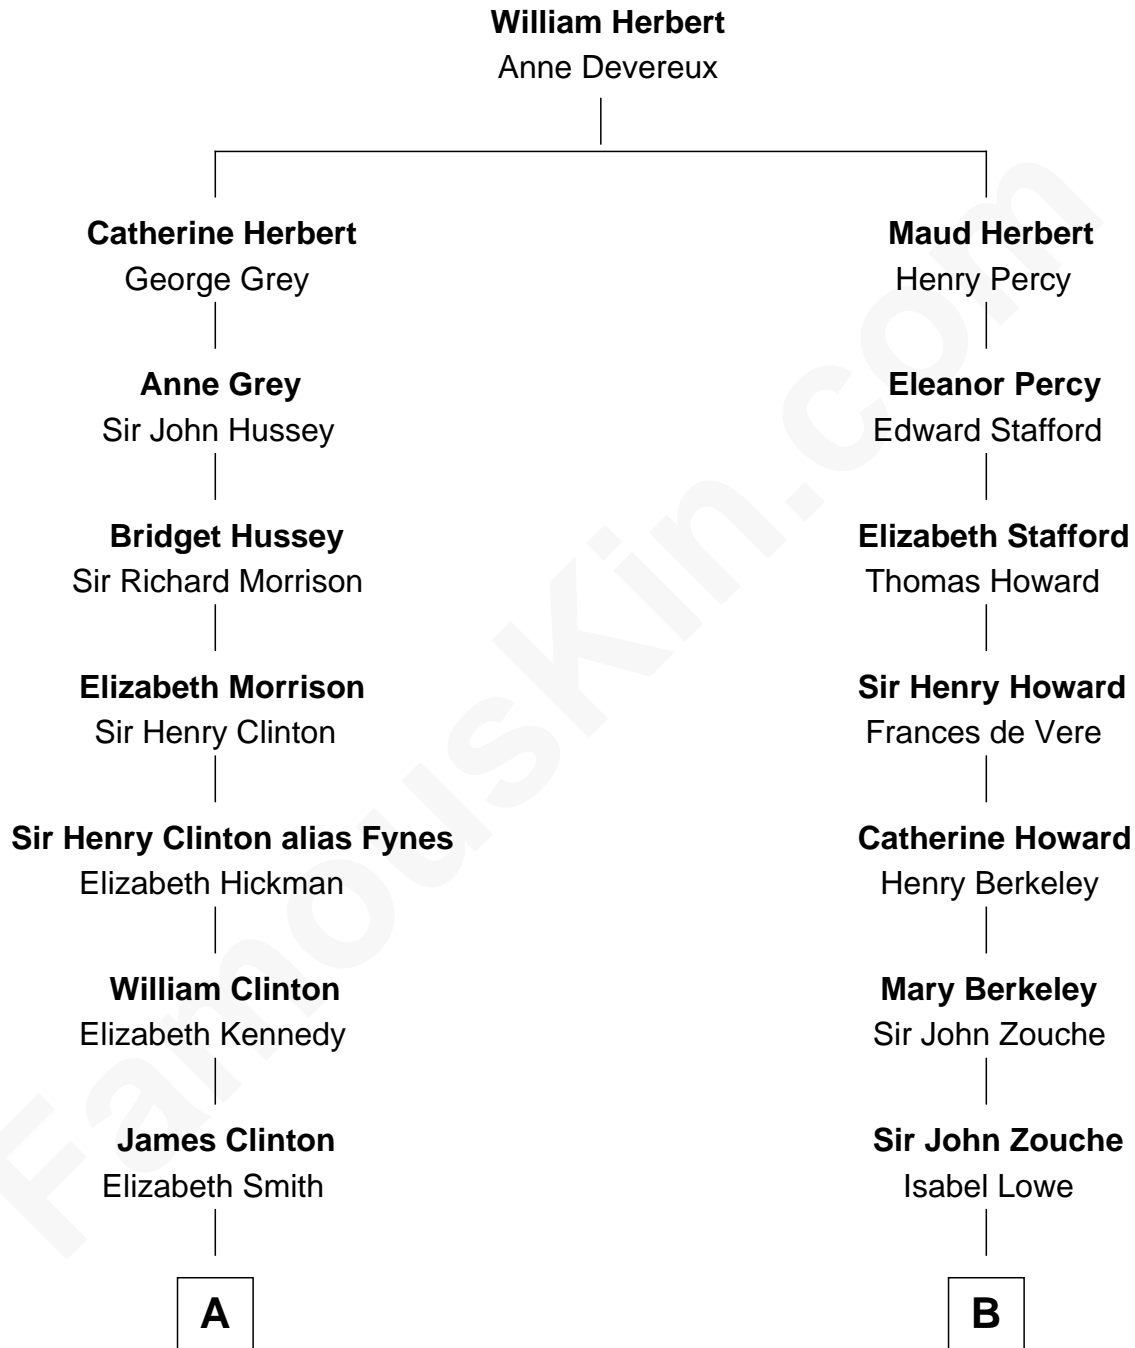

# FamousKin.com Relationship Chart of

**George Clinton**

*4th U.S. Vice President*

8th cousin 8 times removed of

**Thomas Hunt Morgan**

*Nobel Prize Winner in Physiology or Medicine*

**A**

**Charles Clinton**  
Elizabeth Denniston

**George Clinton**  
*4th U.S. Vice President*

**B**

**Elizabeth Zouche**  
Col. Devereux Wolseley

**Anne Wolseley**  
Rev. Thomas Knipe

**Anne Knipe**  
Michael Arnold

**Alicia Arnold**  
John Ross

**Ann Arnold Ross**  
Frances Key

**John Ross Key**  
Anne Phebe Penn Dagworthy Charlton

**Francis Scott Key**  
Mary Tayloe Lloyd

**Elizabeth Phoebe Key**  
Charles Howard

**Ellen Key Howard**  
Charlton Hunt Morgan

**Thomas Hunt Morgan**  
*Nobel Prize Winner*