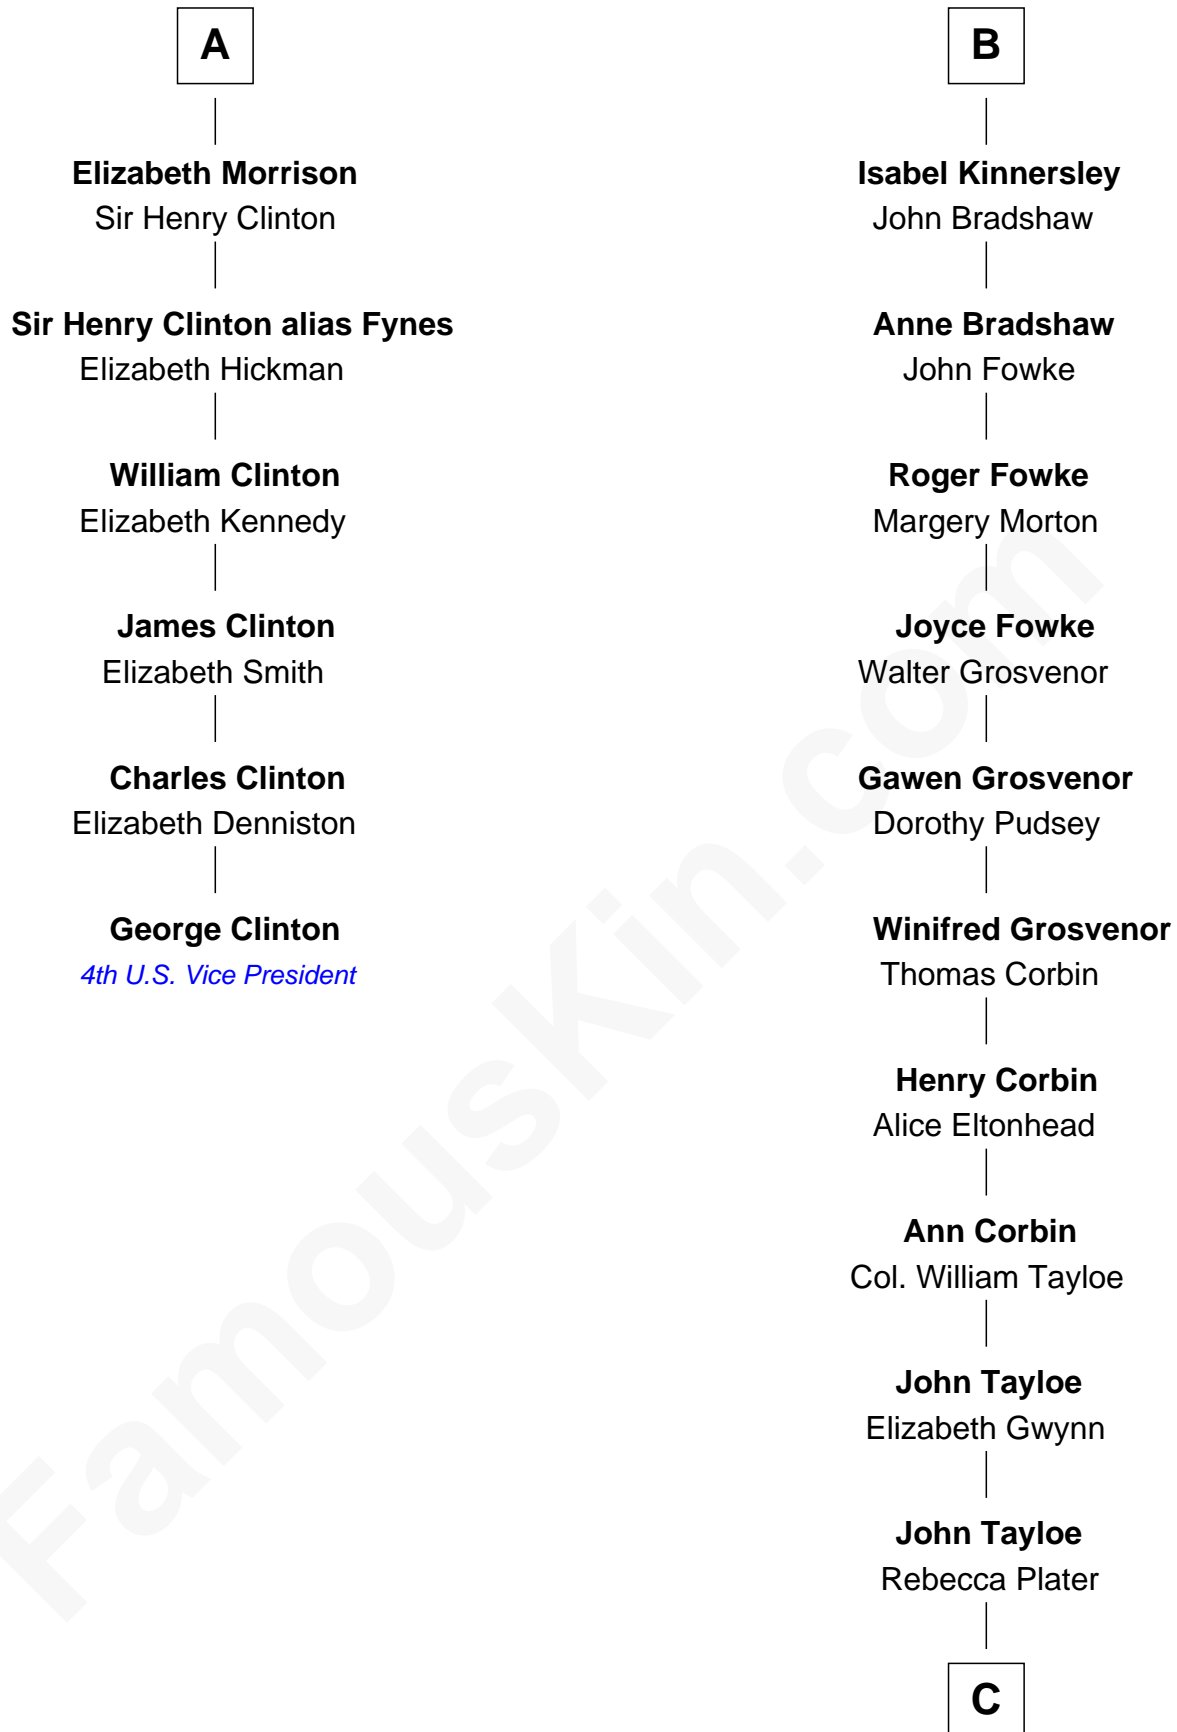

FamousKin.com

Relationship Chart of

George Clinton

4th U.S. Vice President

12th cousin 9 times removed of

Thomas Hunt Morgan

Nobel Prize Winner in Physiology or Medicine

C

—
Elizabeth Tayloe
Col. Edward Lloyd

—
Mary Tayloe Lloyd
Francis Scott Key

—
Elizabeth Phoebe Key
Charles Howard

—
Ellen Key Howard
Charlton Hunt Morgan

—
Thomas Hunt Morgan
Nobel Prize Winner

FamousKin.com