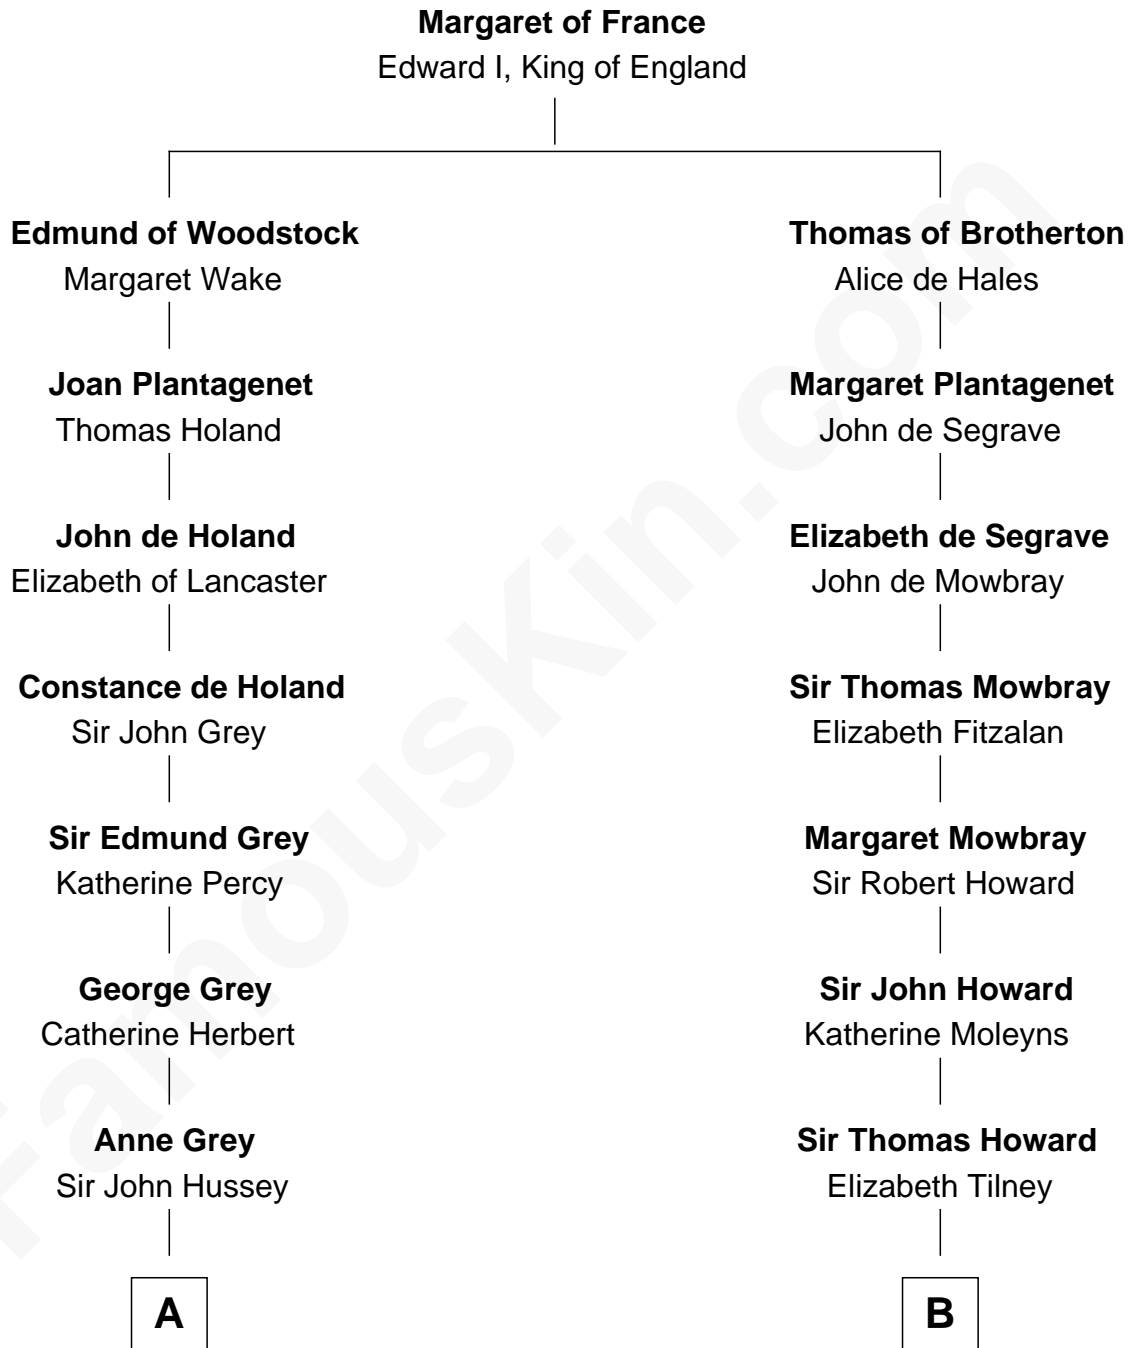

FamousKin.com

Relationship Chart of

George Clinton

4th U.S. Vice President

13th cousin 8 times removed of

Thomas Hunt Morgan

Nobel Prize Winner in Physiology or Medicine

C

John Ross Key

Anne Phebe Penn Dagworthy Charlton

Francis Scott Key

Mary Tayloe Lloyd

Elizabeth Phoebe Key

Charles Howard

Ellen Key Howard

Charlton Hunt Morgan

Thomas Hunt Morgan

Nobel Prize Winner

FamousKin.com