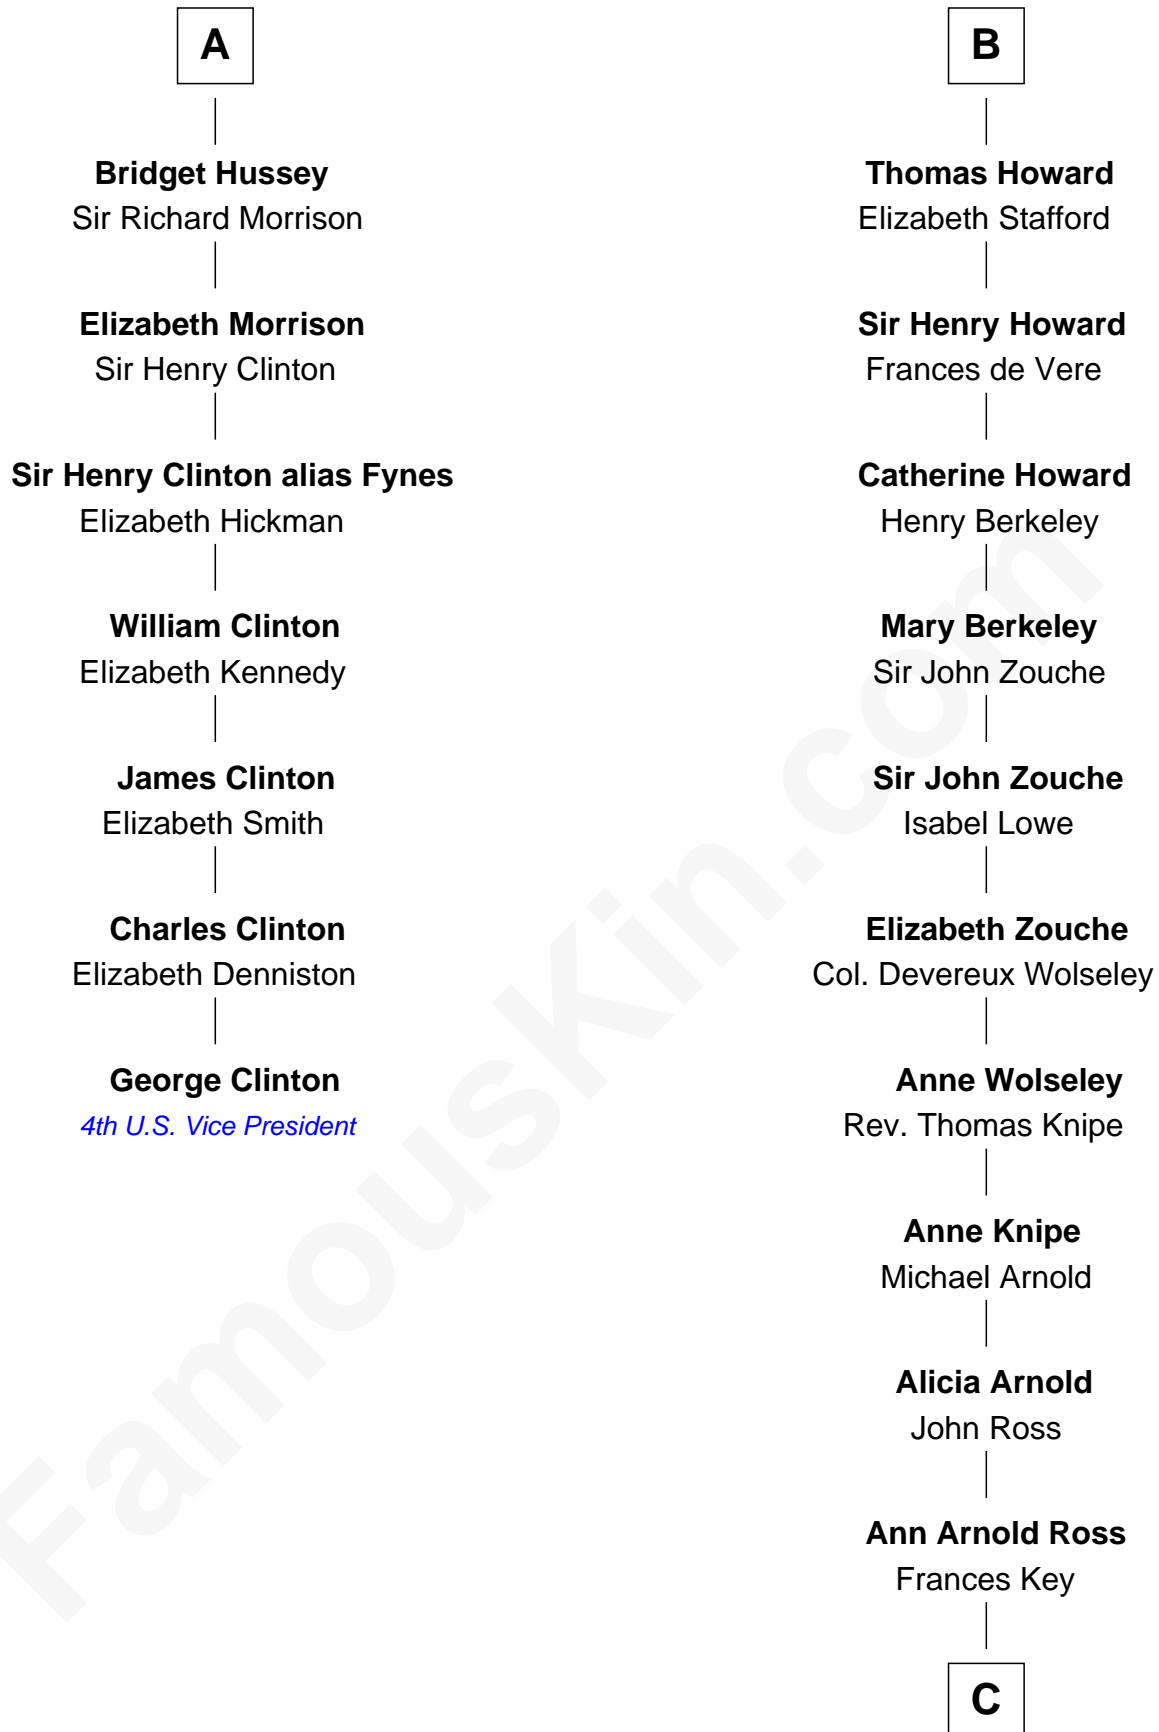

FamousKin.com

Relationship Chart of

George Clinton

4th U.S. Vice President

13th cousin 8 times removed of

Thomas Hunt Morgan

Nobel Prize Winner in Physiology or Medicine

C

John Ross Key

Anne Phebe Penn Dagworthy Charlton

Francis Scott Key

Mary Tayloe Lloyd

Elizabeth Phoebe Key

Charles Howard

Ellen Key Howard

Charlton Hunt Morgan

Thomas Hunt Morgan

Nobel Prize Winner

FamousKin.com