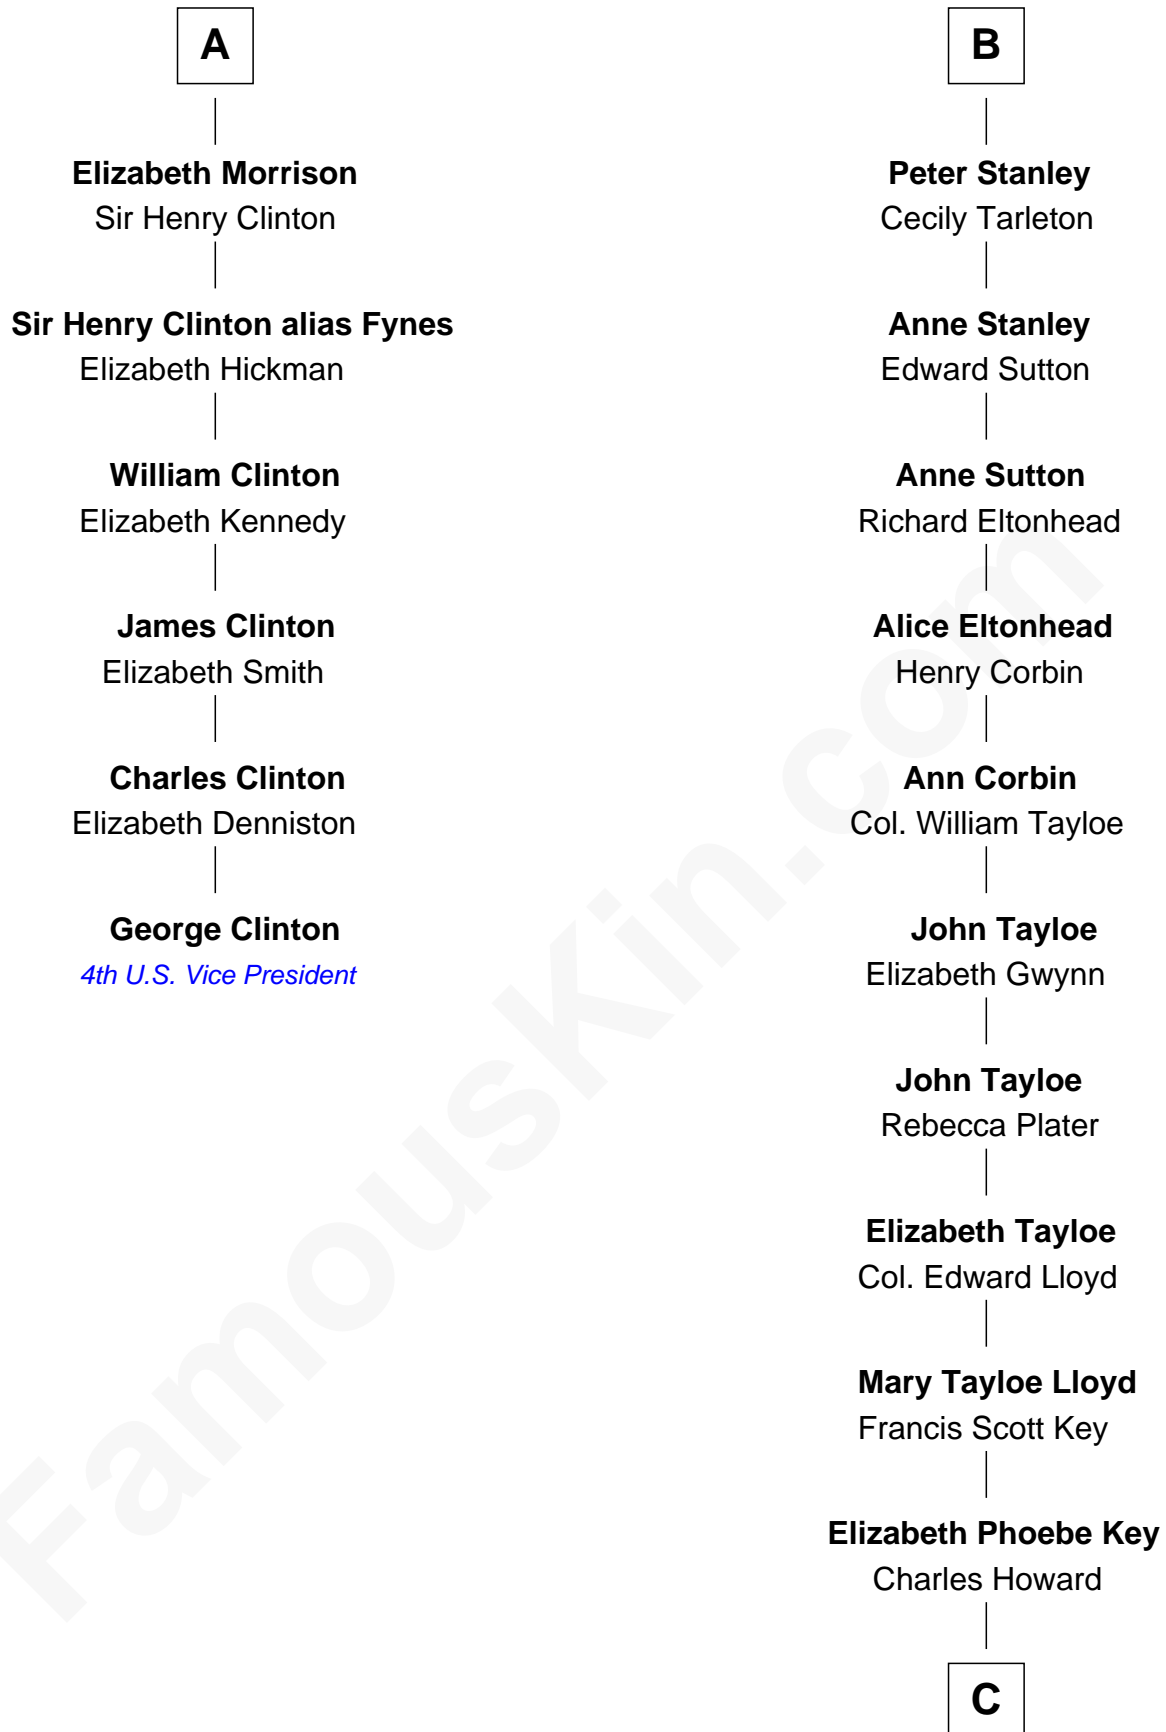

# FamousKin.com Relationship Chart of

**George Clinton**

*4th U.S. Vice President*

12th cousin 6 times removed of

**Thomas Hunt Morgan**

*Nobel Prize Winner in Physiology or Medicine*

**Sir Robert de Holland**

Maude la Zouche

C

Ellen Key Howard  
Charlton Hunt Morgan

Thomas Hunt Morgan  
*Nobel Prize Winner*

FamousKin.com