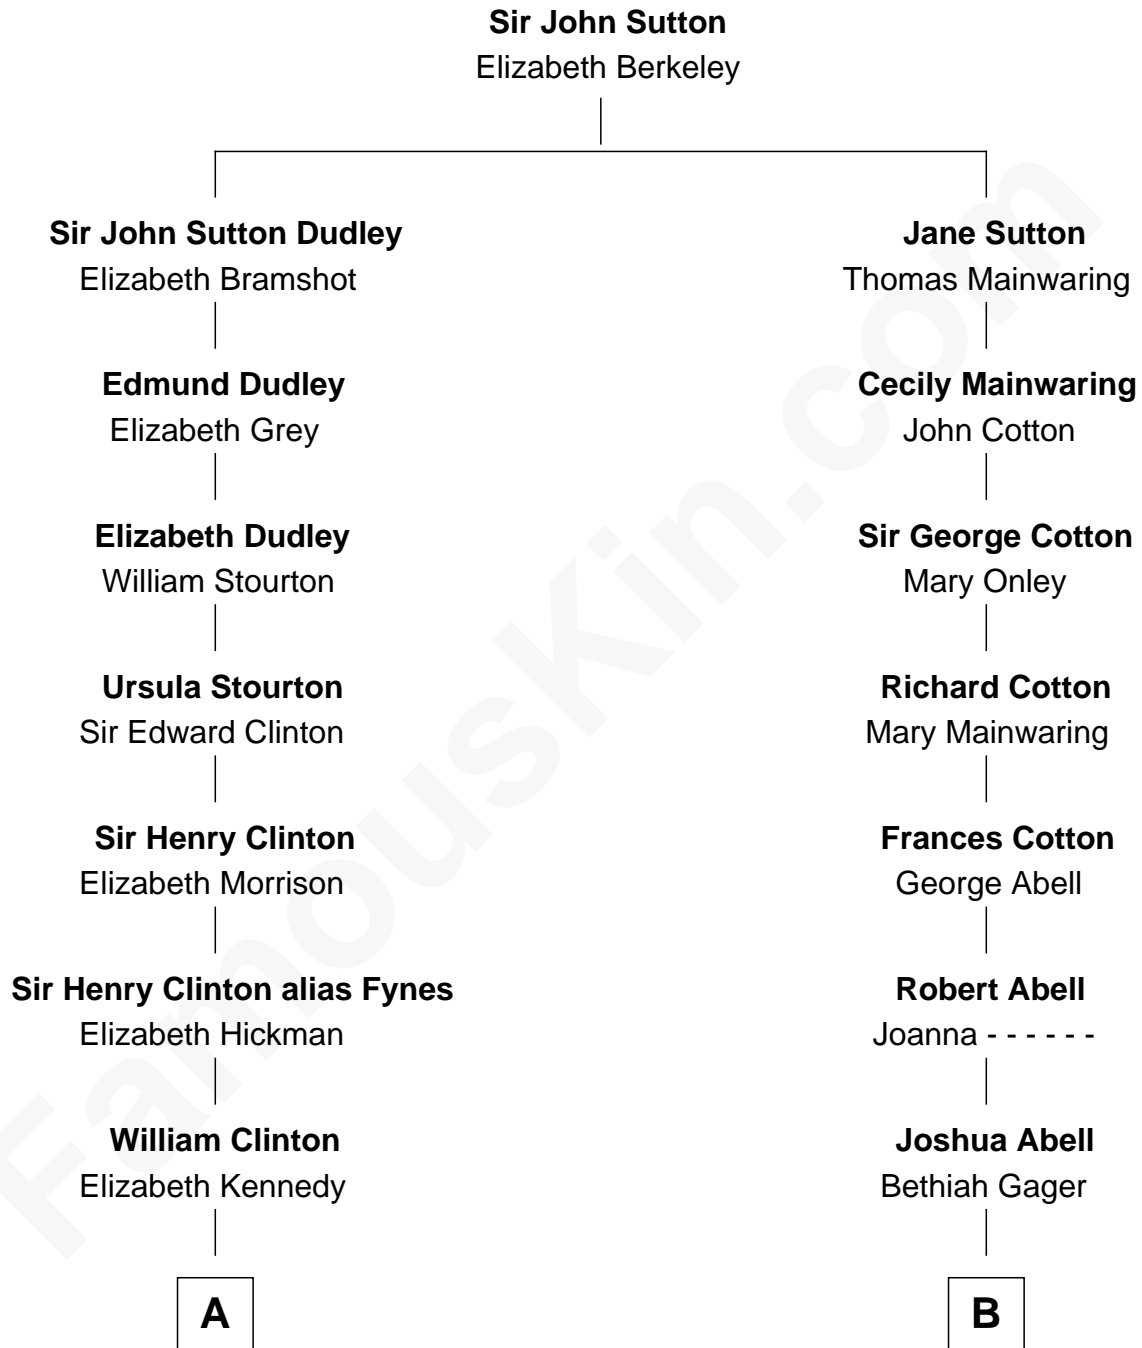

FamousKin.com Relationship Chart of

George Clinton

4th U.S. Vice President

9th cousin 3 times removed of

Marjorie Post

Founder of General Foods

A

James Clinton
Elizabeth Smith

Charles Clinton
Elizabeth Denniston

George Clinton
4th U.S. Vice President

B

Elizabeth Abell
John Lathrop

Azel Lathrop
Elizabeth Hyde

Erastus Lathrop
Sarah Bailey

Caroline Cushman Lathrop
Charles Rollin Post

Charles William Post
Elle Letitia Merriweather

Marjorie Post
Founder of General Foods