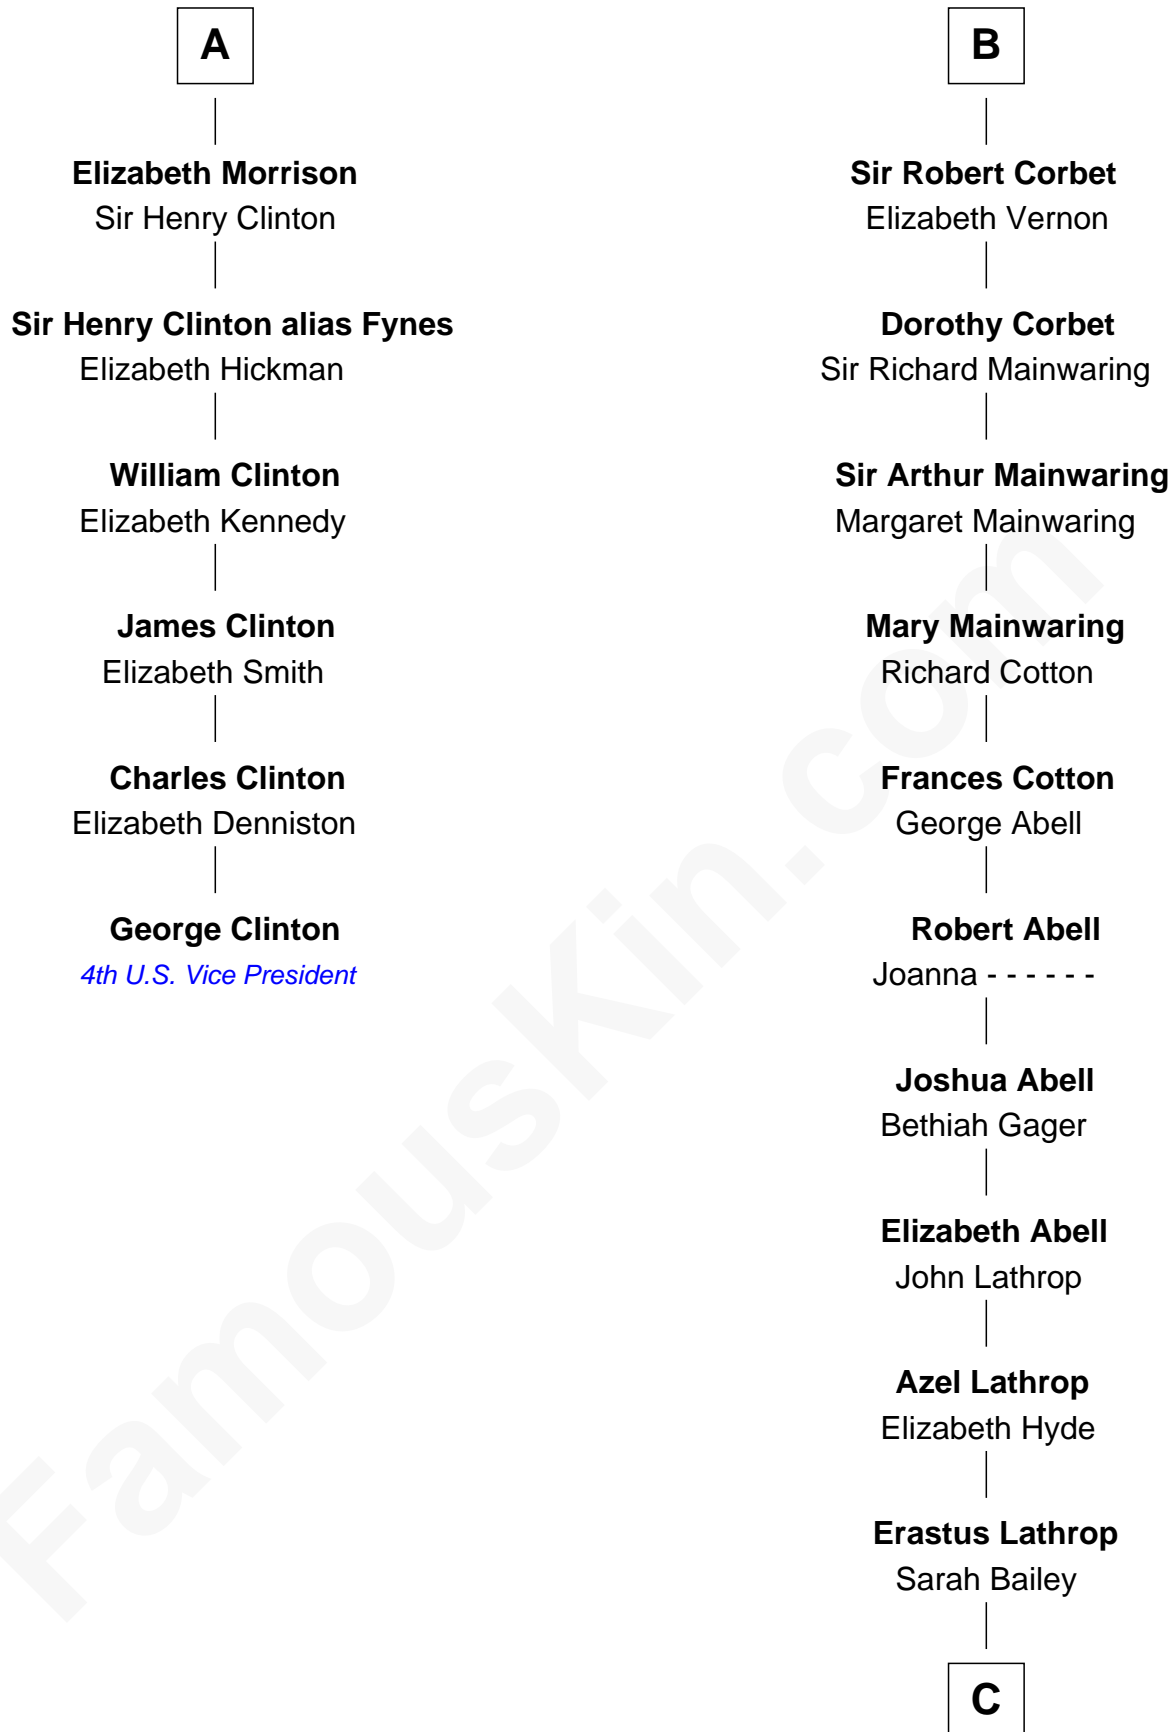

FamousKin.com Relationship Chart of

George Clinton

4th U.S. Vice President

12th cousin 7 times removed of

Marjorie Post

Founder of General Foods

C

Caroline Cushman Lathrop

Charles Rollin Post

Charles William Post

Elle Letitia Merriweather

Marjorie Post

Founder of General Foods

FamousKin.com