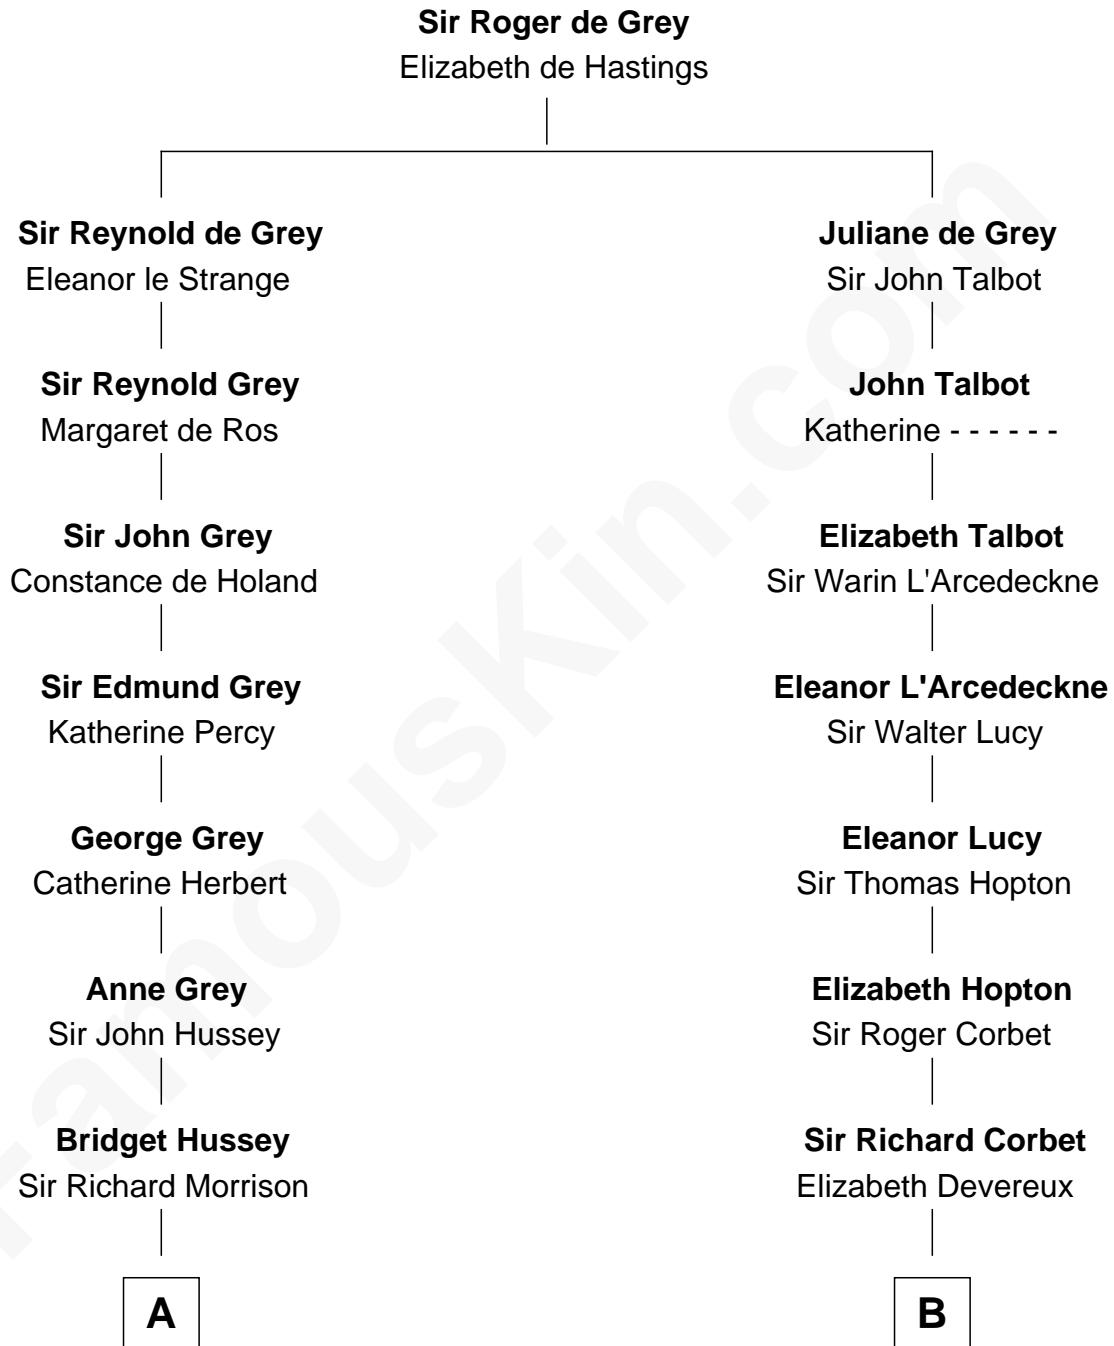

FamousKin.com Relationship Chart of

George Clinton

4th U.S. Vice President

12th cousin 7 times removed of

Marjorie Post

Founder of General Foods

C

Caroline Cushman Lathrop

Charles Rollin Post

Charles William Post

Elle Letitia Merriweather

Marjorie Post

Founder of General Foods

FamousKin.com