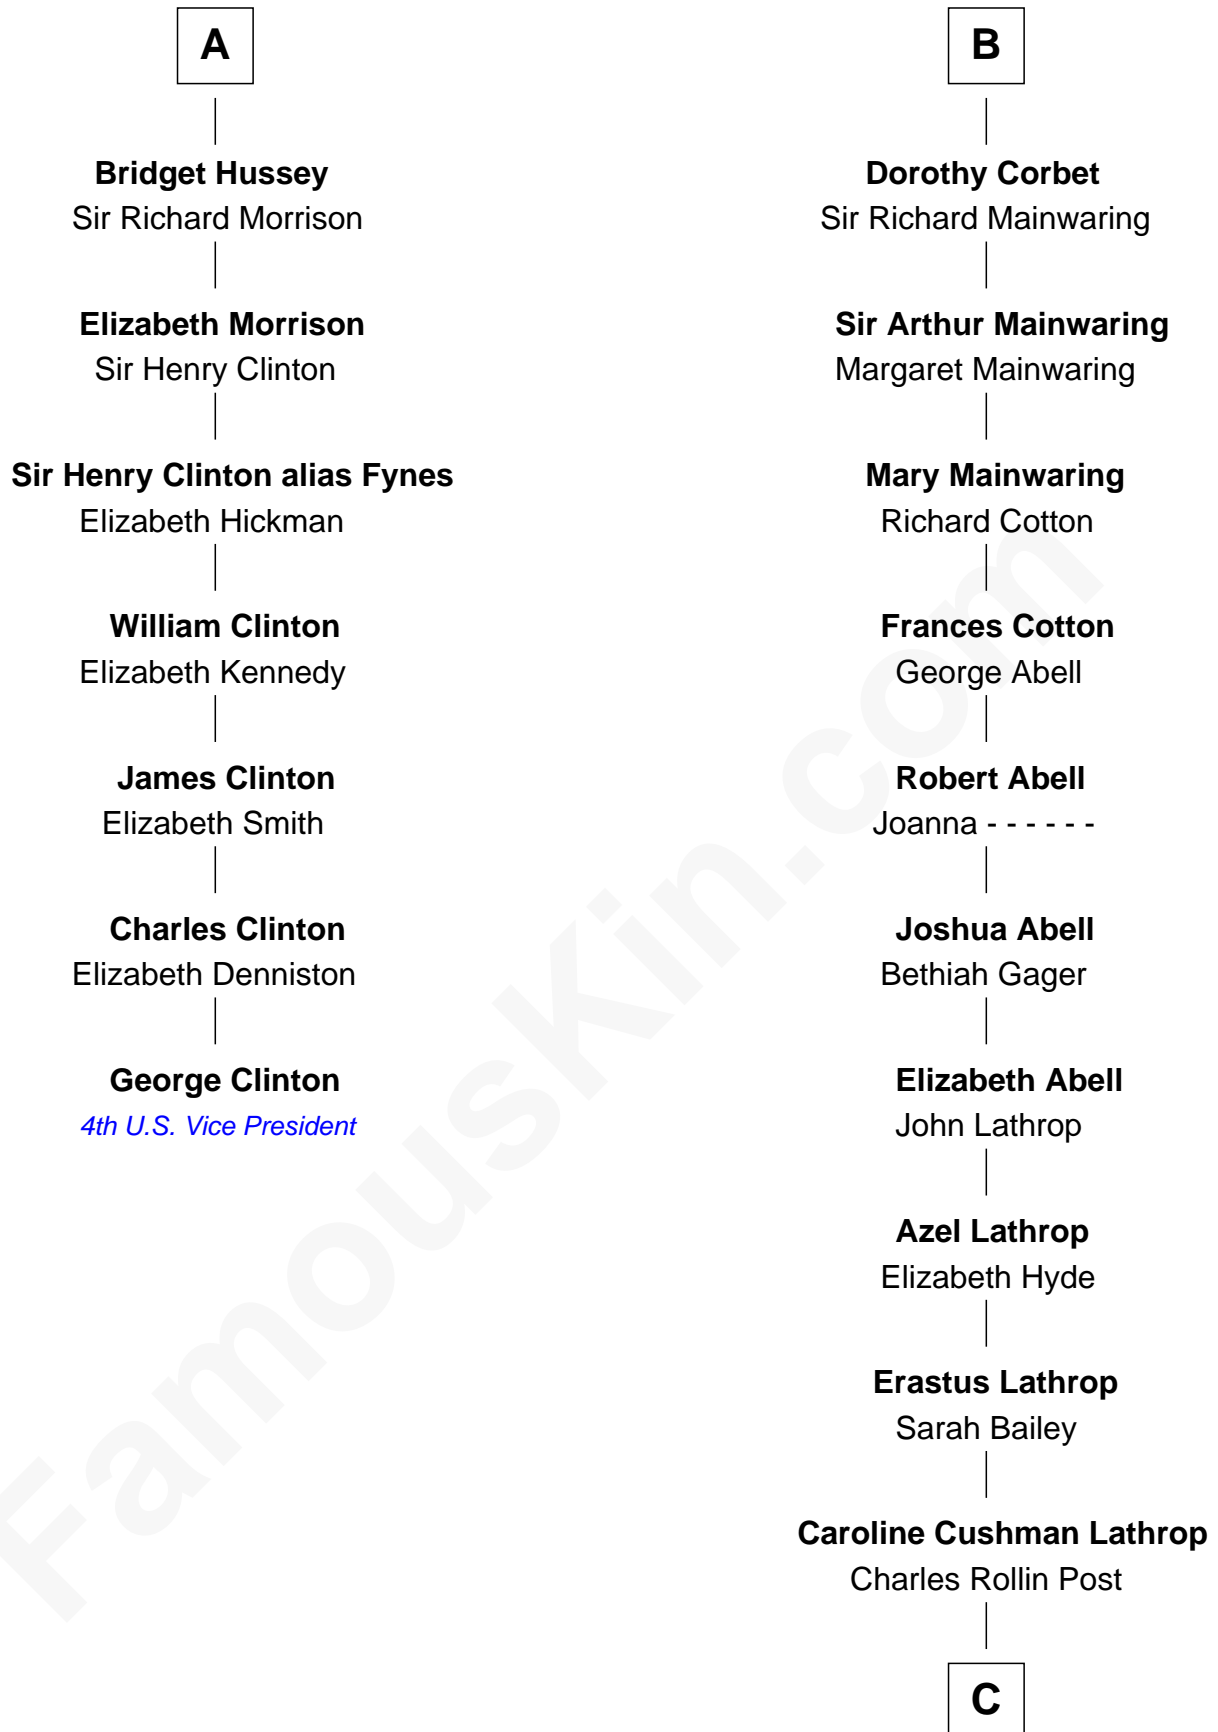

FamousKin.com Relationship Chart of

George Clinton

4th U.S. Vice President

13th cousin 5 times removed of

Marjorie Post

Founder of General Foods

C

Charles William Post
Elle Letitia Merriweather