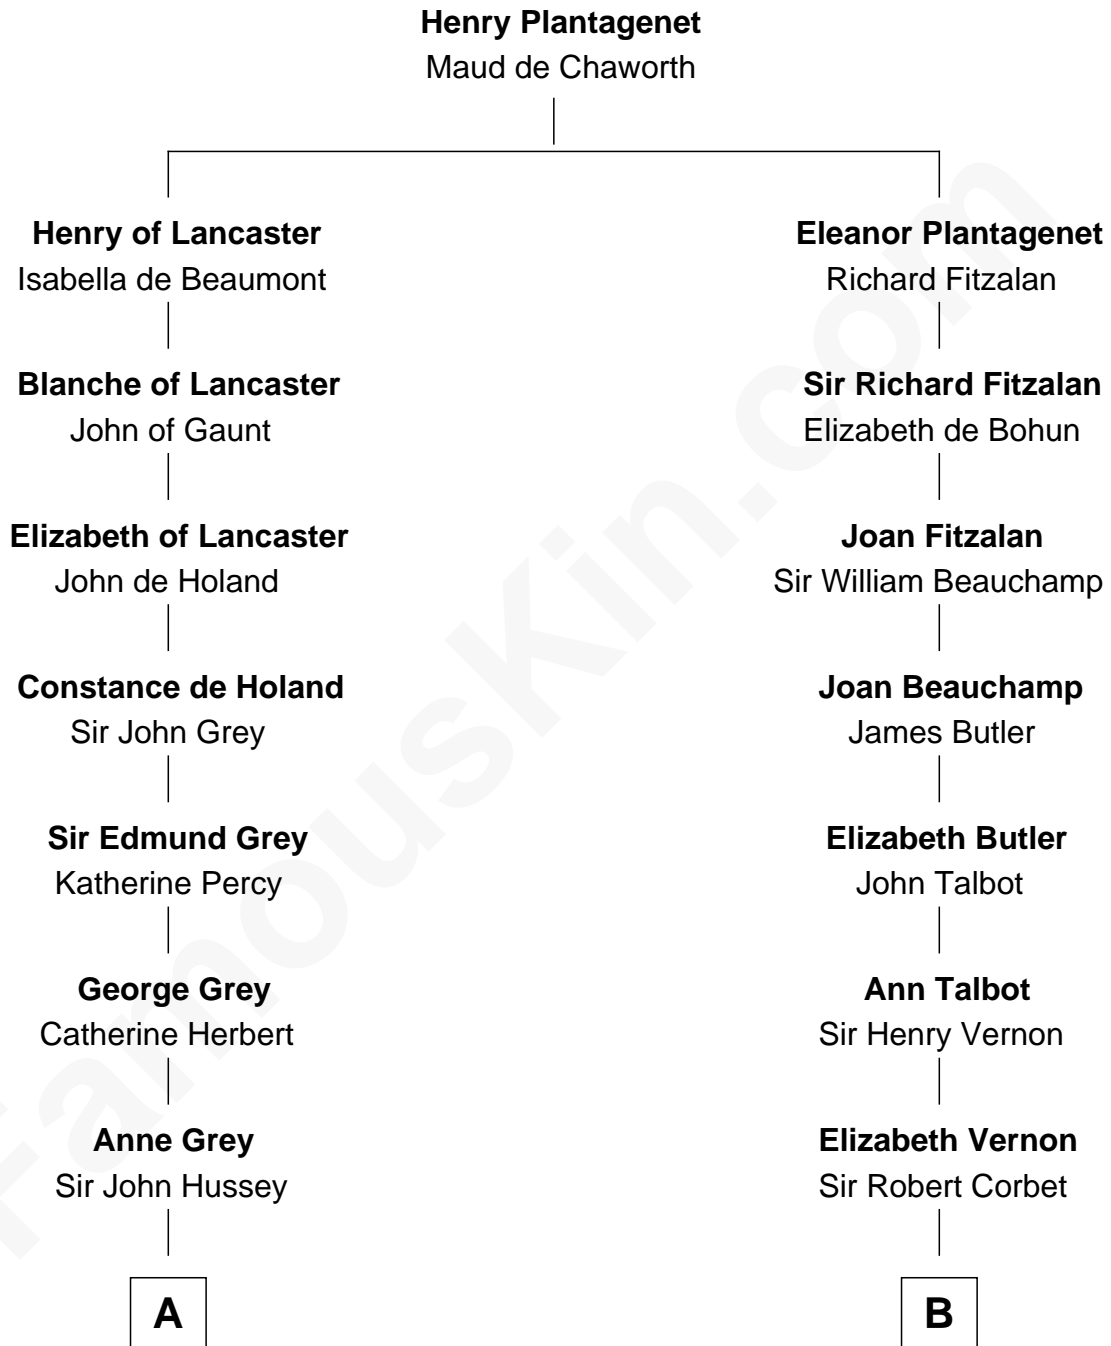

FamousKin.com Relationship Chart of

George Clinton

4th U.S. Vice President

13th cousin 5 times removed of

Marjorie Post

Founder of General Foods

C

Charles William Post
Elle Letitia Merriweather

Marjorie Post
Founder of General Foods

FamousKin.com