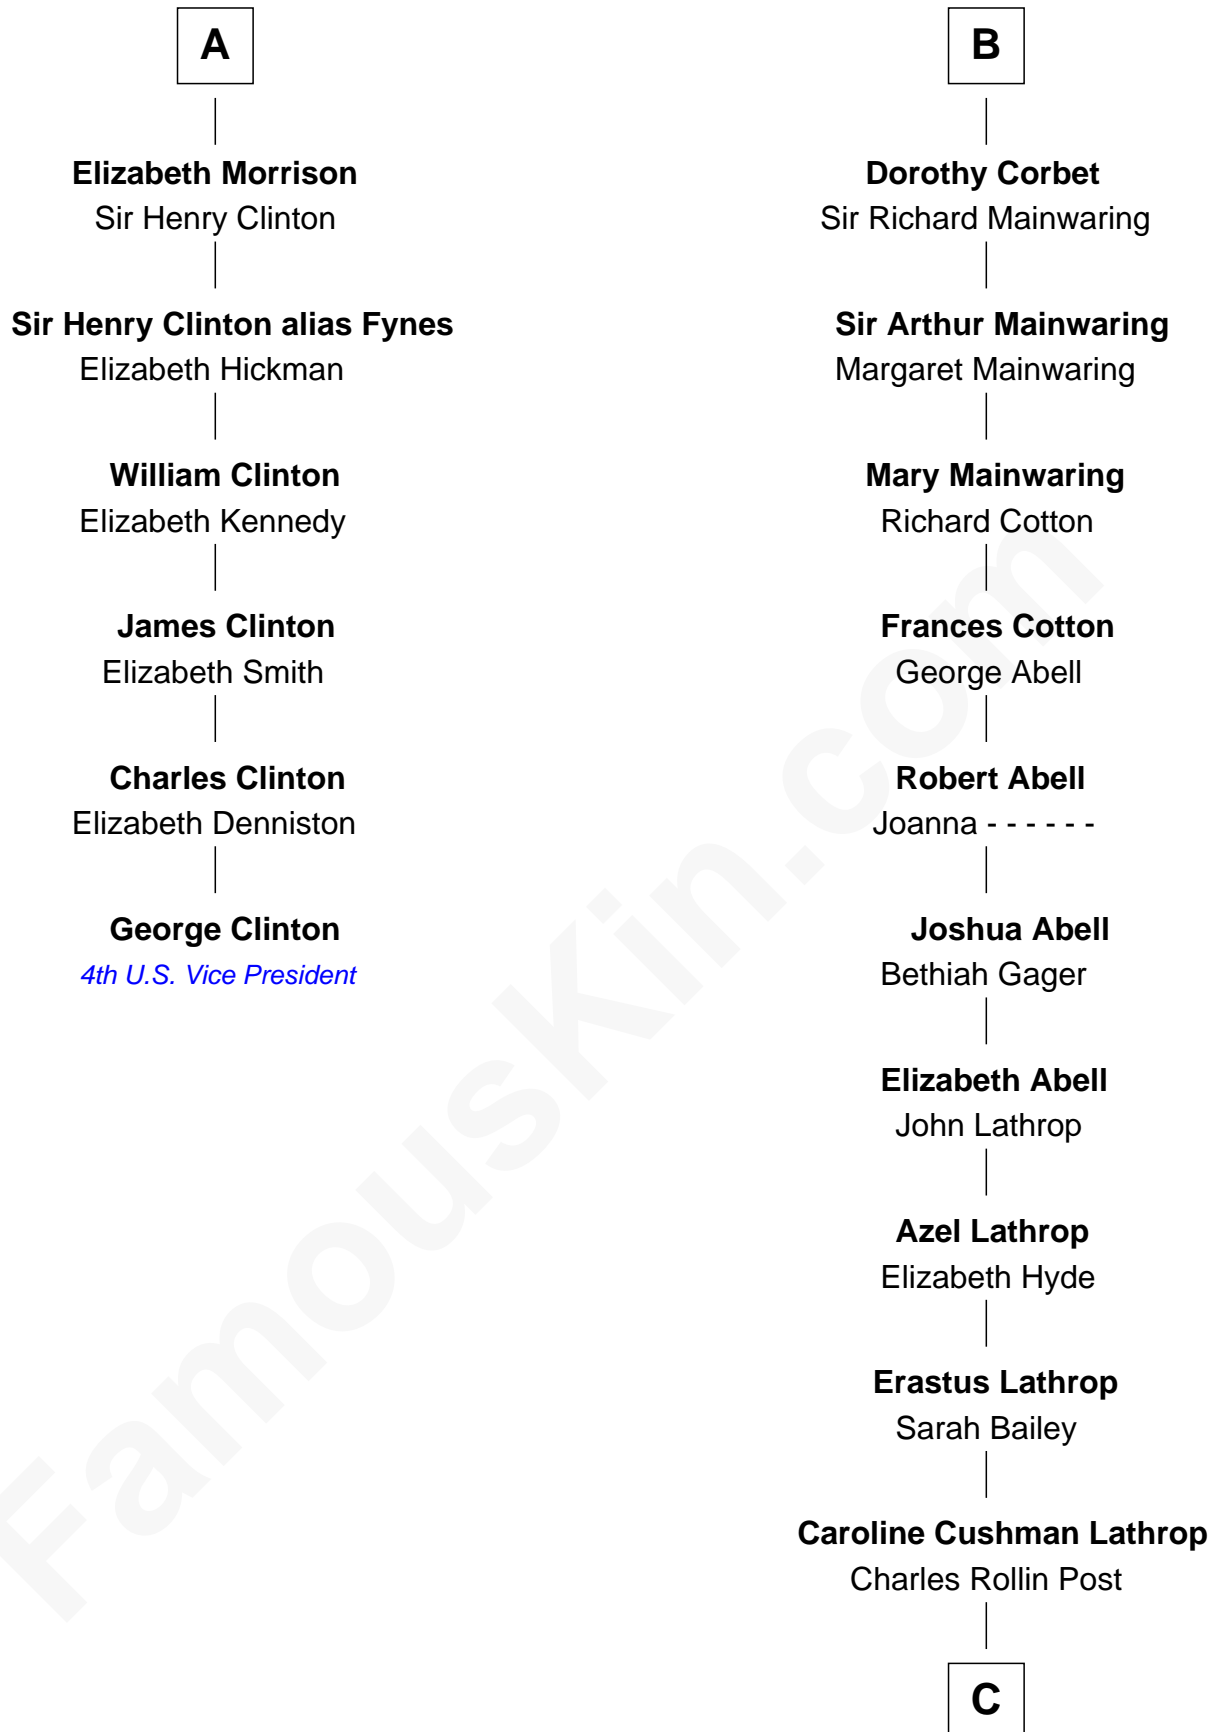

# FamousKin.com Relationship Chart of

**George Clinton**

*4th U.S. Vice President*

12th cousin 6 times removed of

**Marjorie Post**

*Founder of General Foods*

C

Charles William Post  
Elle Letitia Merriweather

Marjorie Post  
*Founder of General Foods*

FamousKin.com