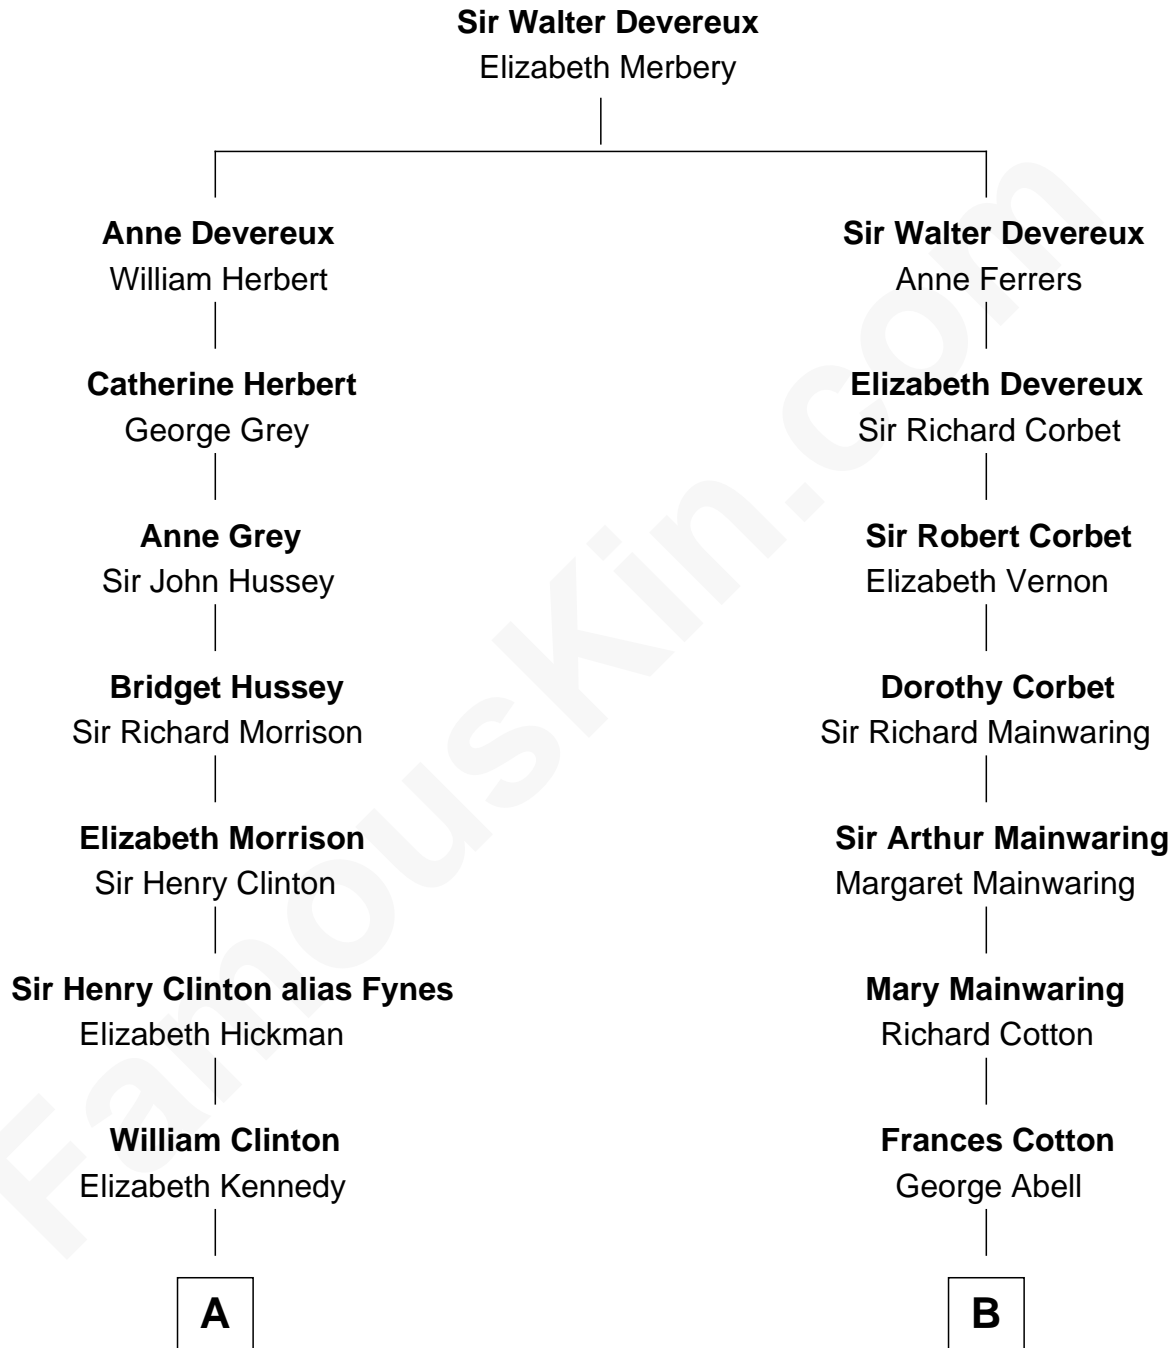

FamousKin.com Relationship Chart of

George Clinton

4th U.S. Vice President

9th cousin 5 times removed of

Marjorie Post

Founder of General Foods

A

James Clinton
Elizabeth Smith

Charles Clinton
Elizabeth Denniston

George Clinton
4th U.S. Vice President

B

Robert Abell
Joanna - - - - -

Joshua Abell
Bethiah Gager

Elizabeth Abell
John Lathrop

Azel Lathrop
Elizabeth Hyde

Erastus Lathrop
Sarah Bailey

Caroline Cushman Lathrop
Charles Rollin Post

Charles William Post
Elle Letitia Merriweather

Marjorie Post
Founder of General Foods