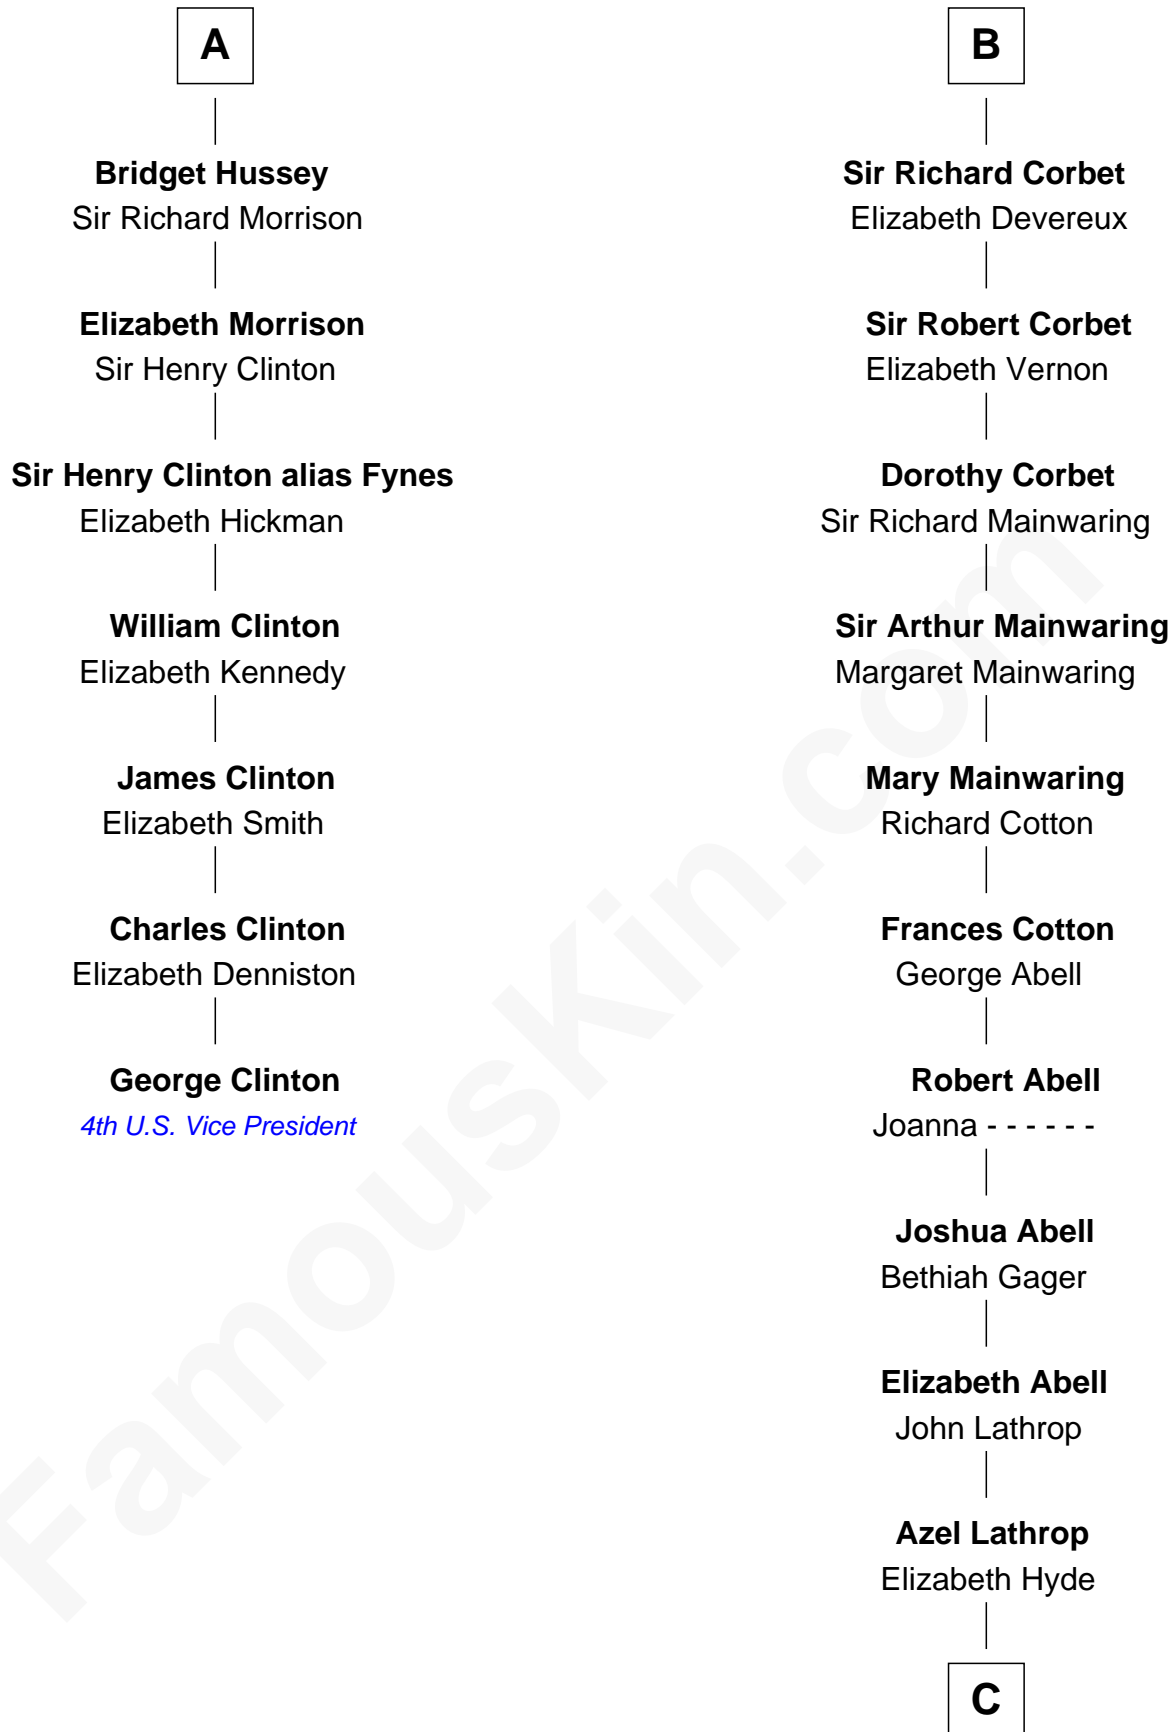

# FamousKin.com Relationship Chart of

**George Clinton**

*4th U.S. Vice President*

13th cousin 7 times removed of

**Marjorie Post**

*Founder of General Foods*

**C**

Erastus Lathrop

Sarah Bailey

Caroline Cushman Lathrop

Charles Rollin Post

Charles William Post

Elle Letitia Merriweather

Marjorie Post

*Founder of General Foods*

FamousKin.com