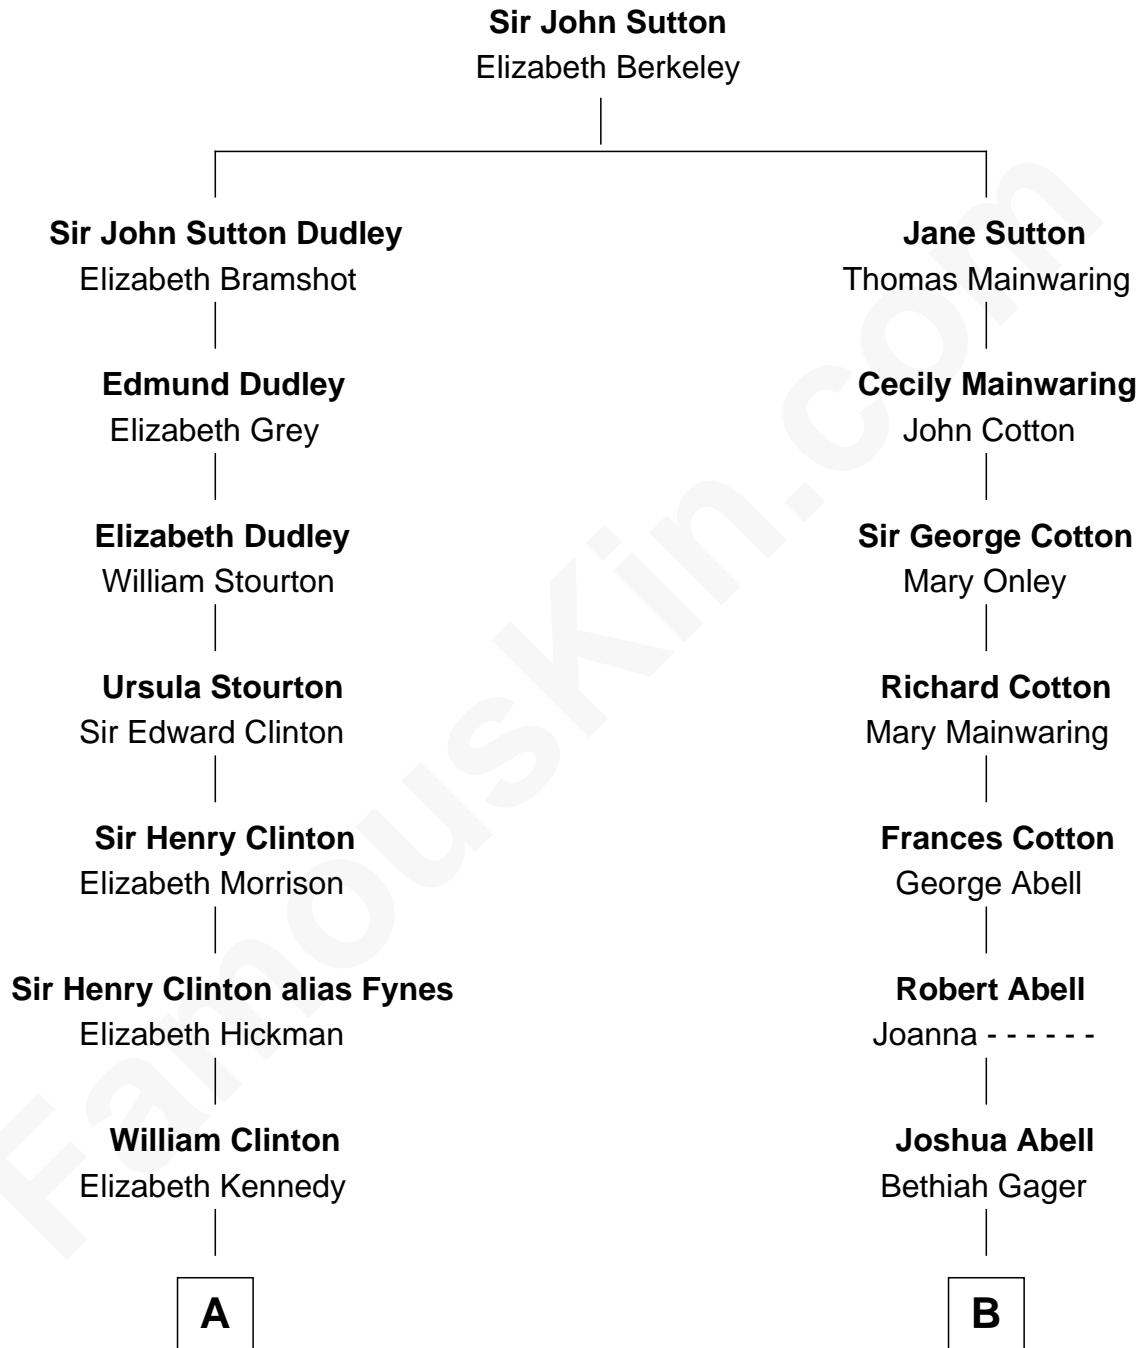

FamousKin.com Relationship Chart of

George Clinton

4th U.S. Vice President

9th cousin 2 times removed of

C. W. Post

Founder of Post Cereals

A

James Clinton
Elizabeth Smith

Charles Clinton
Elizabeth Denniston

George Clinton
4th U.S. Vice President

B

Elizabeth Abell
John Lathrop

Azel Lathrop
Elizabeth Hyde

Erastus Lathrop
Sarah Bailey

Caroline Cushman Lathrop
Charles Rollin Post