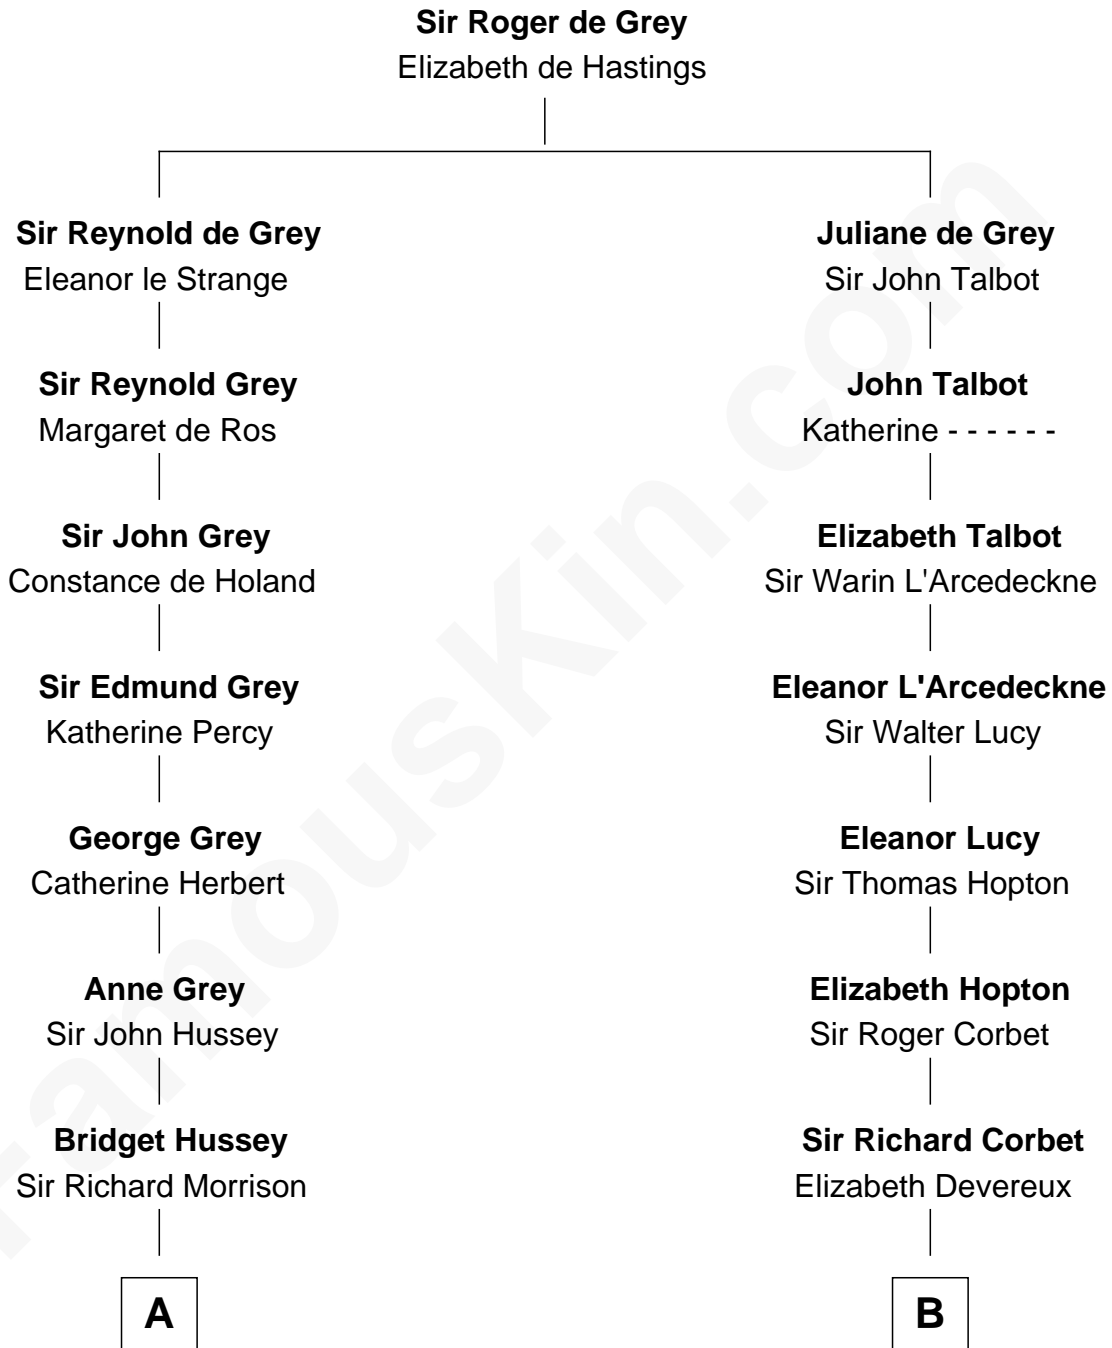

# FamousKin.com Relationship Chart of

**George Clinton**

*4th U.S. Vice President*

12th cousin 6 times removed of

**C. W. Post**

*Founder of Post Cereals*

**C**

**Caroline Cushman Lathrop**

Charles Rollin Post

**C. W. Post**

*Founder of Post Cereals*

FamousKin.com