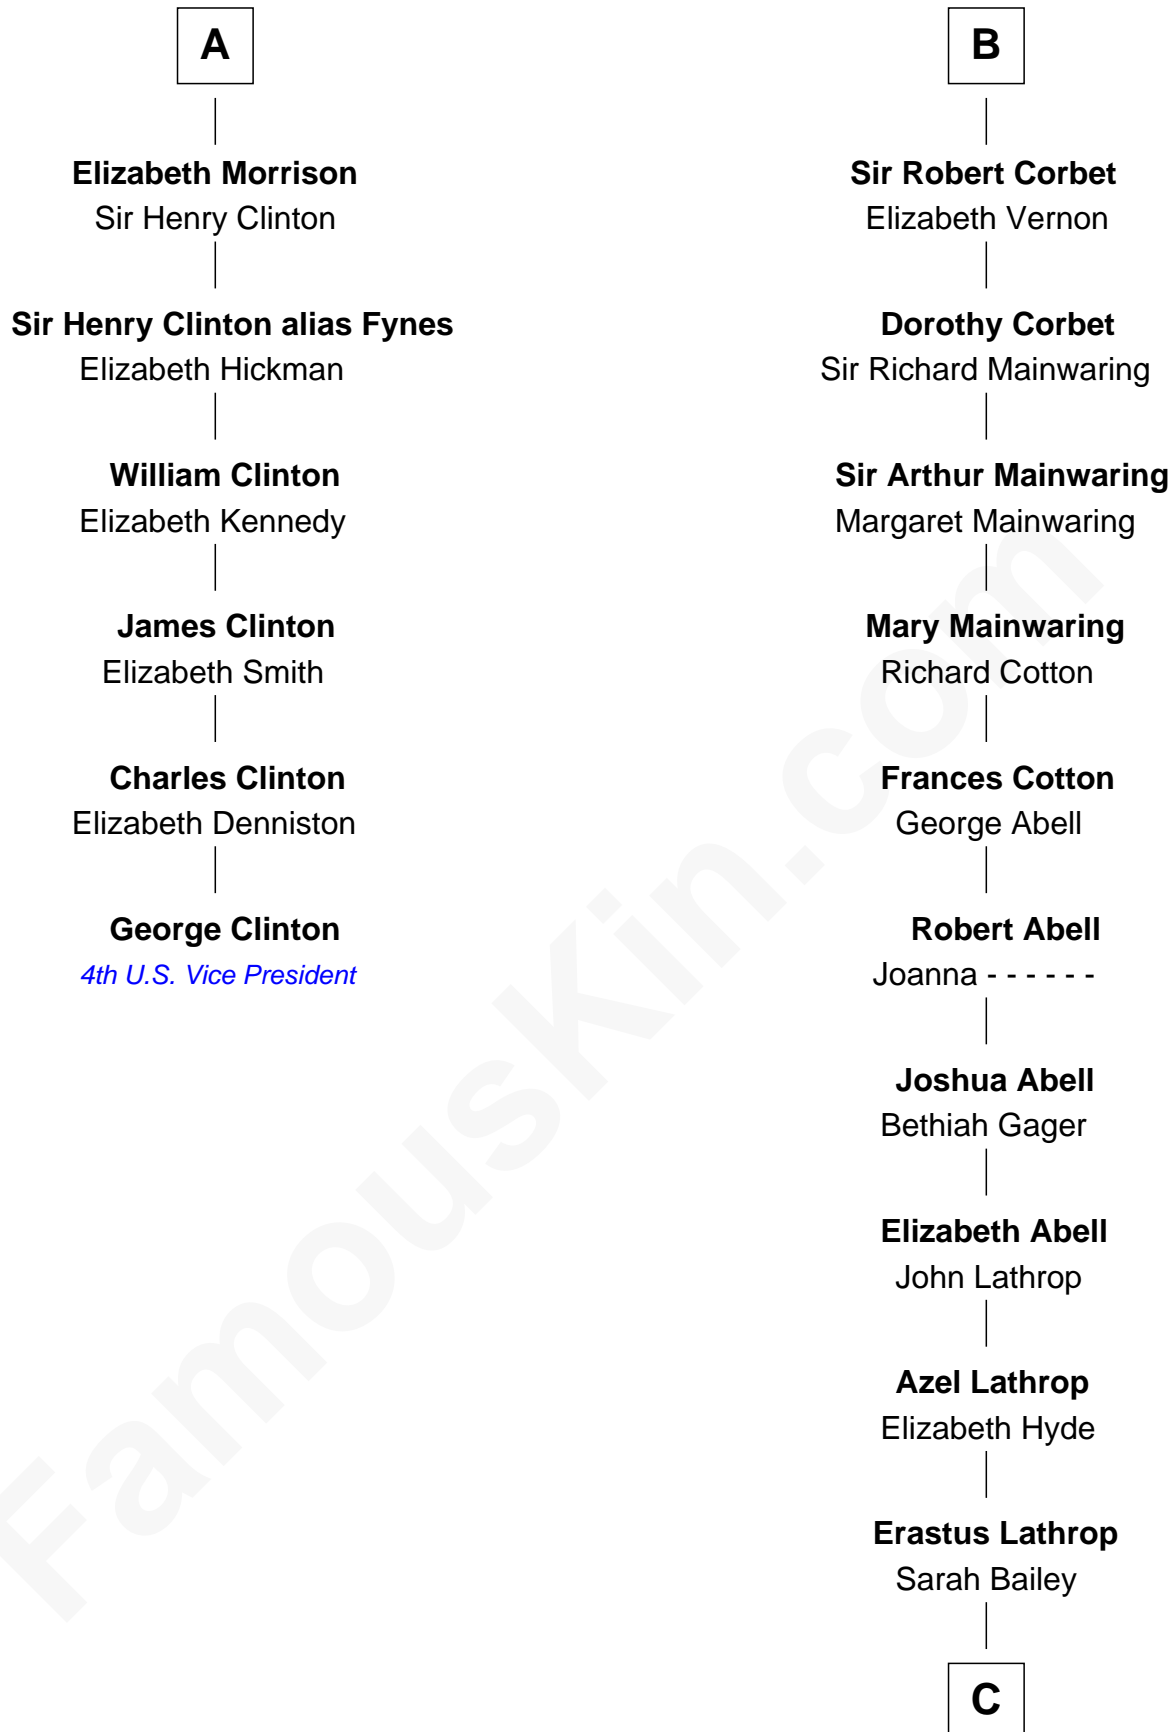

# FamousKin.com Relationship Chart of

**George Clinton**

*4th U.S. Vice President*

12th cousin 6 times removed of

**C. W. Post**

*Founder of Post Cereals*

**C**

**Caroline Cushman Lathrop**

Charles Rollin Post

**C. W. Post**

*Founder of Post Cereals*

FamousKin.com