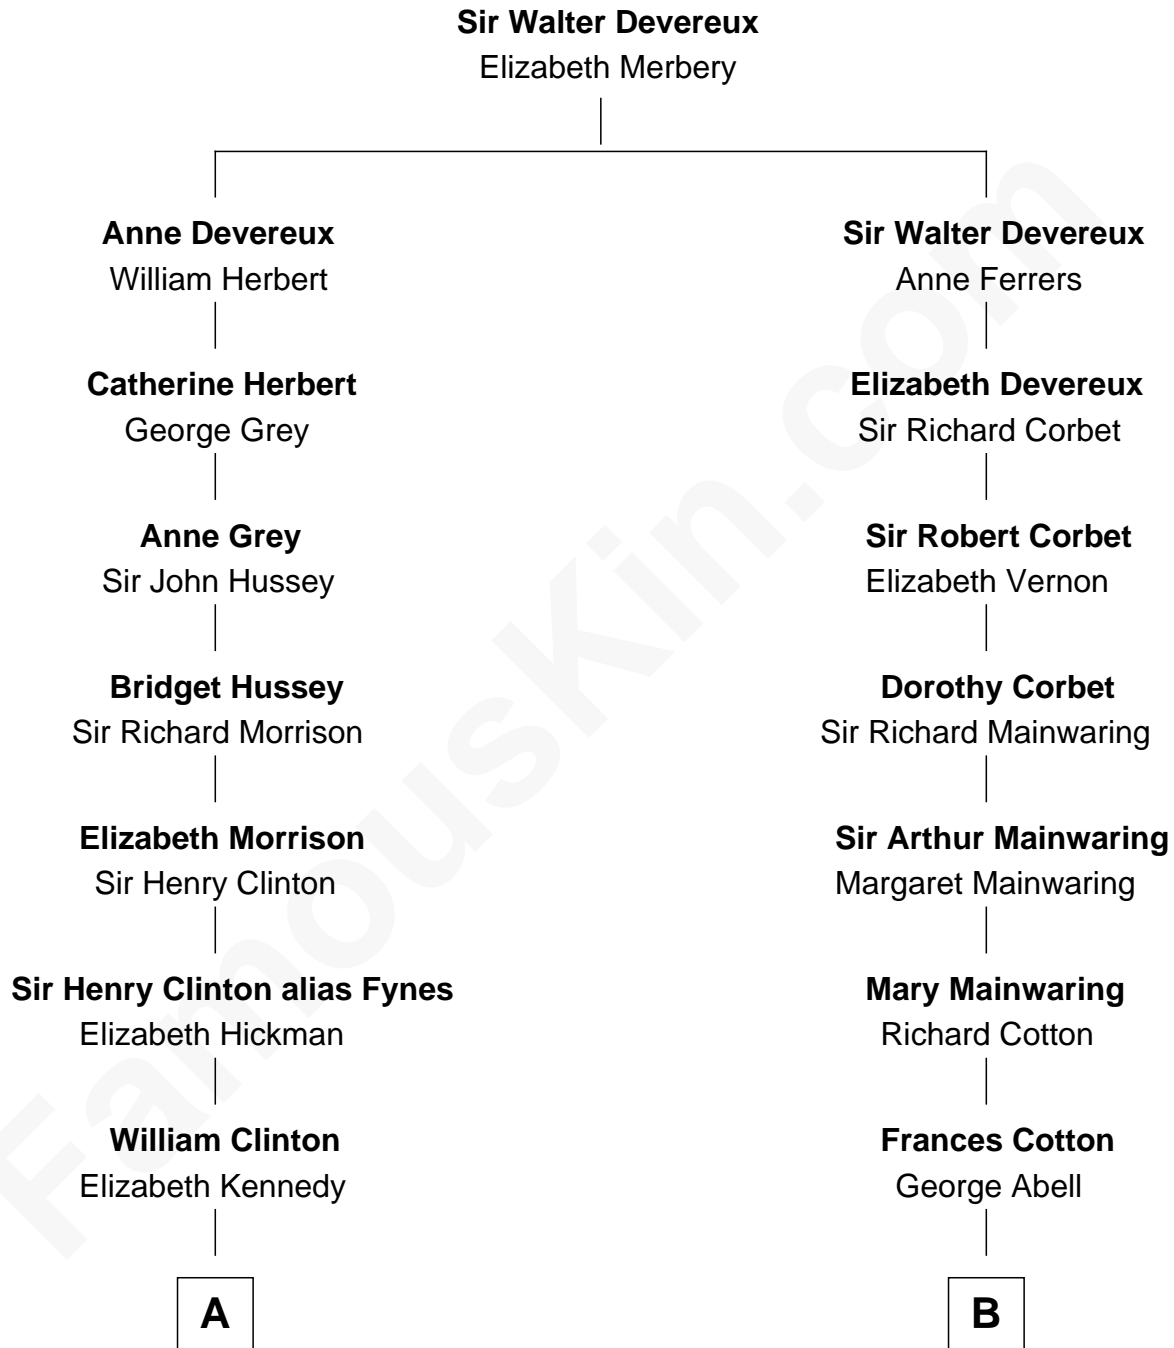

FamousKin.com Relationship Chart of

George Clinton

4th U.S. Vice President

9th cousin 4 times removed of

C. W. Post

Founder of Post Cereals

A

James Clinton
Elizabeth Smith

Charles Clinton
Elizabeth Denniston

George Clinton
4th U.S. Vice President

B

Robert Abell
Joanna - - - - -

Joshua Abell
Bethiah Gager

Elizabeth Abell
John Lathrop

Azel Lathrop
Elizabeth Hyde

Erastus Lathrop
Sarah Bailey