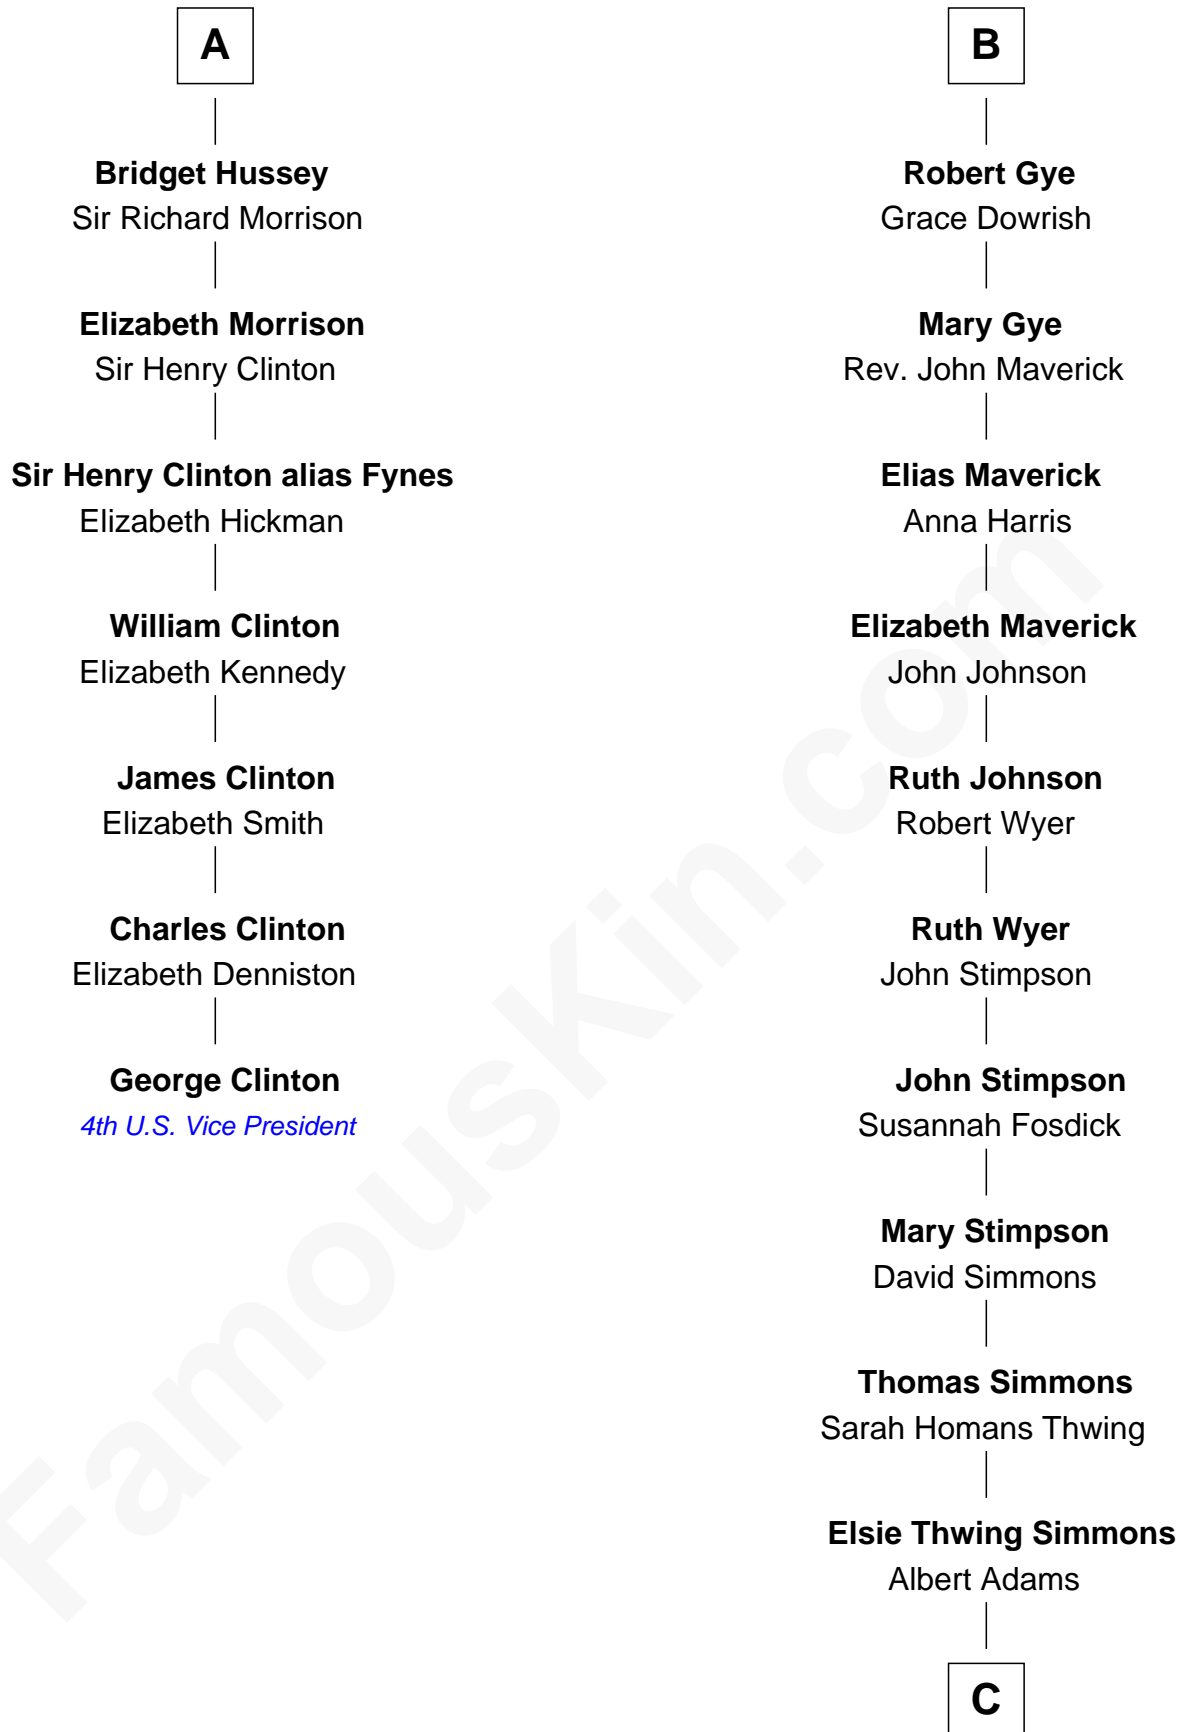

# FamousKin.com Relationship Chart of

**George Clinton**

*4th U.S. Vice President*

13th cousin 6 times removed of

**Pete Seeger**

*American Folk Singer*

**Henry Plantagenet**  
Maud de Chaworth

**Henry of Lancaster**  
Isabella de Beaumont

**Blanche of Lancaster**  
John of Gaunt

**Elizabeth of Lancaster**  
John de Holand

**Constance de Holand**  
Sir John Grey

**Sir Edmund Grey**  
Katherine Percy

**George Grey**  
Catherine Herbert

**Anne Grey**  
Sir John Hussey

**A**

**Eleanor Plantagenet**  
Richard Fitzalan

**John Fitzalan**  
Eleanor Maltravers

**Joan Fitzalan**  
Sir William Echyngham

**Joan Echyngham**  
Sir John Bayntun

**Henry Bayntun**  
-----

**Jane Bayntun**  
Thomas Prowse

**Mary Prowse**  
John Gye

**B**

**C**

**Elsie Simmons Adams**

Charles Louis Seeger

**Charles Louis Seeger**

Constance de Clyver Edson

**Pete Seeger**