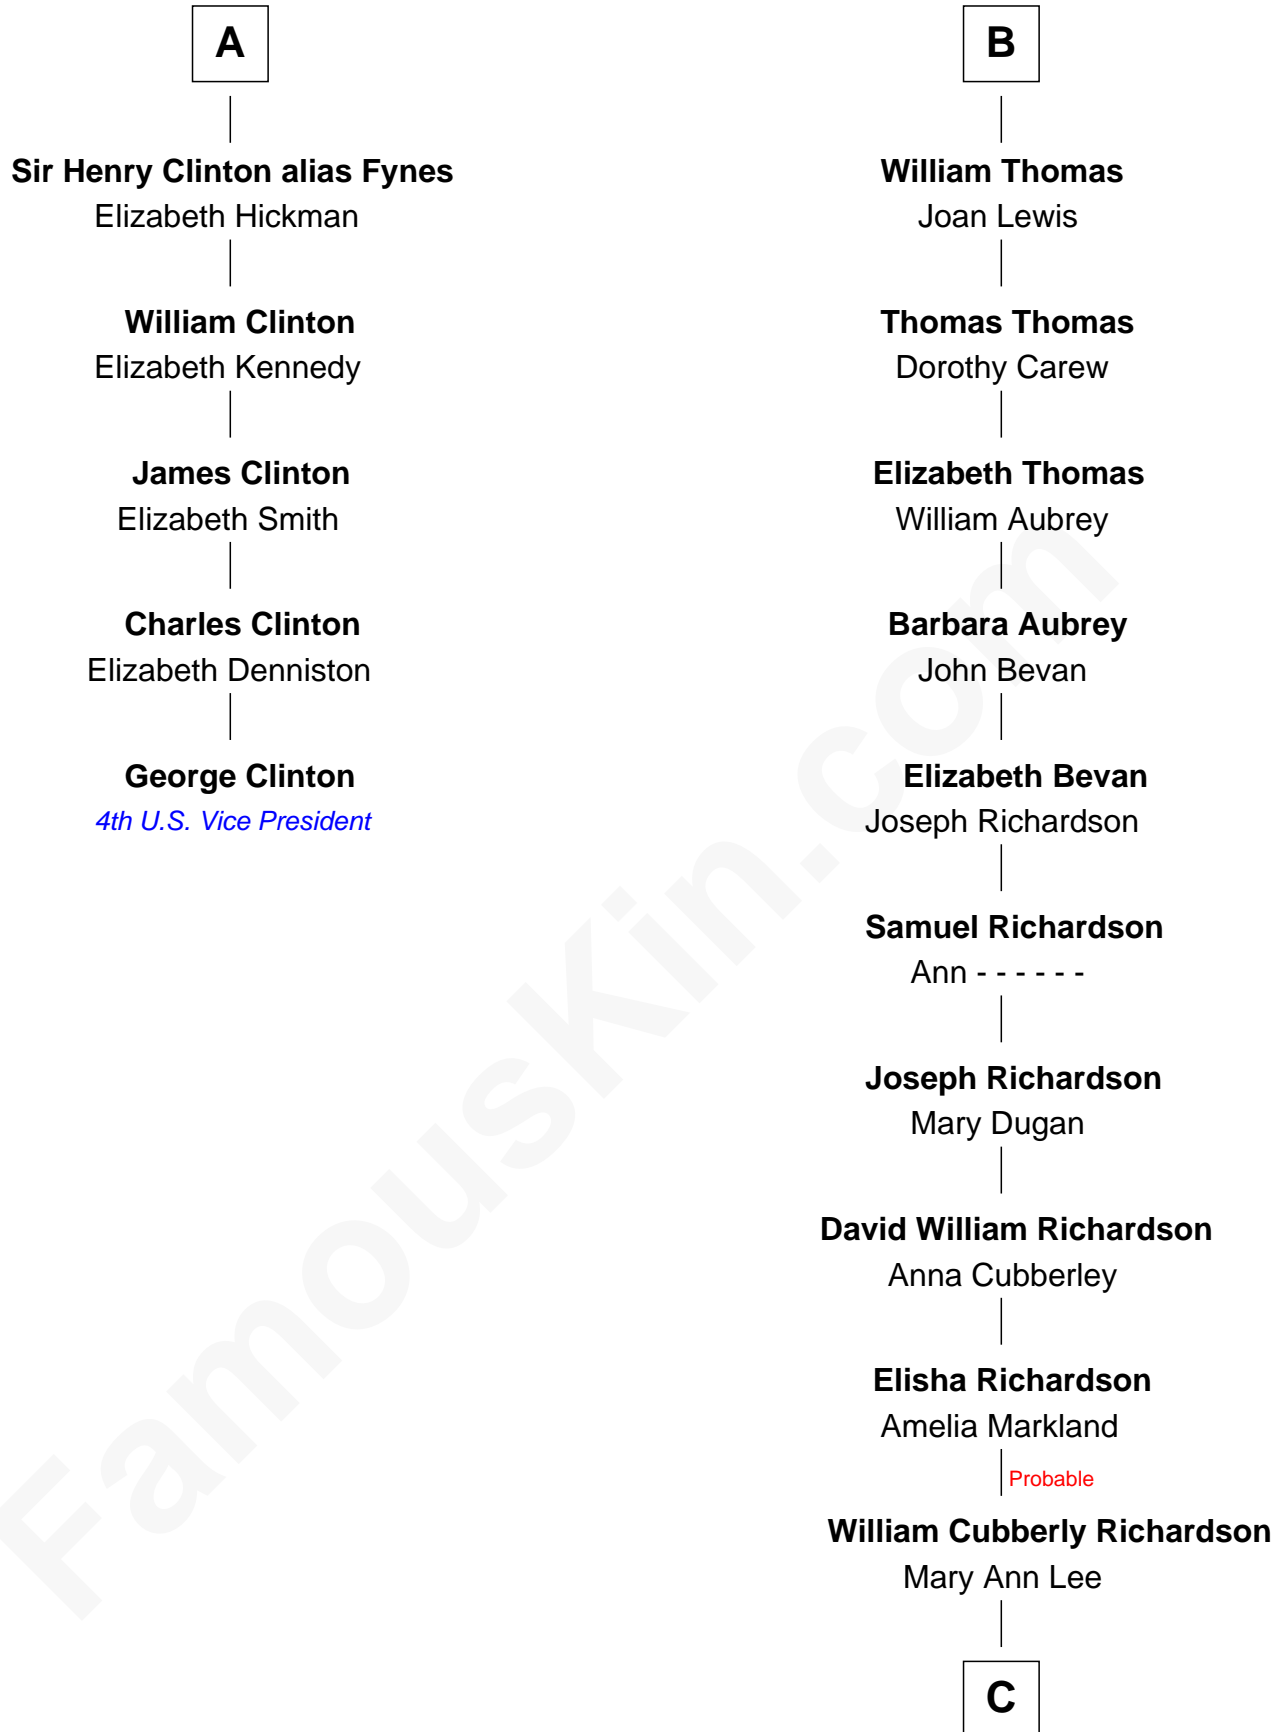

FamousKin.com Relationship Chart of

George Clinton

4th U.S. Vice President

11th cousin 9 times removed of

Sally Ride

1st American Woman in Space

Katherine Roet

John of Gaunt

Anne Grey

Sir John Hussey

Bridget Hussey

Sir Richard Morrison

Elizabeth Morrison

Sir Henry Clinton

A

Henry Beaufort

Jane Beaufort

Sir Edward Stradling

Sir Henry Stradling

Elizabeth Herbert

Thomas Stradling

Janet Mathew

Sir Edward Stradling

Felice Gwyn Kemeys

Elizabeth Stradling

Edmund Morgan

Mary Morgan

John Thomas

B

C

Charles Everroad Richardson

Blanche Gibson