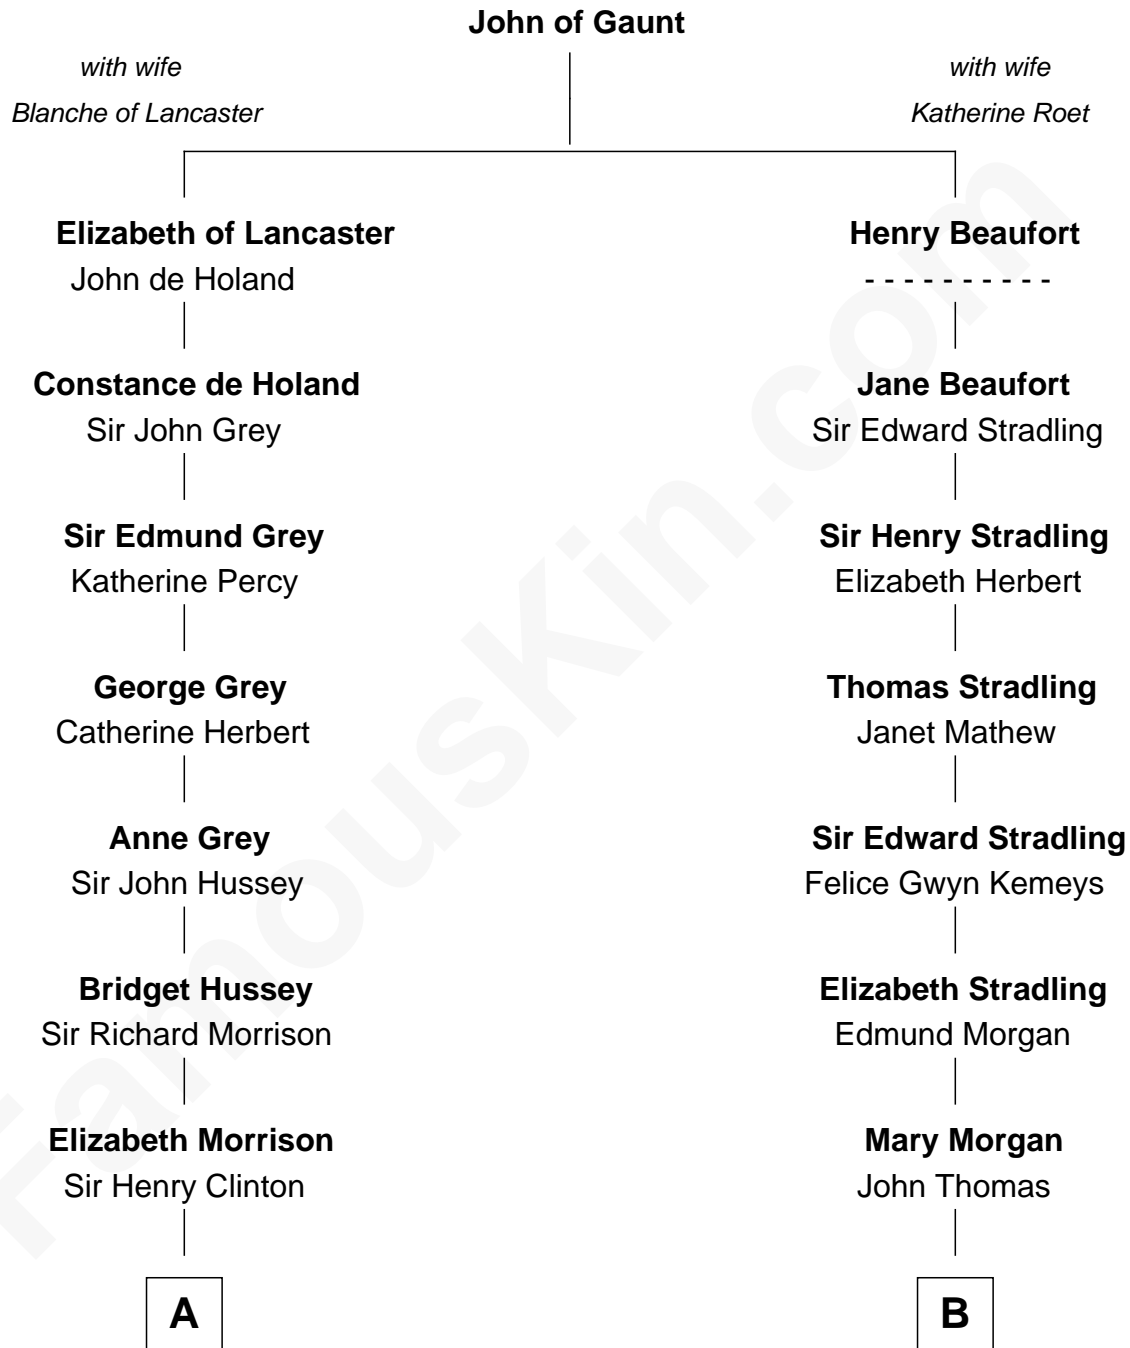

# FamousKin.com Relationship Chart of

**George Clinton**

*4th U.S. Vice President*

11th cousin 9 times removed of

**Sally Ride**

*1st American Woman in Space*

**C**

**Charles Everroad Richardson**

Blanche Gibson

**Jennie Mae Richardson**

Thomas Vernam Ride

**Dale Burdell Ride**

Carol Joyce Anderson

**Sally Ride**

*1st American Woman in Space*

FamousKin.com