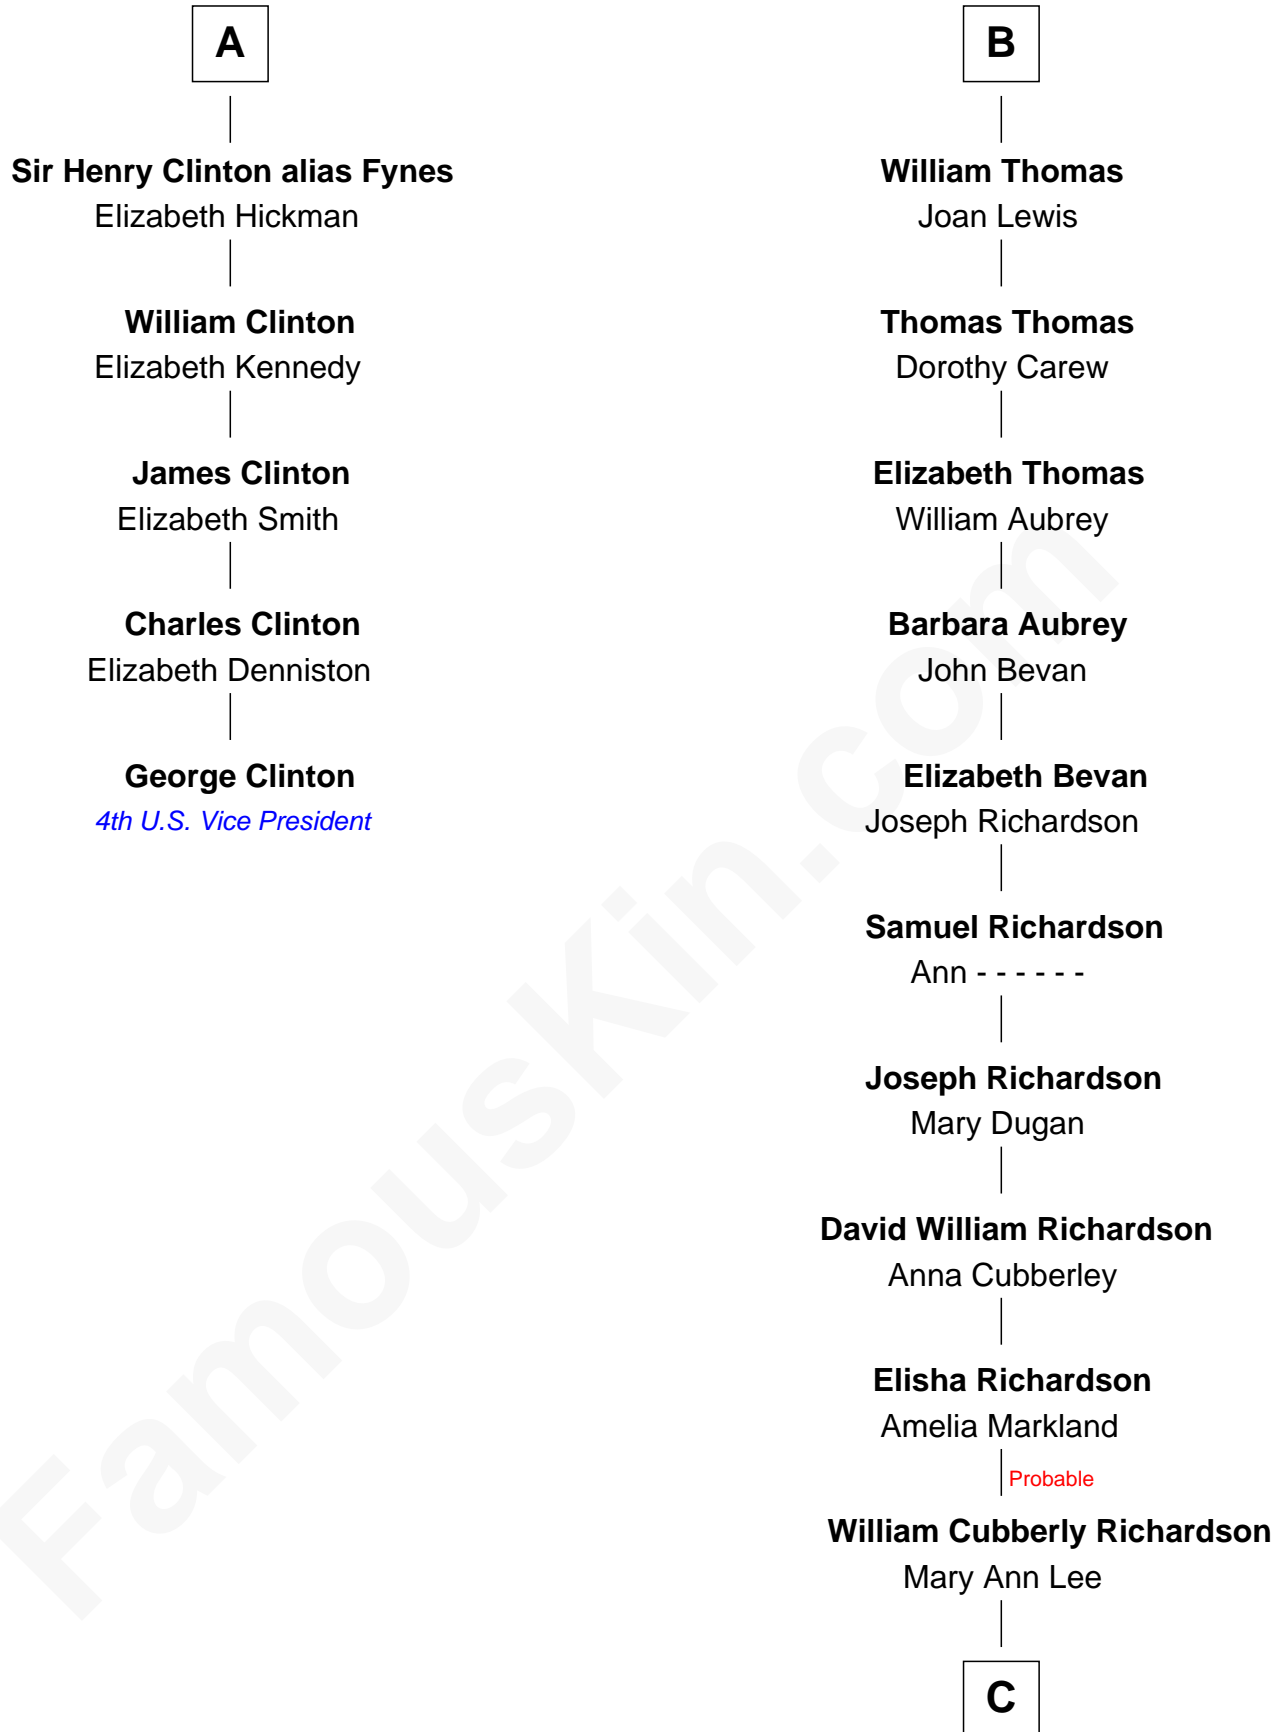

# FamousKin.com Relationship Chart of

**George Clinton**

*4th U.S. Vice President*

11th cousin 9 times removed of

**Sally Ride**

*1st American Woman in Space*

**C**

**Charles Everroad Richardson**

Blanche Gibson

**Jennie Mae Richardson**

Thomas Vernam Ride

**Dale Burdell Ride**

Carol Joyce Anderson

**Sally Ride**

*1st American Woman in Space*

FamousKin.com