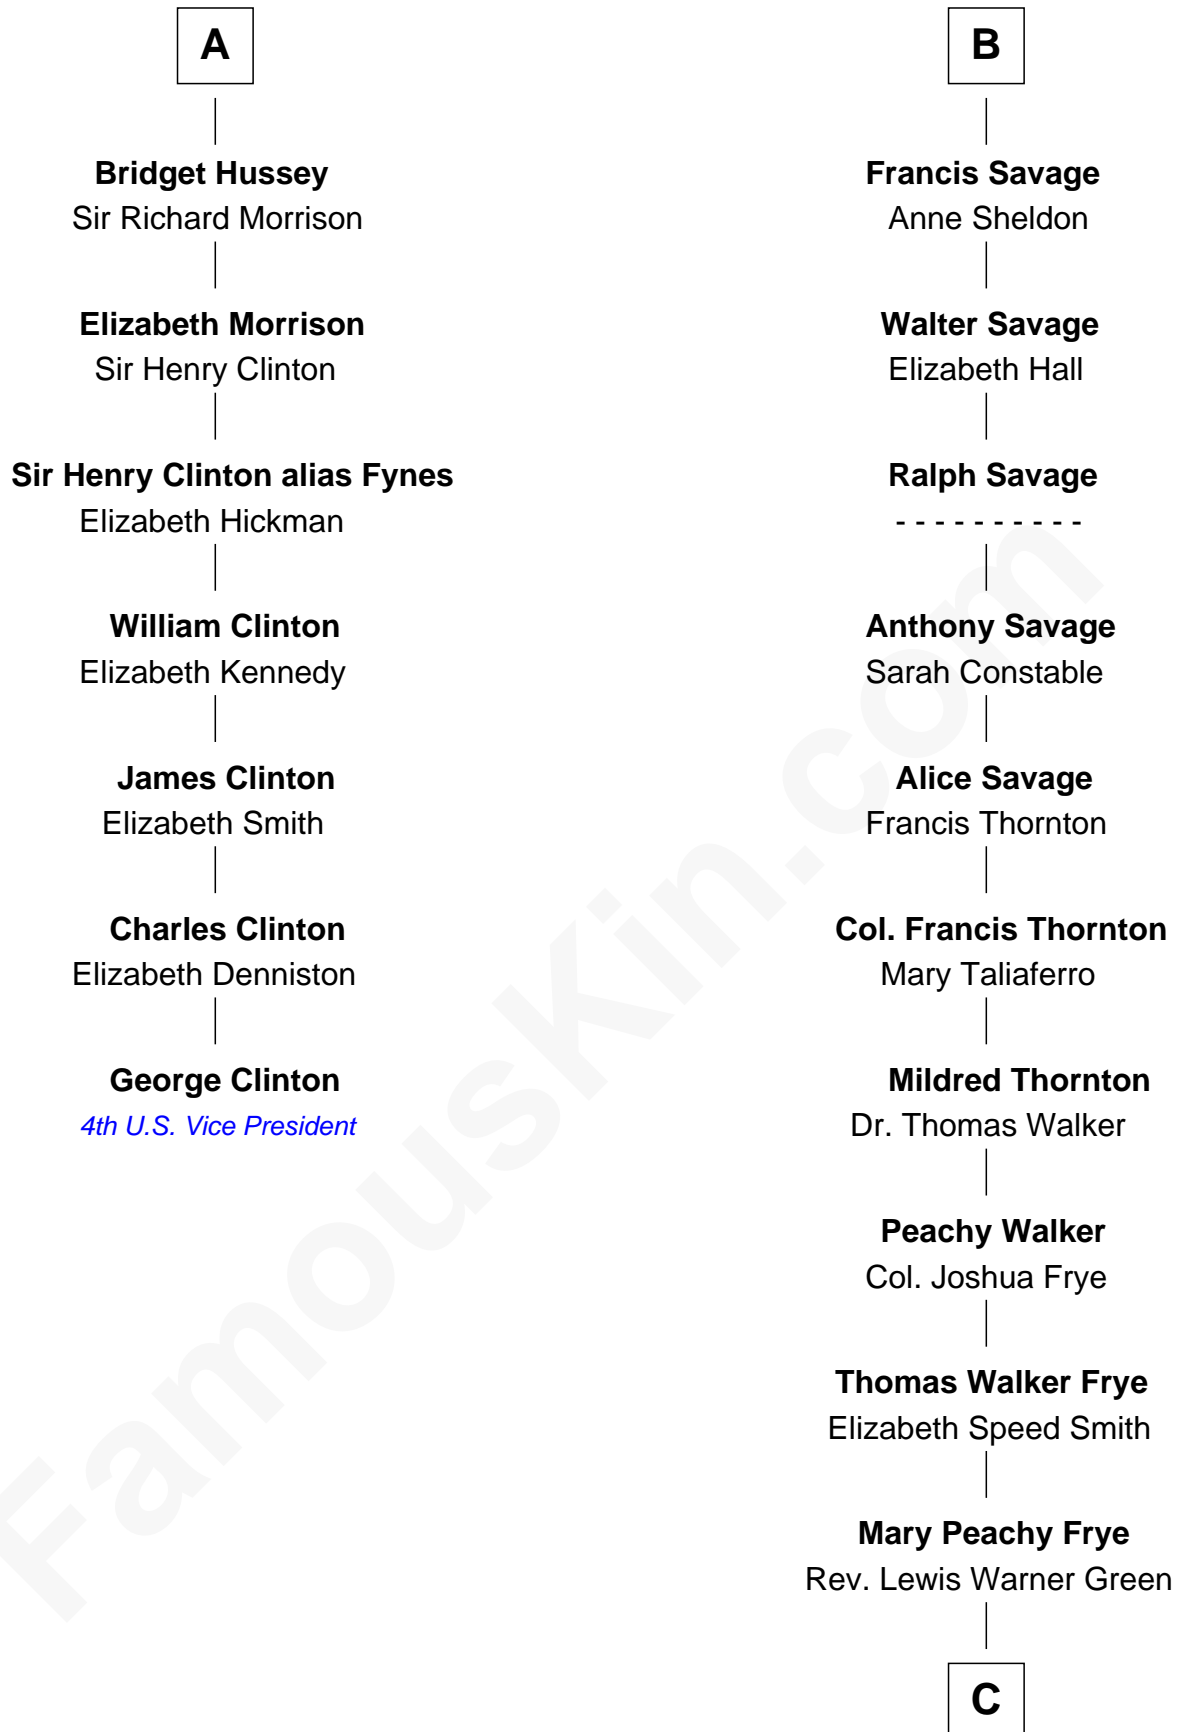

FamousKin.com Relationship Chart of

George Clinton

4th U.S. Vice President

13th cousin 7 times removed of

Adlai Stevenson III

U.S. Senator from Illinois

Henry Plantagenet

Maud de Chaworth

Sir Edmund Grey

Katherine Percy

George Grey

Catherine Herbert

Anne Grey

Sir John Hussey

A

Eleanor Plantagenet

Richard Fitzalan

Sir Richard Fitzalan

Elizabeth de Bohun

Elizabeth Fitzalan

Sir Robert Goushill

Joan Goushill

Sir Thomas Stanley

Katherine Stanley

Sir John Savage

Sir Christopher Savage

Anne Stanley

Sir Christopher Savage

Anne Lygon

B

C

Letitia Green