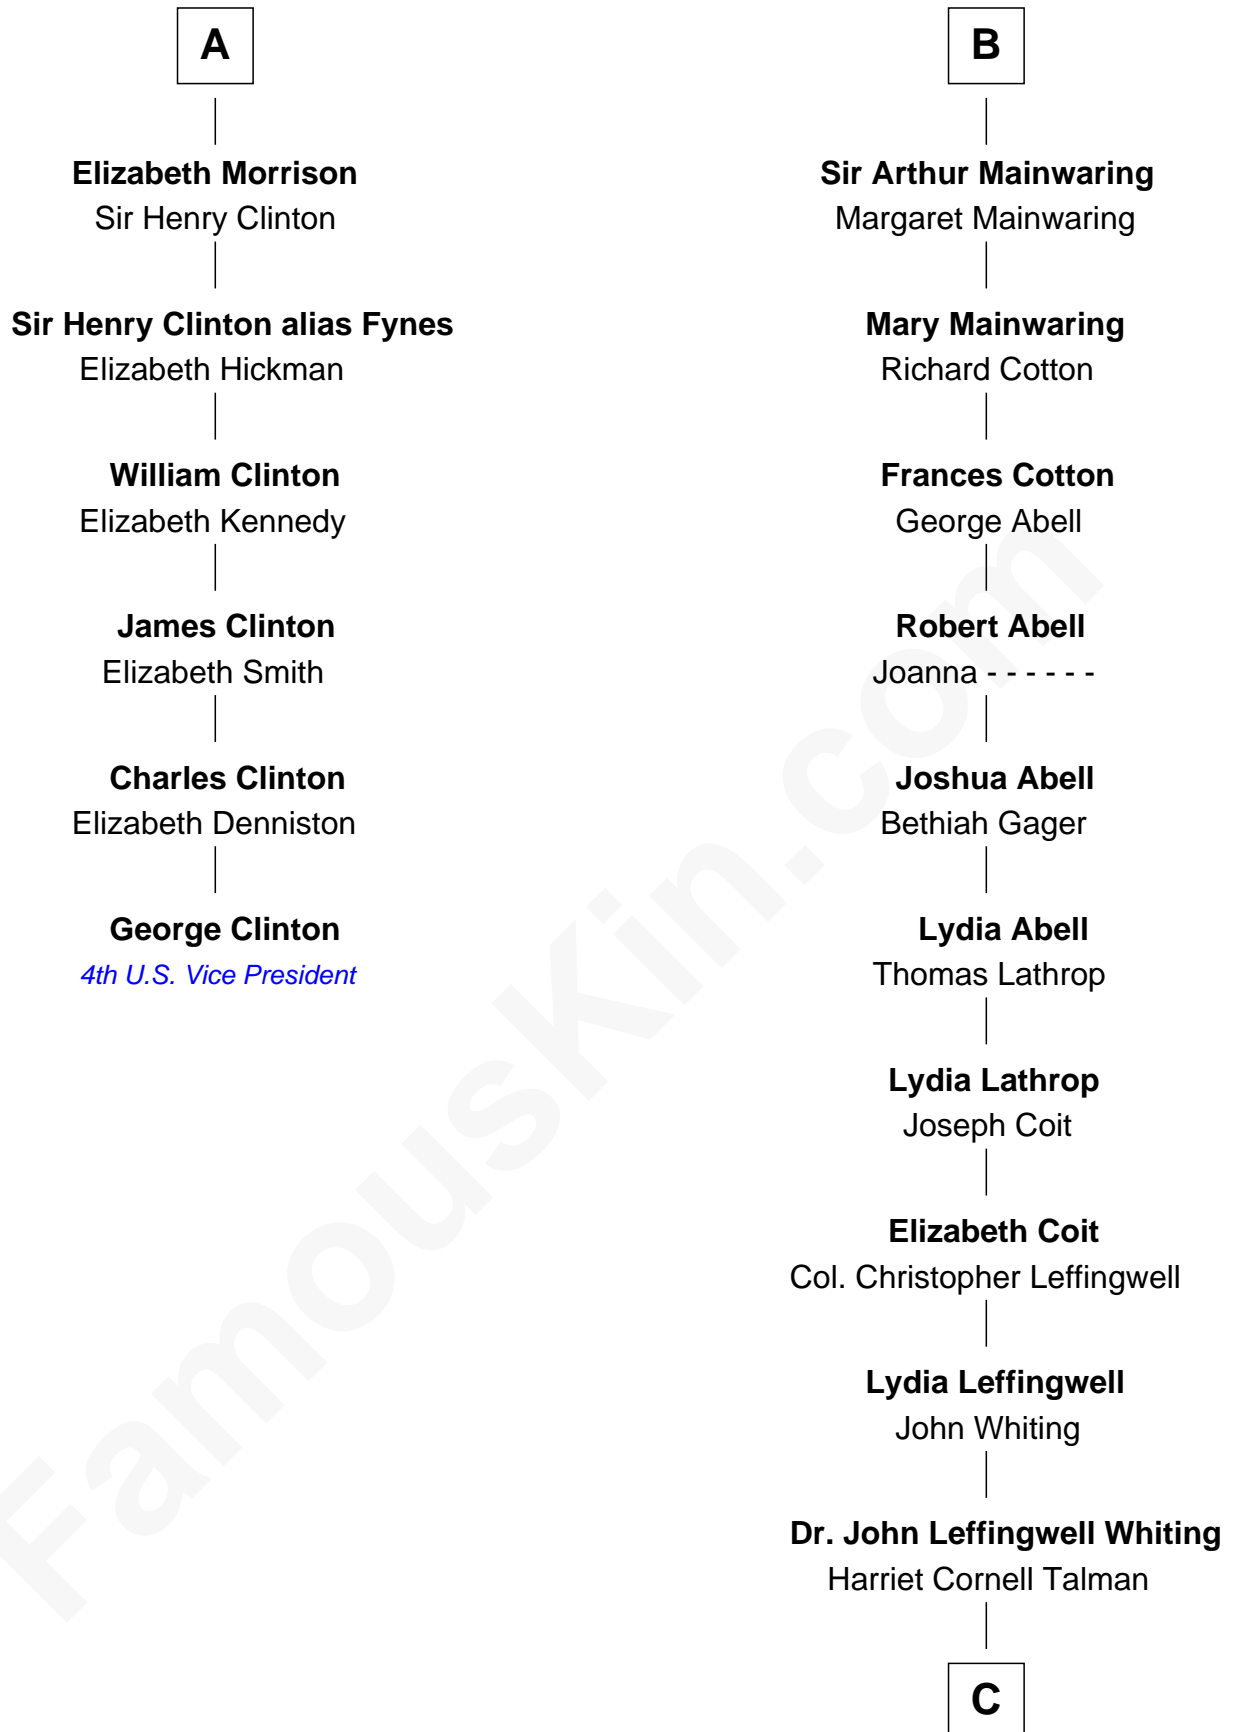

FamousKin.com Relationship Chart of

George Clinton

4th U.S. Vice President

12th cousin 9 times removed of

Adlai Stevenson III

U.S. Senator from Illinois

C

|
John Talman Whiting

Mary Sophia Hill

|
Mary DeGama Whiting

William Borden

|
John Borden

Ellen Wallace Waller

|
Ellen Borden

Adlai Ewing Stevenson

|
Adlai Stevenson III

U.S. Senator from Illinois