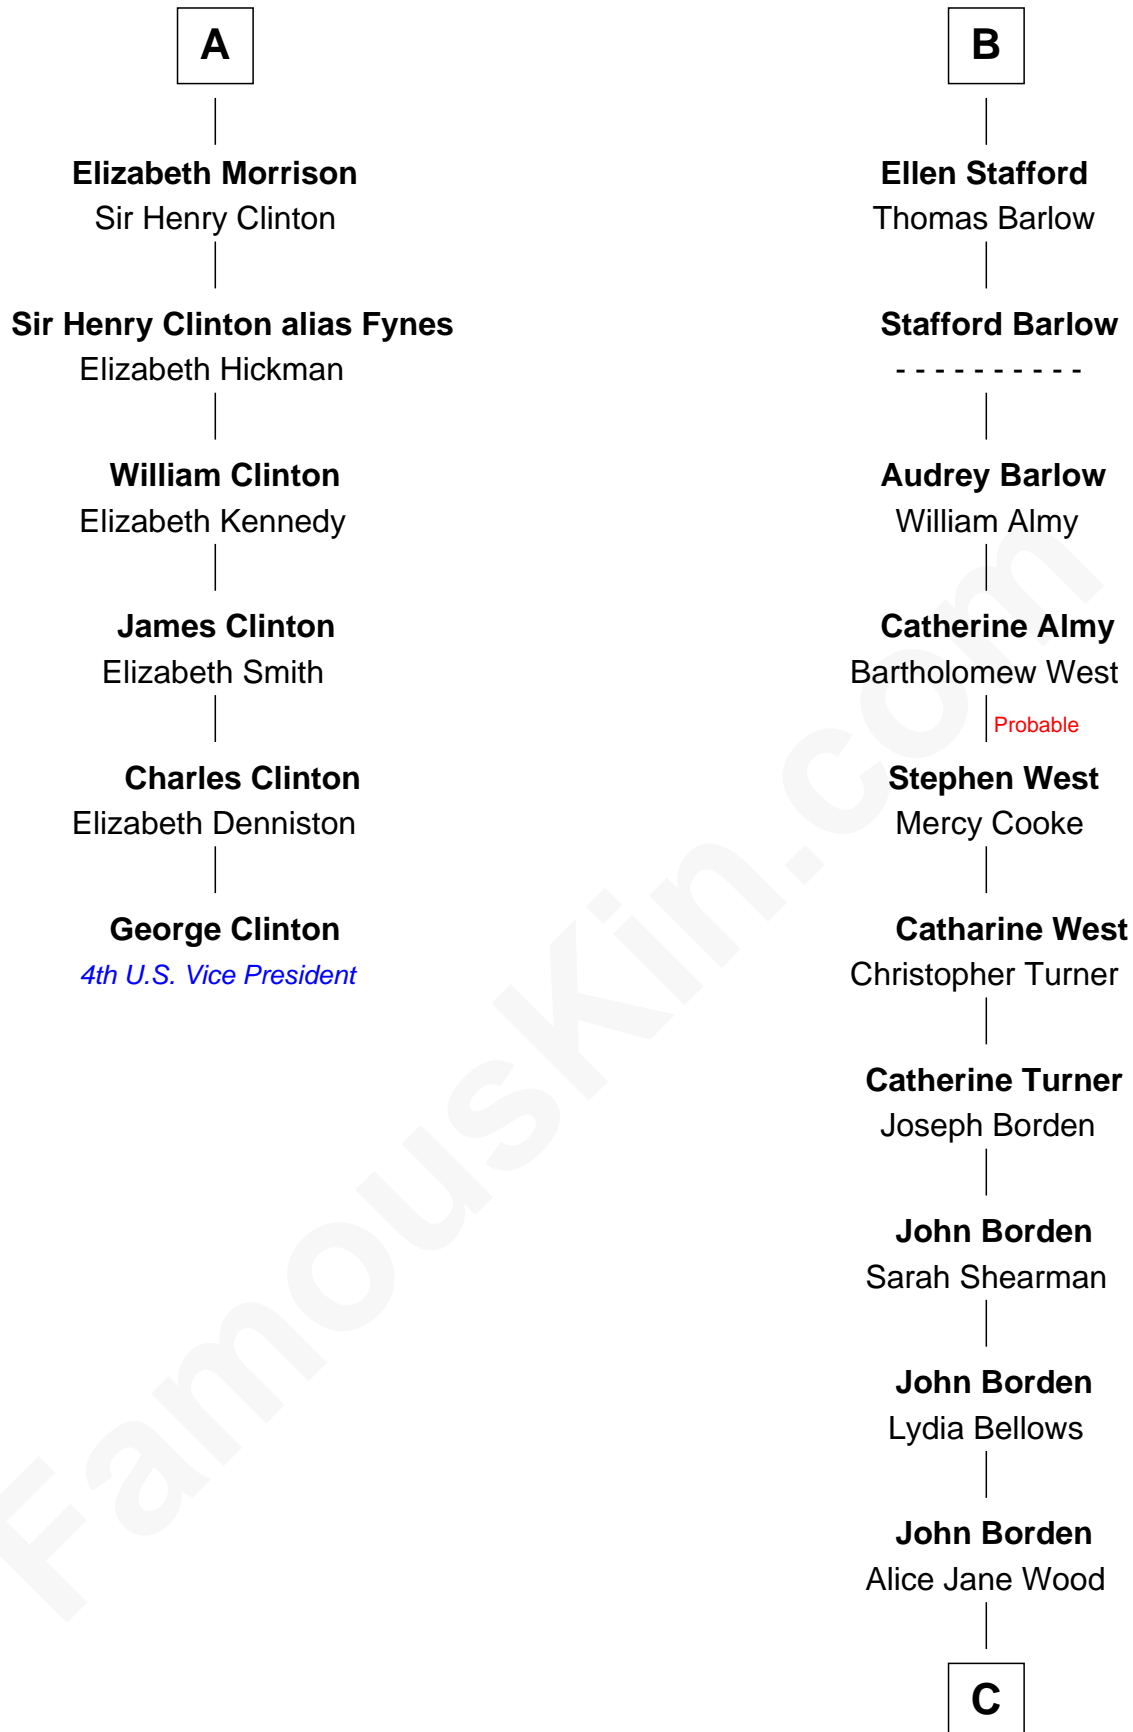

FamousKin.com Relationship Chart of

George Clinton

4th U.S. Vice President

12th cousin 8 times removed of

Adlai Stevenson III

U.S. Senator from Illinois

C

William Borden
Mary DeGama Whiting

John Borden
Ellen Wallace Waller

Ellen Borden
Adlai Ewing Stevenson

Adlai Stevenson III
U.S. Senator from Illinois

FamousKin.com