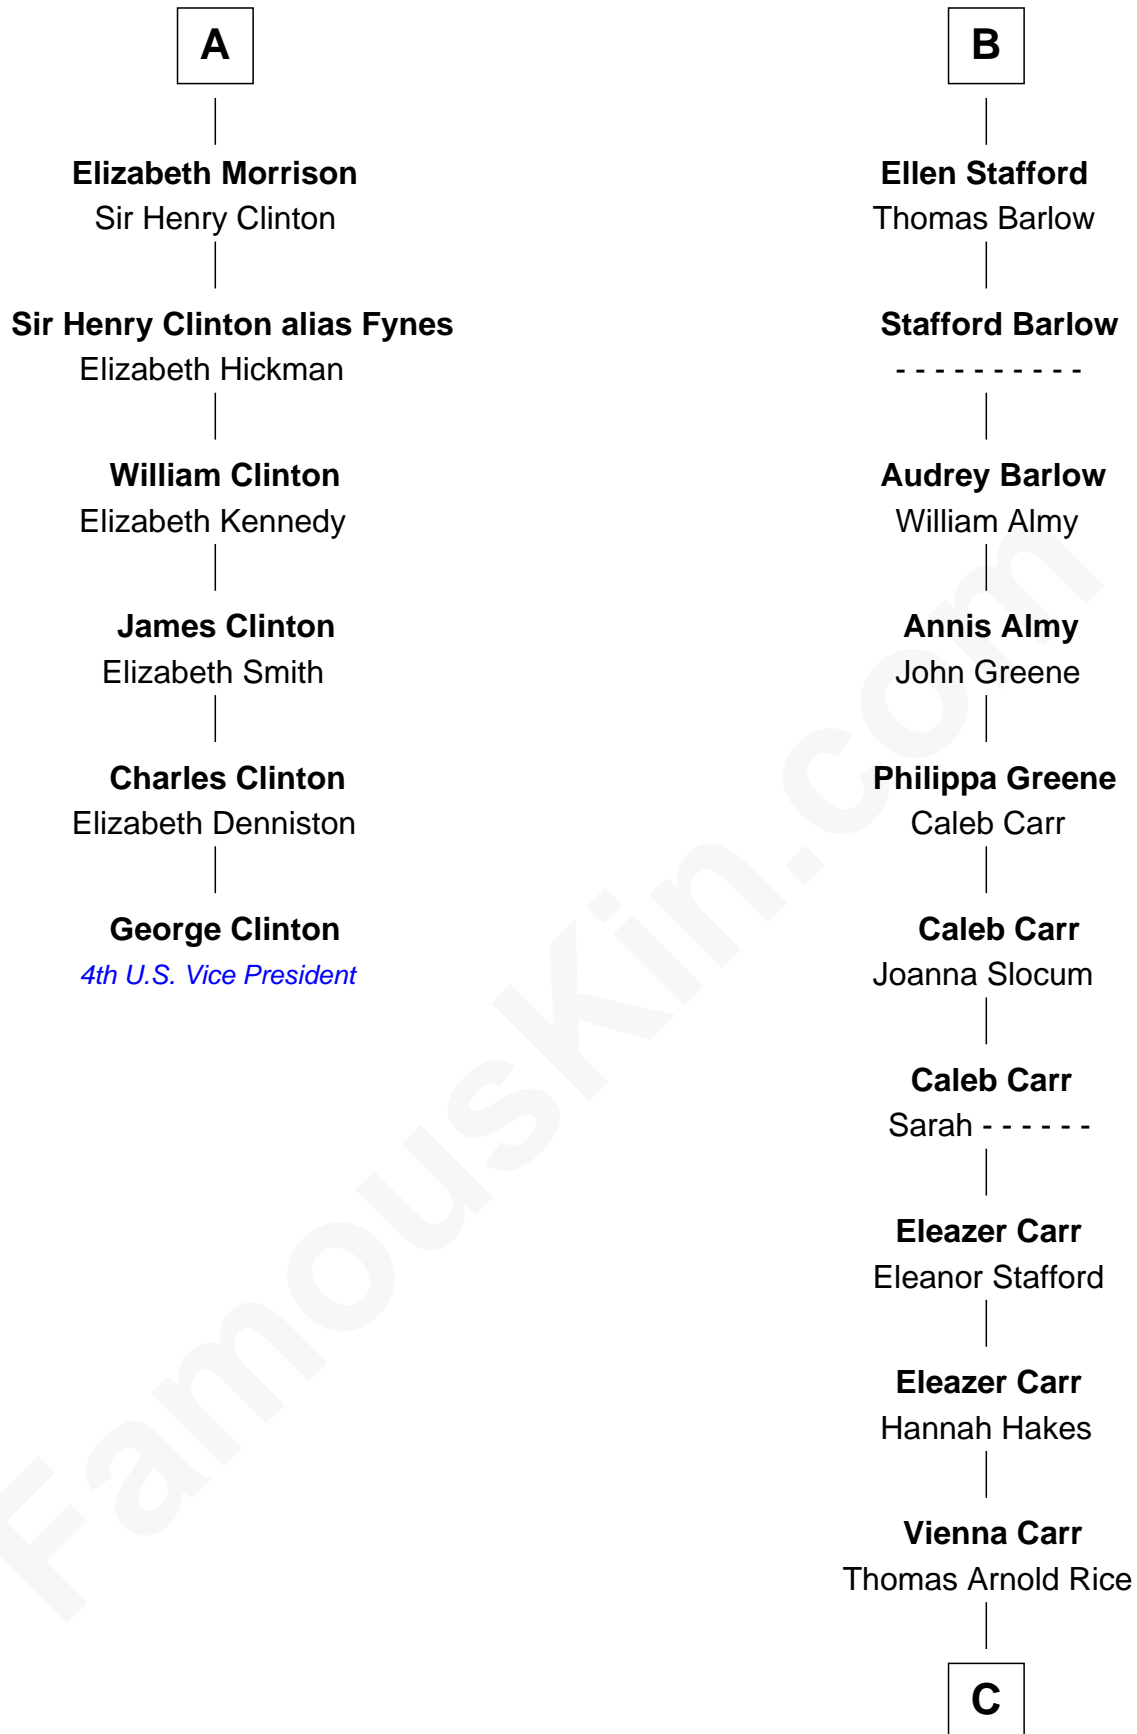

# FamousKin.com Relationship Chart of

**George Clinton**

*4th U.S. Vice President*

12th cousin 8 times removed of

**Charlie Munger**

*Vice-Chairman of Berkshire Hathaway*

C

**Caroline A. Rice**  
William H. Ingham

**Helen Vienna Ingham**  
Charles W. Russell

**Florence V. Russell**  
Alfred Case Munger

**Charlie Munger**  
*Vice-Chairman of Berkshire Hathaway*