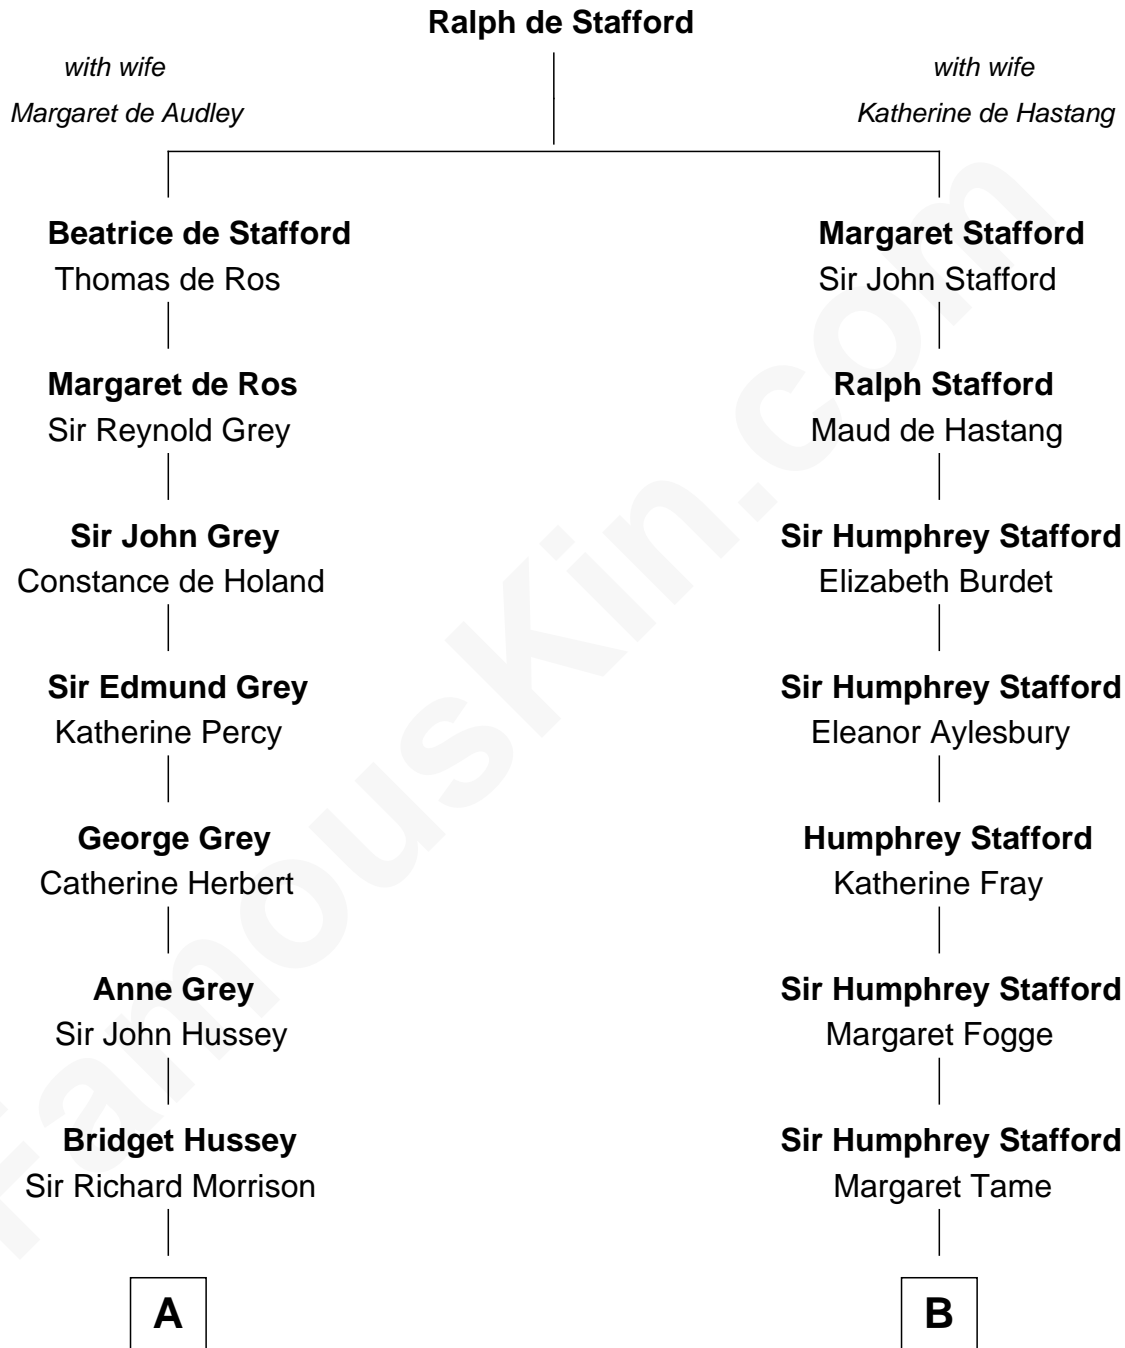

# FamousKin.com Relationship Chart of

**George Clinton**

*4th U.S. Vice President*

12th cousin 8 times removed of

**Charlie Munger**

*Vice-Chairman of Berkshire Hathaway*

C

**Caroline A. Rice**  
William H. Ingham

**Helen Vienna Ingham**  
Charles W. Russell

**Florence V. Russell**  
Alfred Case Munger

**Charlie Munger**  
*Vice-Chairman of Berkshire Hathaway*