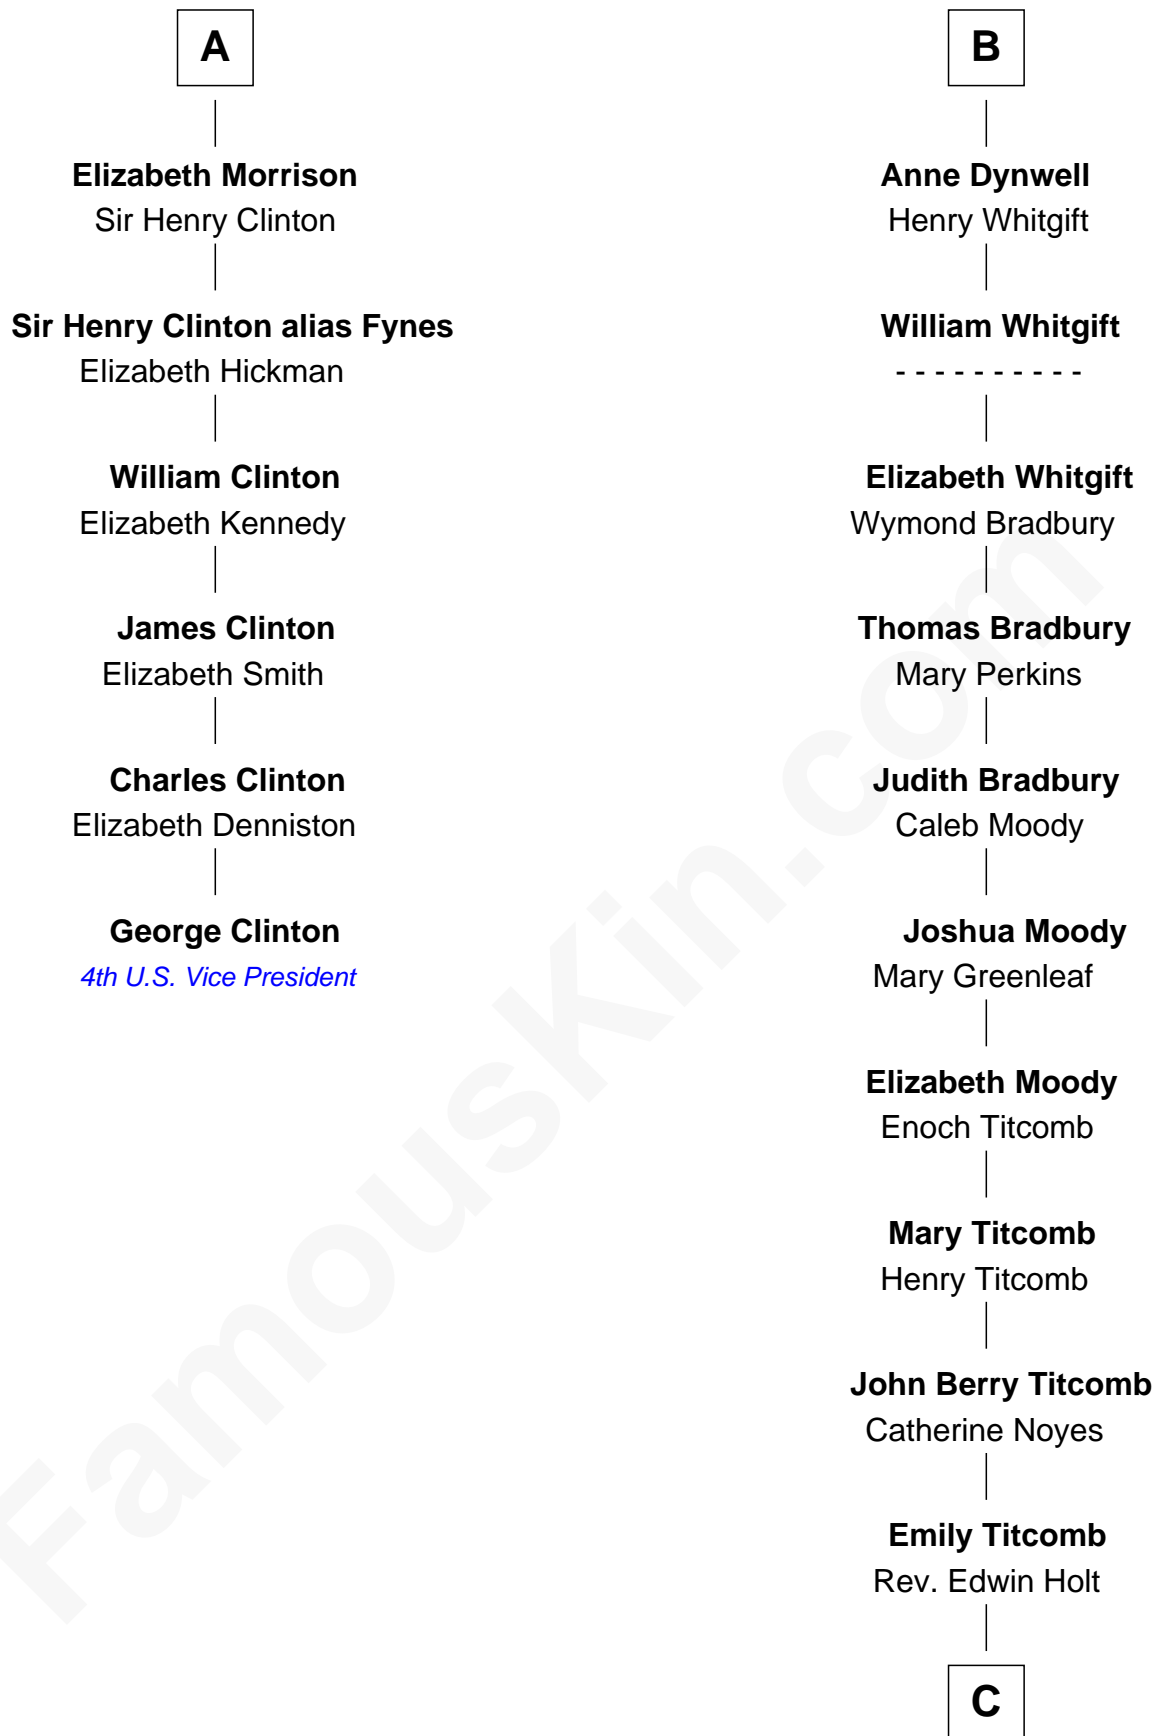

# FamousKin.com Relationship Chart of

**George Clinton**

*4th U.S. Vice President*

12th cousin 9 times removed of

**Linda Hamilton**

*TV and Movie Actress*

**C**

**Stephen P. Holt**  
Aurelia Morgan Grimes

**Taylor Holt**  
Frances Kyle

**Dr. Richard Huckstep Holt**  
Mildred Alberta Derby

**Barbara Kyle Holt**  
Dr. Carroll Stanford Hamilton

**Linda Hamilton**  
*TV and Movie Actress*