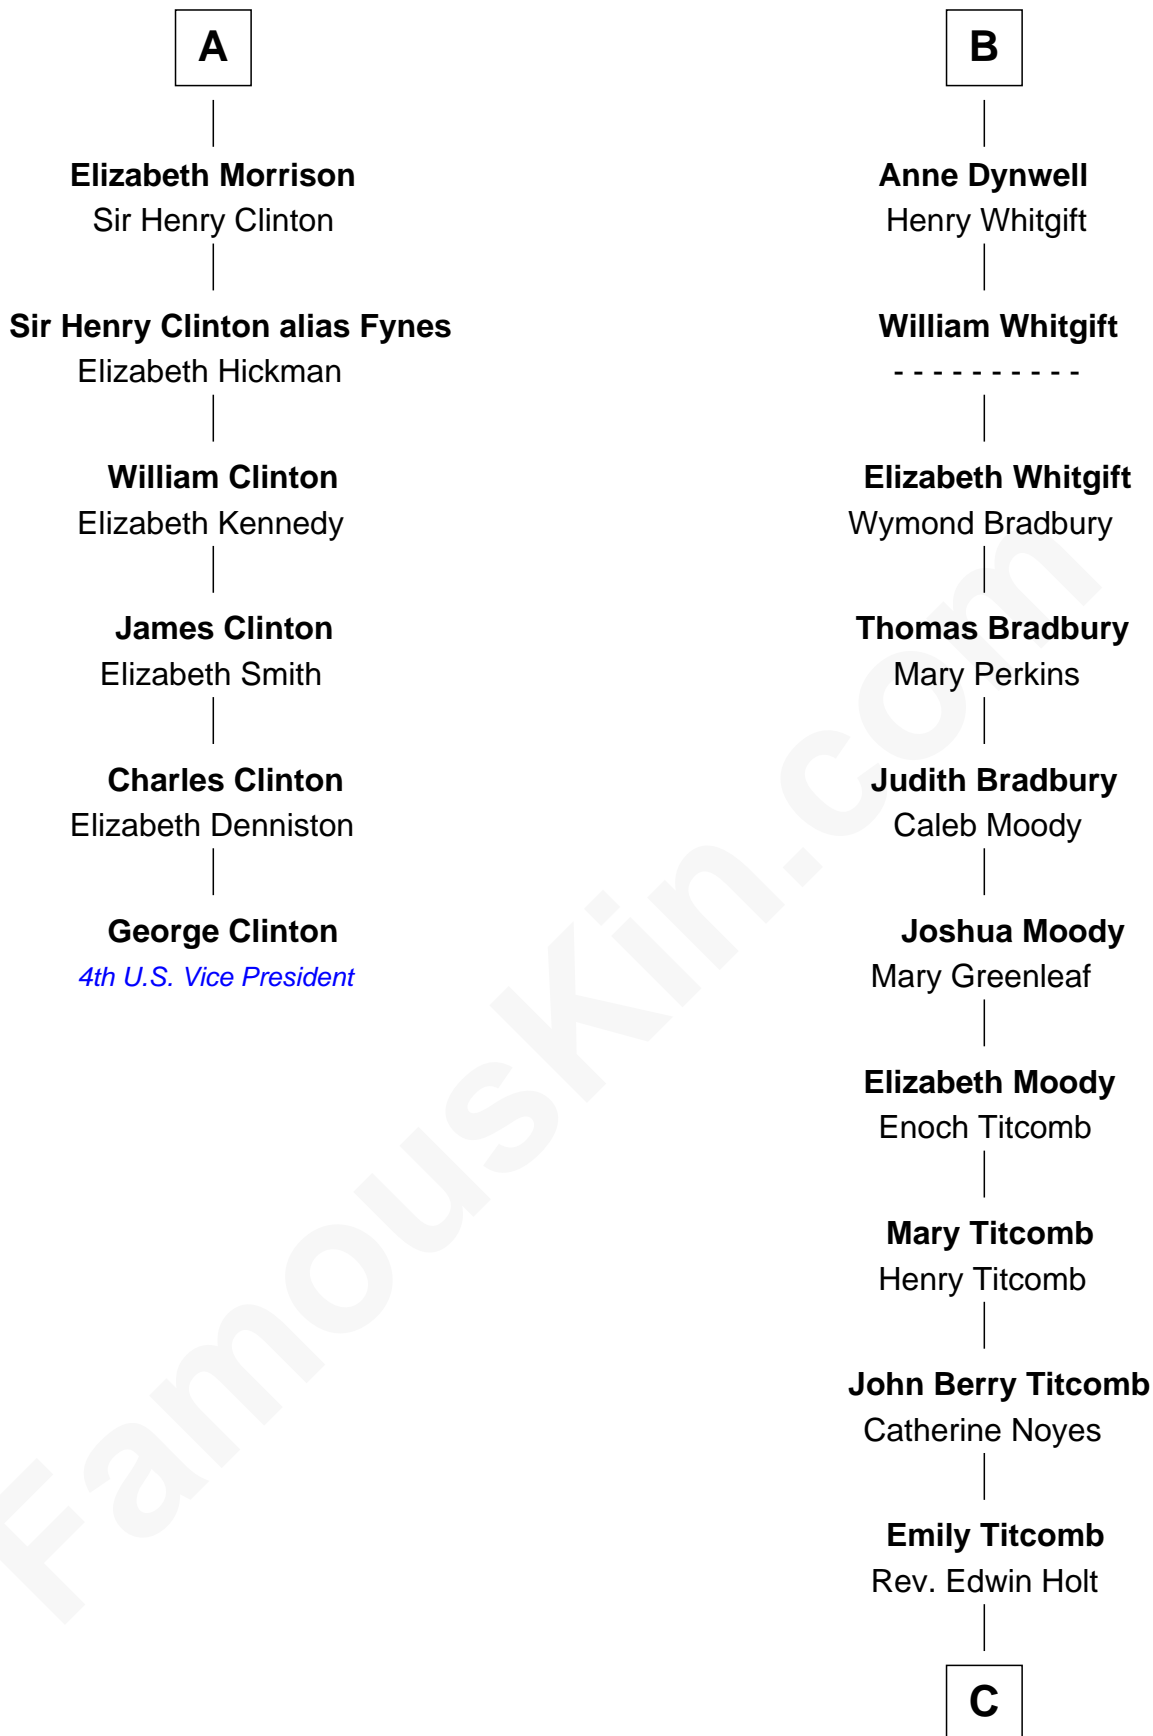

FamousKin.com Relationship Chart of

George Clinton

4th U.S. Vice President

12th cousin 9 times removed of

Linda Hamilton

TV and Movie Actress

Sir Henry de Percy

Idoine de Clifford

C

Stephen P. Holt
Aurelia Morgan Grimes

Taylor Holt
Frances Kyle

Dr. Richard Huckstep Holt
Mildred Alberta Derby

Barbara Kyle Holt
Dr. Carroll Stanford Hamilton

Linda Hamilton
TV and Movie Actress