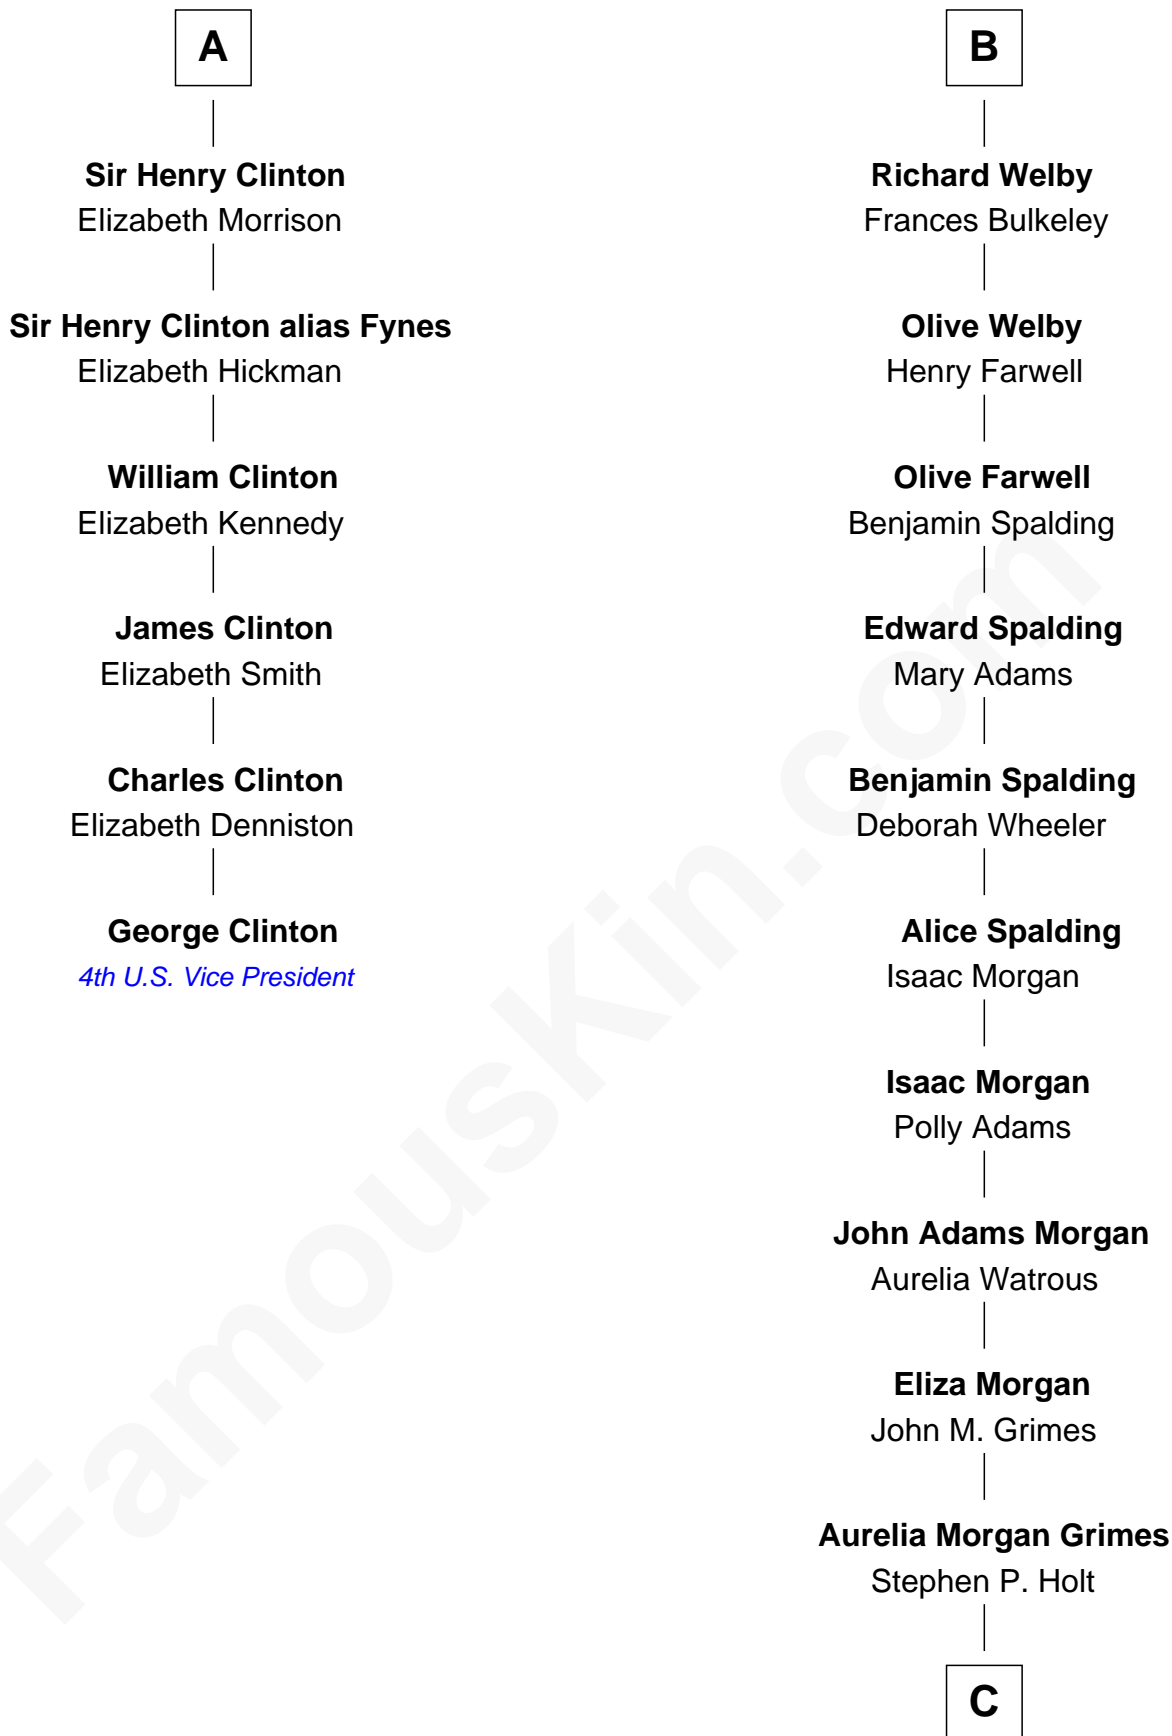

FamousKin.com Relationship Chart of

George Clinton

4th U.S. Vice President

12th cousin 8 times removed of

Linda Hamilton

TV and Movie Actress

Sir Philip le Despencer

Elizabeth - - - - -

C

Taylor Holt

Frances Kyle

Dr. Richard Huckstep Holt

Mildred Alberta Derby

Barbara Kyle Holt

Dr. Carroll Stanford Hamilton

Linda Hamilton