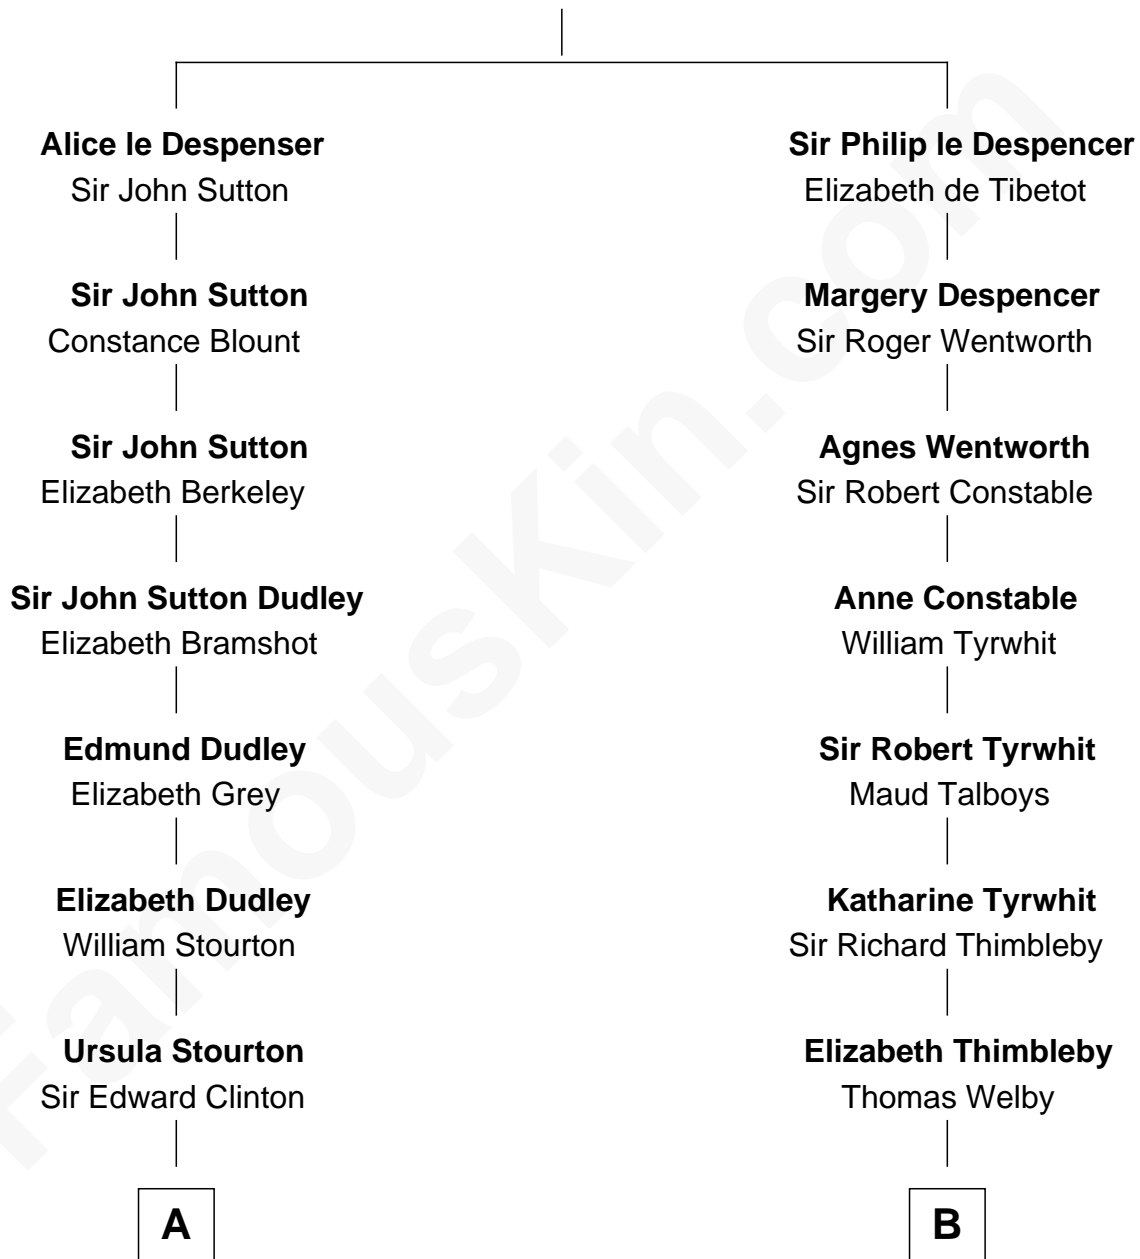

FamousKin.com Relationship Chart of

George Clinton

4th U.S. Vice President

12th cousin 8 times removed of

Linda Hamilton

TV and Movie Actress

Sir Philip le Despencer

Elizabeth - - - - -

C

Taylor Holt

Frances Kyle

Dr. Richard Huckstep Holt

Mildred Alberta Derby

Barbara Kyle Holt

Dr. Carroll Stanford Hamilton

Linda Hamilton