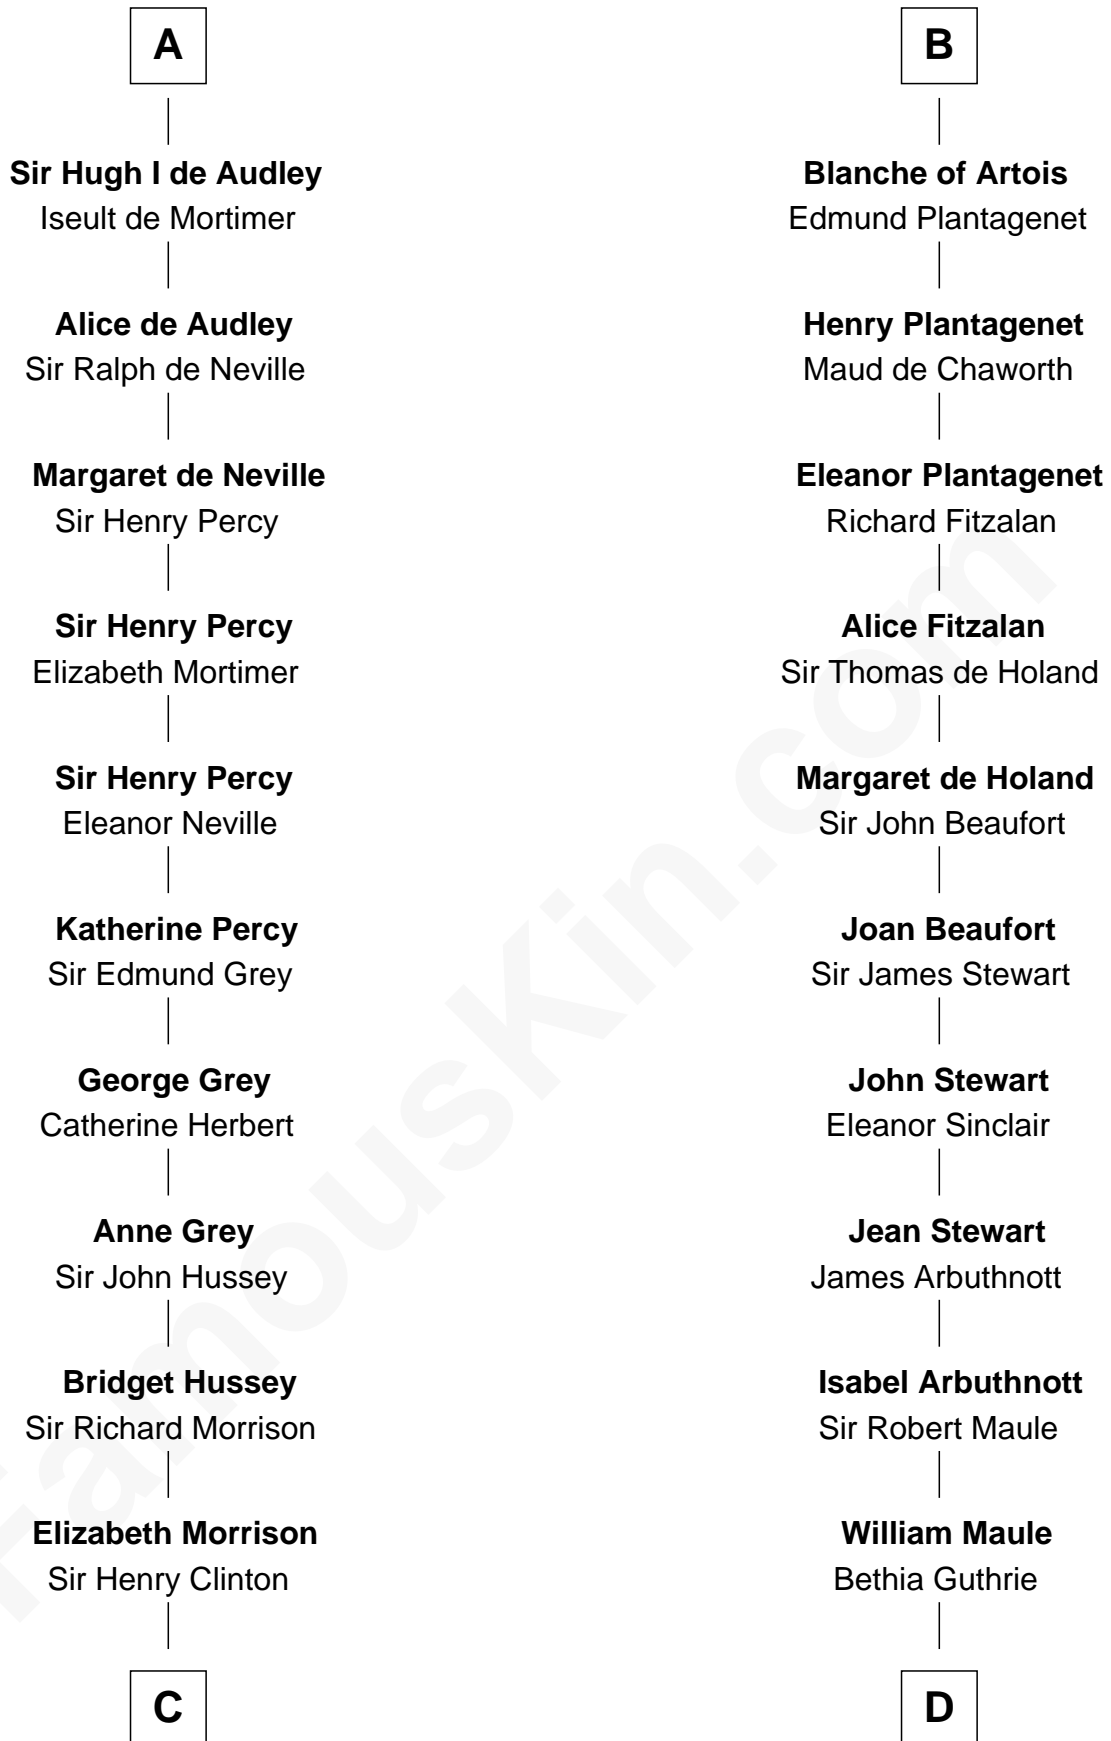

FamousKin.com

Relationship Chart of

George Clinton

4th U.S. Vice President

20th cousin 1 time removed of

Alexander Spotswood

Lieutenant Governor of Virginia

Albert III, Count of Namur

A

Adelaide of Namur

Otto II of Chiny

Ide de Chiny

Gottfried I, Count of Louvain

Godfrey II, Count of Louvain

Luitgarde of Sulzbach

Godfrey III, Count of Louvain

Marguerite of Limbourg

Henry I, Duke of Brabant

Mathilde of Boulogne

Henry II, Duke of Brabant

Marie of Hohenstaufen

Matilda of Brabant

Robert I, Count of Artois

B

Elizabeth Denniston

George Clinton

4th U.S. Vice President

D

Eleanor Maule

Sir Alexander Morrison

Bethia Morrison

Sir Robert Spottiswoode