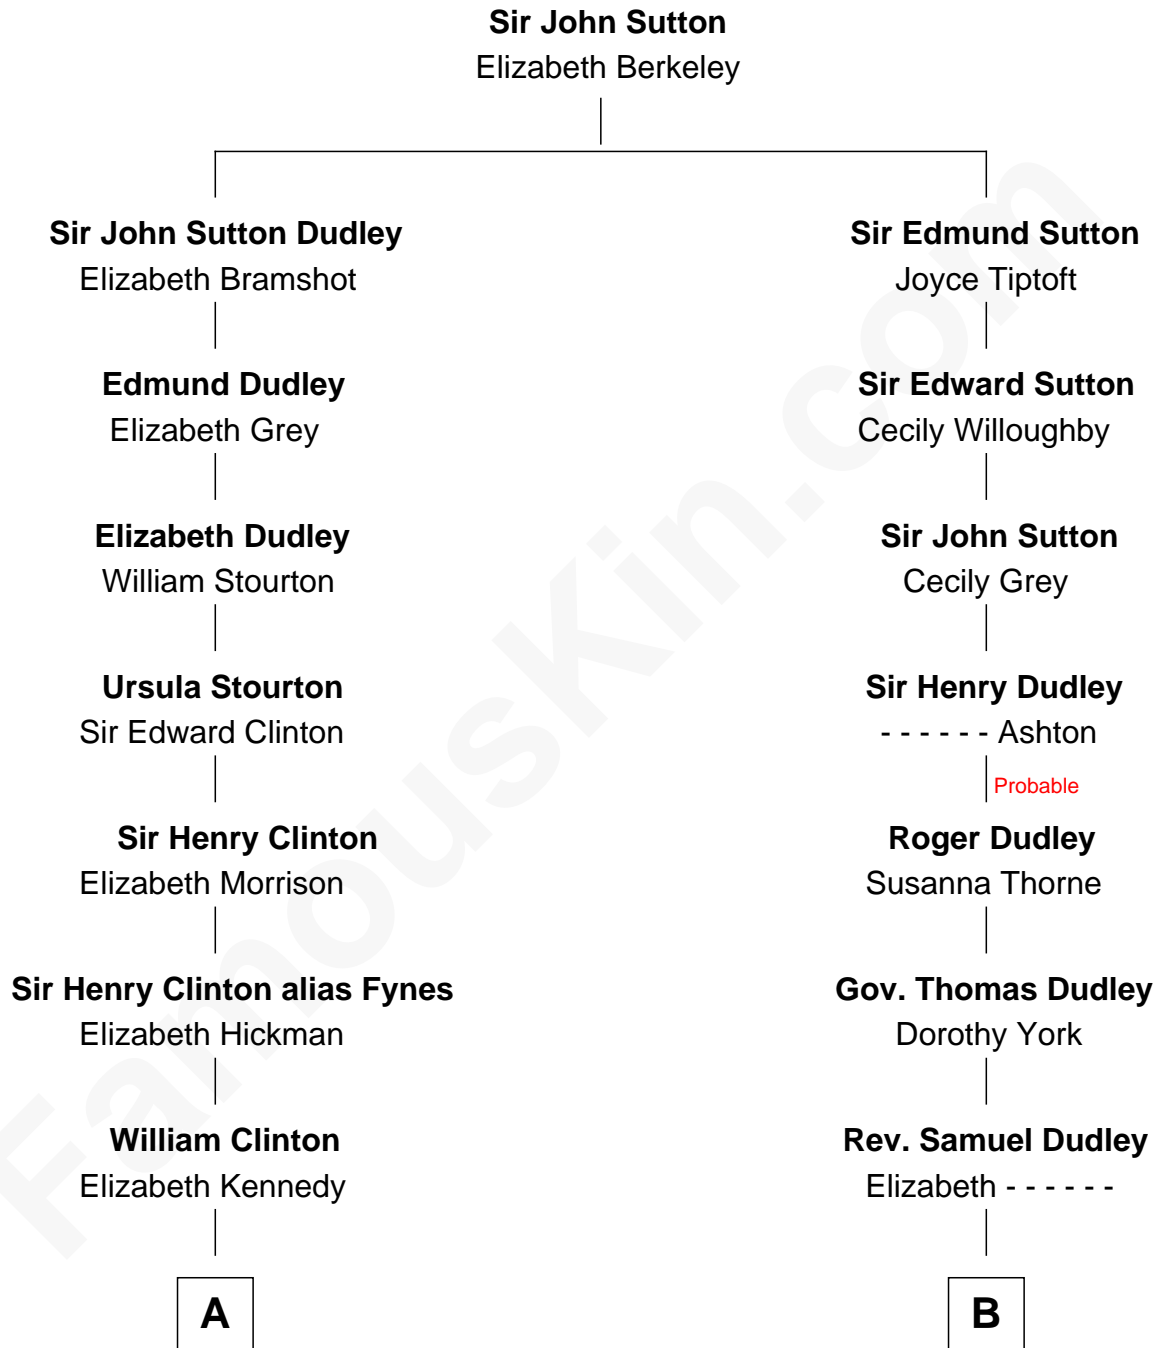

FamousKin.com Relationship Chart of

George Clinton

4th U.S. Vice President

9th cousin 8 times removed of

Keri Russell

TV and Movie Actress

A

James Clinton
Elizabeth Smith

Charles Clinton
Elizabeth Denniston

George Clinton
4th U.S. Vice President

B

Dorothy Dudley
Moses Leavitt

Joseph Leavitt
Mary Wadleigh

Nathaniel Leavitt
Lydia Sanborn

Jeremiah Leavitt
Sarah Shannon

Hannah Leavitt
Horace Fish