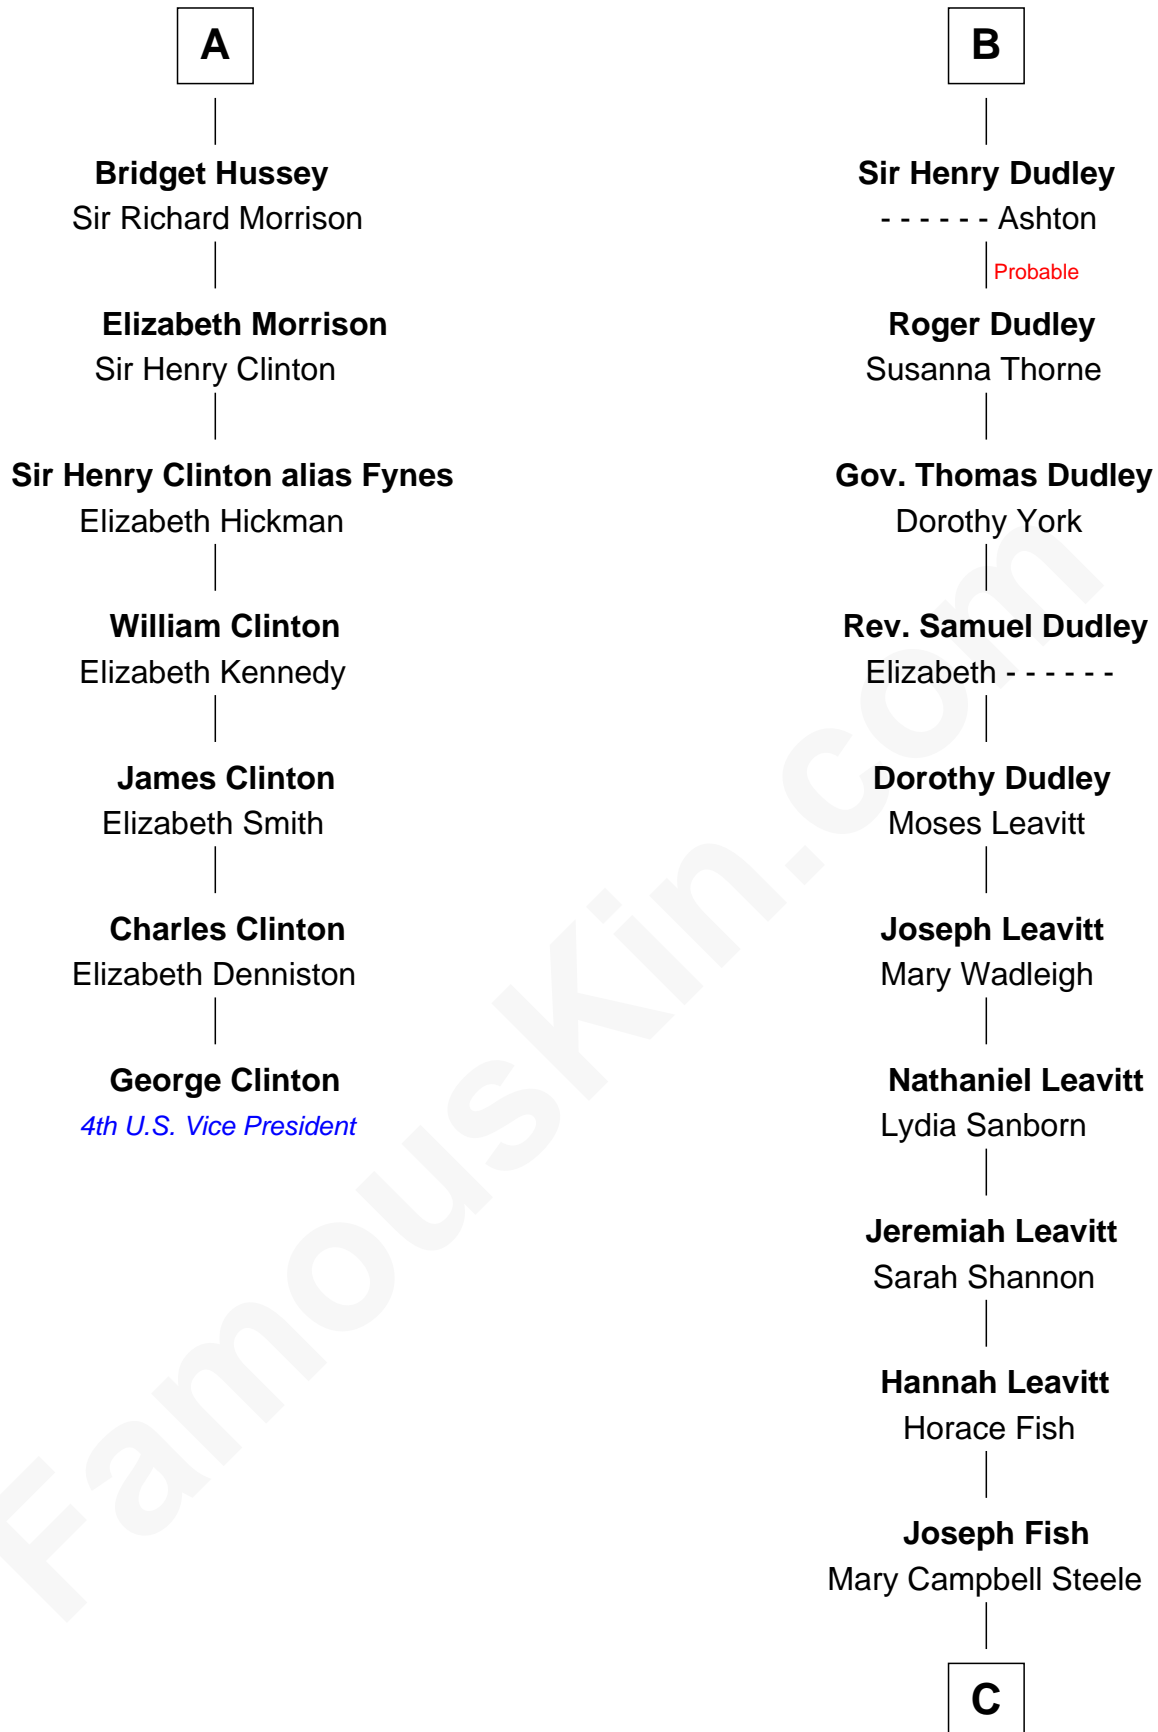

FamousKin.com Relationship Chart of

George Clinton

4th U.S. Vice President

13th cousin 8 times removed of

Keri Russell

TV and Movie Actress

Henry Plantagenet

Maud de Chaworth

Sir Edmund Grey

Katherine Percy

George Grey

Catherine Herbert

Anne Grey

Sir John Hussey

A

Eleanor Plantagenet

Sir Edmund Sutton

Sir Edward Sutton

Cecily Willoughby

Sir John Sutton

Cecily Grey

B

C

John Lazelle Fish

Melvina Cheney

Karl Joseph Fish

Mary Emma McNeil

Emma Inez Fish

Kermit Sylvester Stephens

Stephanie Stephens

David Harold Russell

Keri Russell