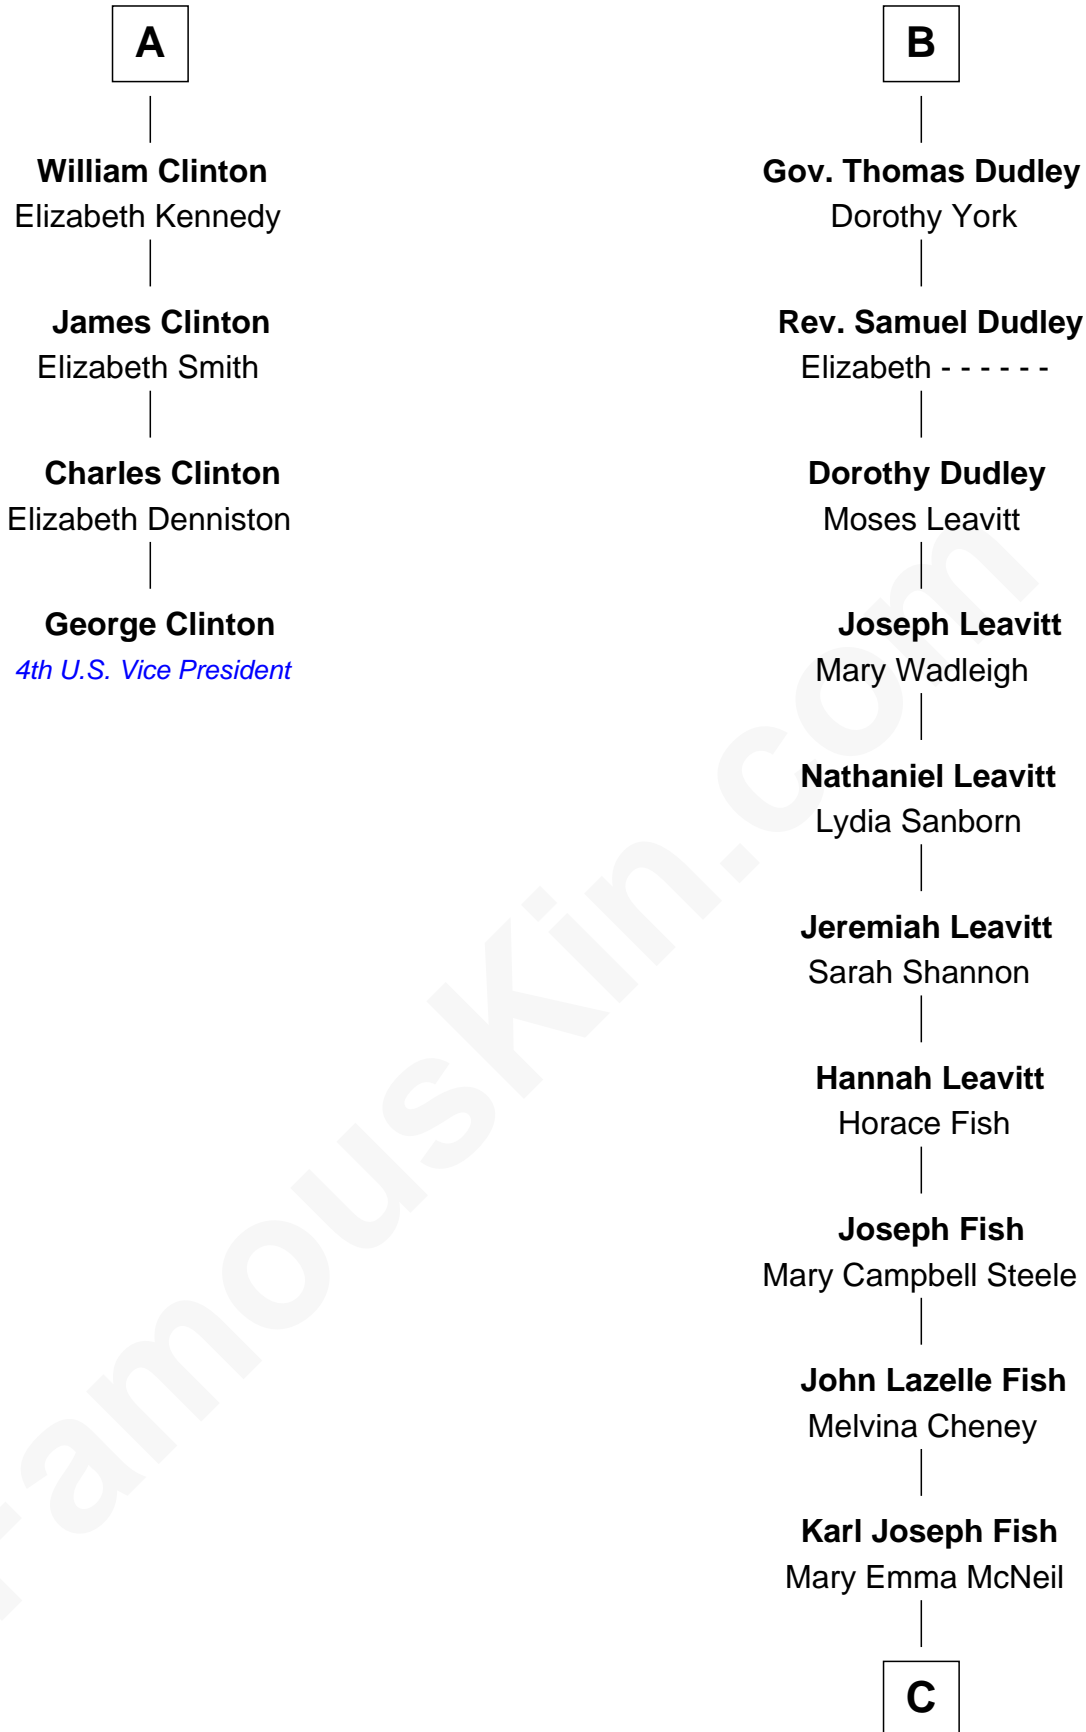

# FamousKin.com Relationship Chart of

**George Clinton**

*4th U.S. Vice President*

10th cousin 9 times removed of

**Keri Russell**

*TV and Movie Actress*

**Sir Reynold Grey**

Margaret de Ros

**Sir John Grey**  
Constance de Holand

**Sir Edmund Grey**  
Katherine Percy

**George Grey**  
Catherine Herbert

**Anne Grey**  
Sir John Hussey

**Bridget Hussey**  
Sir Richard Morrison

**Elizabeth Morrison**  
Sir Henry Clinton

**Sir Henry Clinton alias Fynes**  
Elizabeth Hickman

**A**

**Margaret Grey**  
Sir William Bonville

**William Bonville**  
Elizabeth Harington

**William Bonville**  
Katherine Neville

**Cecily Bonville**  
Thomas Grey

**Cecily Grey**  
Sir John Sutton

**Sir Henry Dudley**  
----- Ashton

*Probable*

**Roger Dudley**  
Susanna Thorne

**B**

**C**

**Emma Inez Fish**  
Kermit Sylvester Stephens

**Stephanie Stephens**  
David Harold Russell