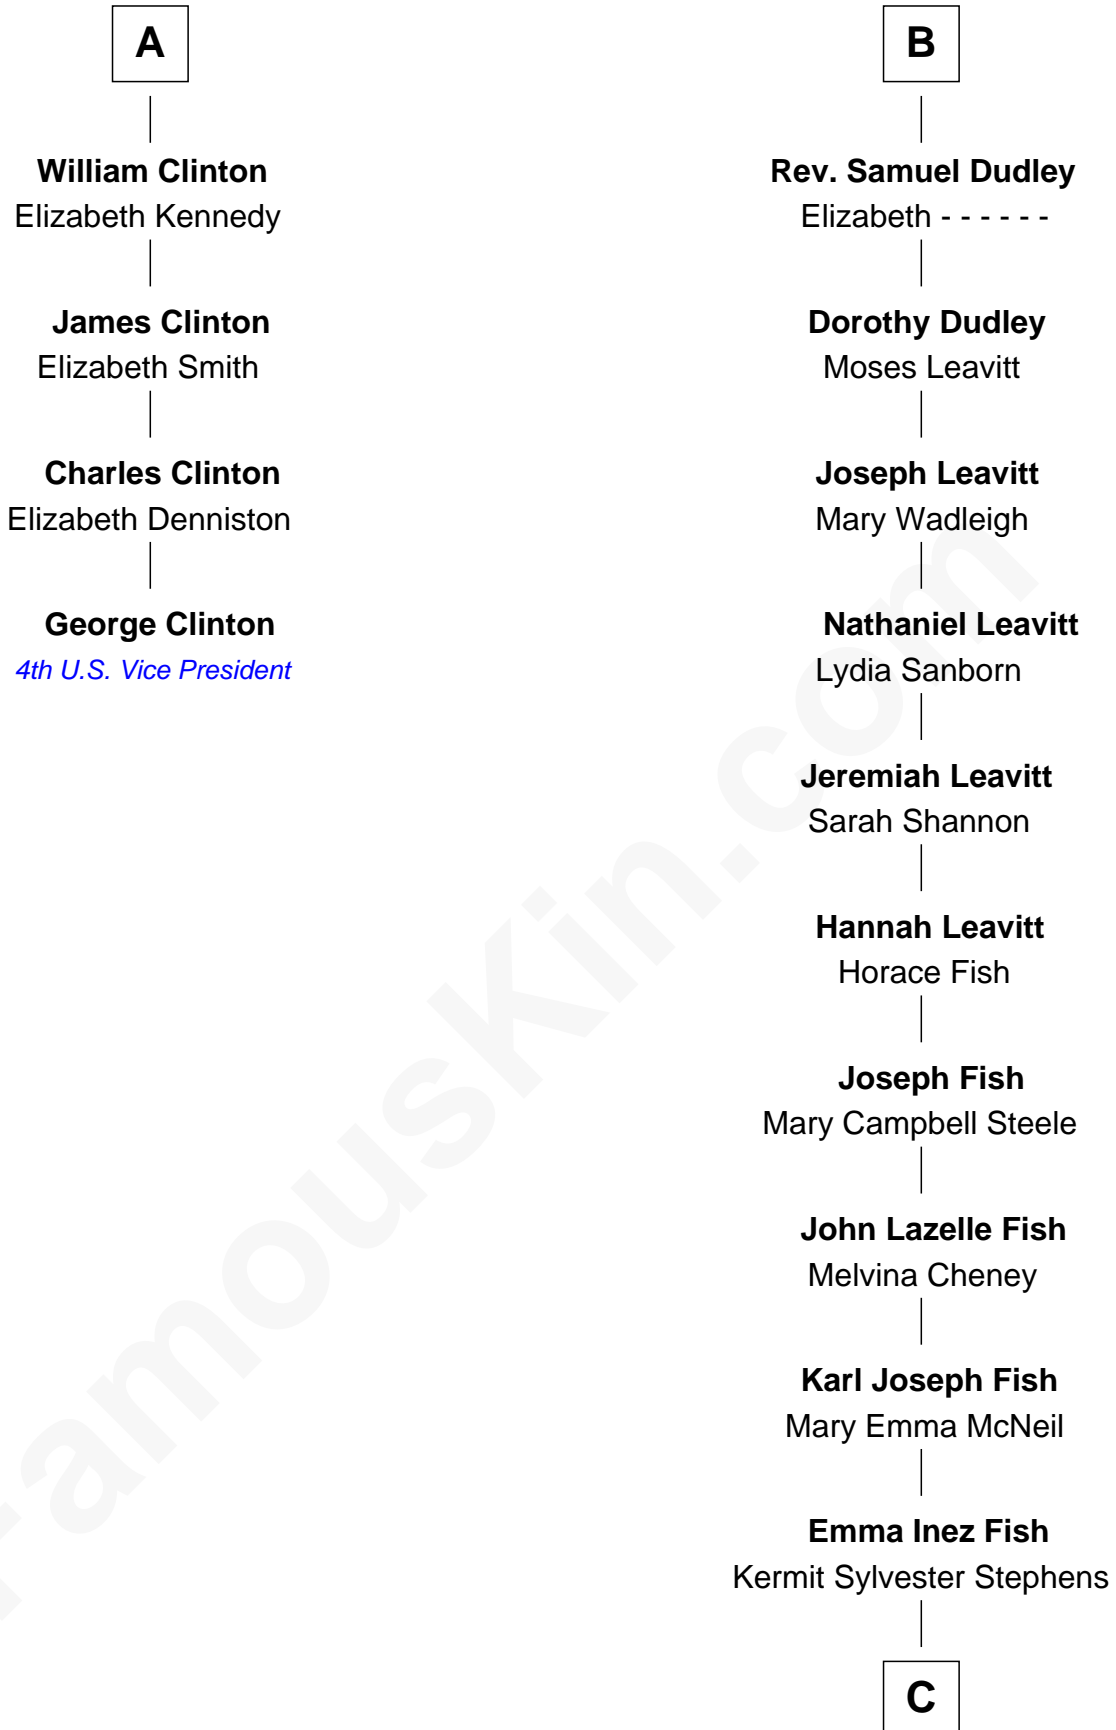

# FamousKin.com Relationship Chart of

**George Clinton**

*4th U.S. Vice President*

10th cousin 8 times removed of

**Keri Russell**

*TV and Movie Actress*

**Sir Ralph Neville**

Joan Beaufort

**Eleanor Neville**

Sir Henry Percy

**Katherine Percy**

Sir Edmund Grey

**George Grey**

Catherine Herbert

**Anne Grey**

Sir John Hussey

Sir Thomas Strangeways

**Joan Strangeways**

Sir William Willoughby

**Cecily Willoughby**

Sir Edward Sutton

**Sir John Sutton**

Cecily Grey

**Sir Henry Dudley**

----- Ashton

*Probable*

**Roger Dudley**

Susanna Thorne

**Gov. Thomas Dudley**

Dorothy York

**B**

C