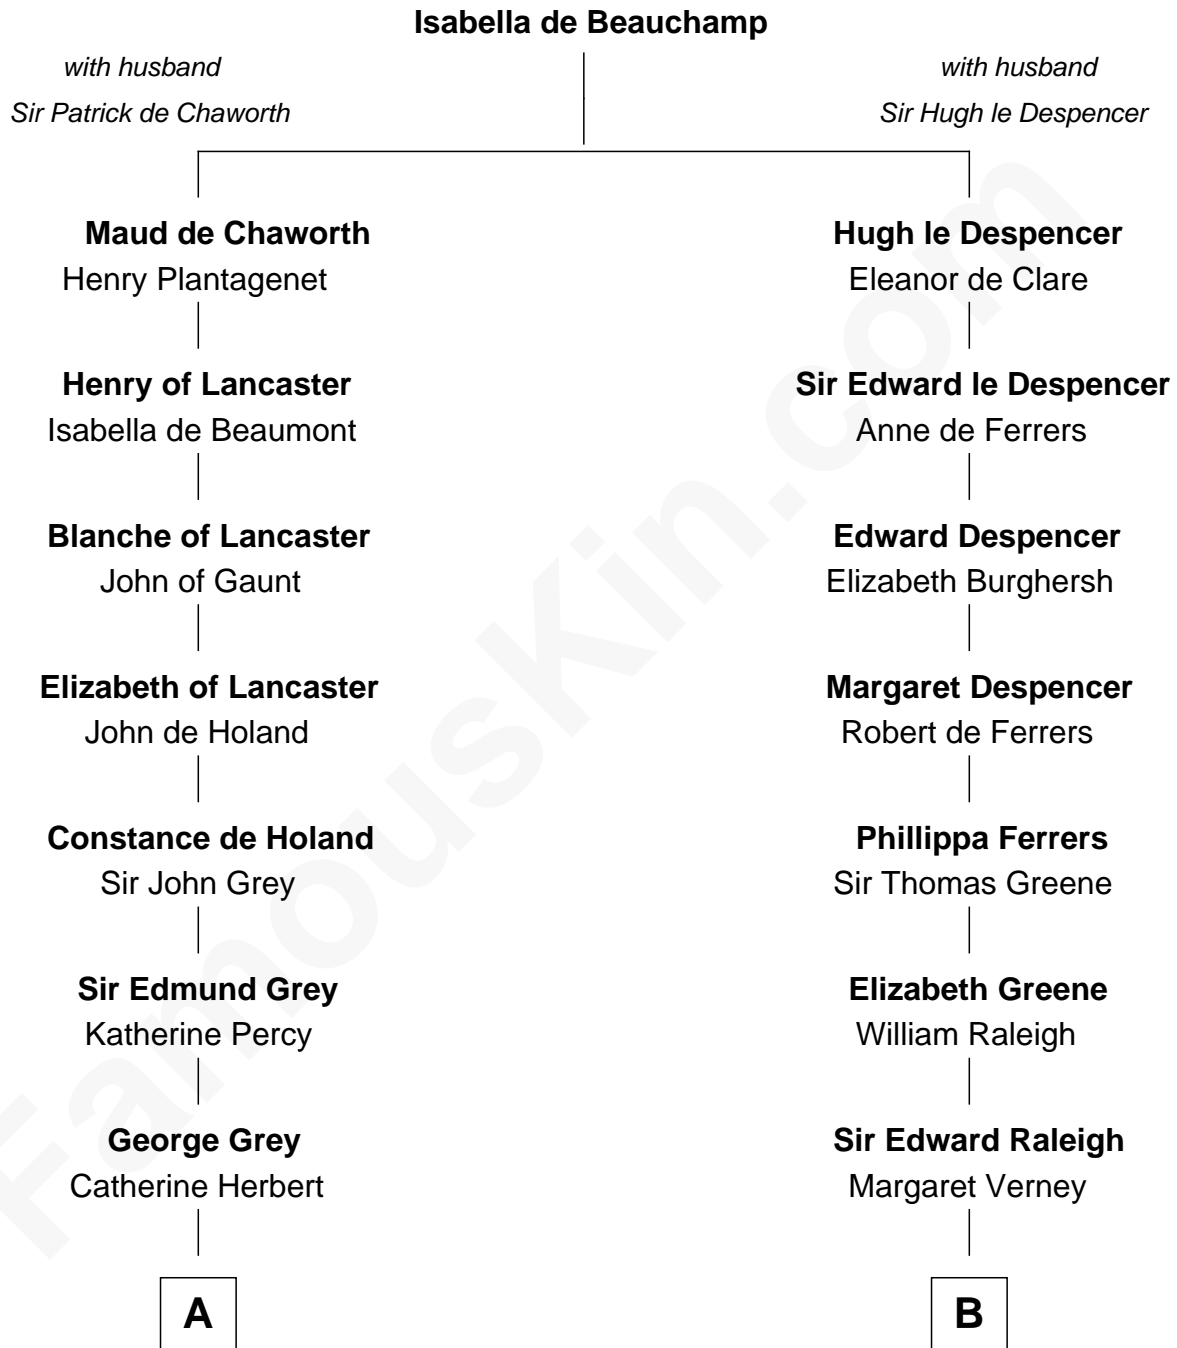

FamousKin.com Relationship Chart of

George Clinton

4th U.S. Vice President

14th cousin 7 times removed of

Amelia Earhart

Aviation Pioneer

C

Dr. Ephraim Otis

Mary Cornell

Isaac Otis

Caroline Abigail Curtis

Alfred Gideon Otis

Amelia Josephine Harres

Amelia Otis

Edwin Stanton Earhart

Amelia Earhart