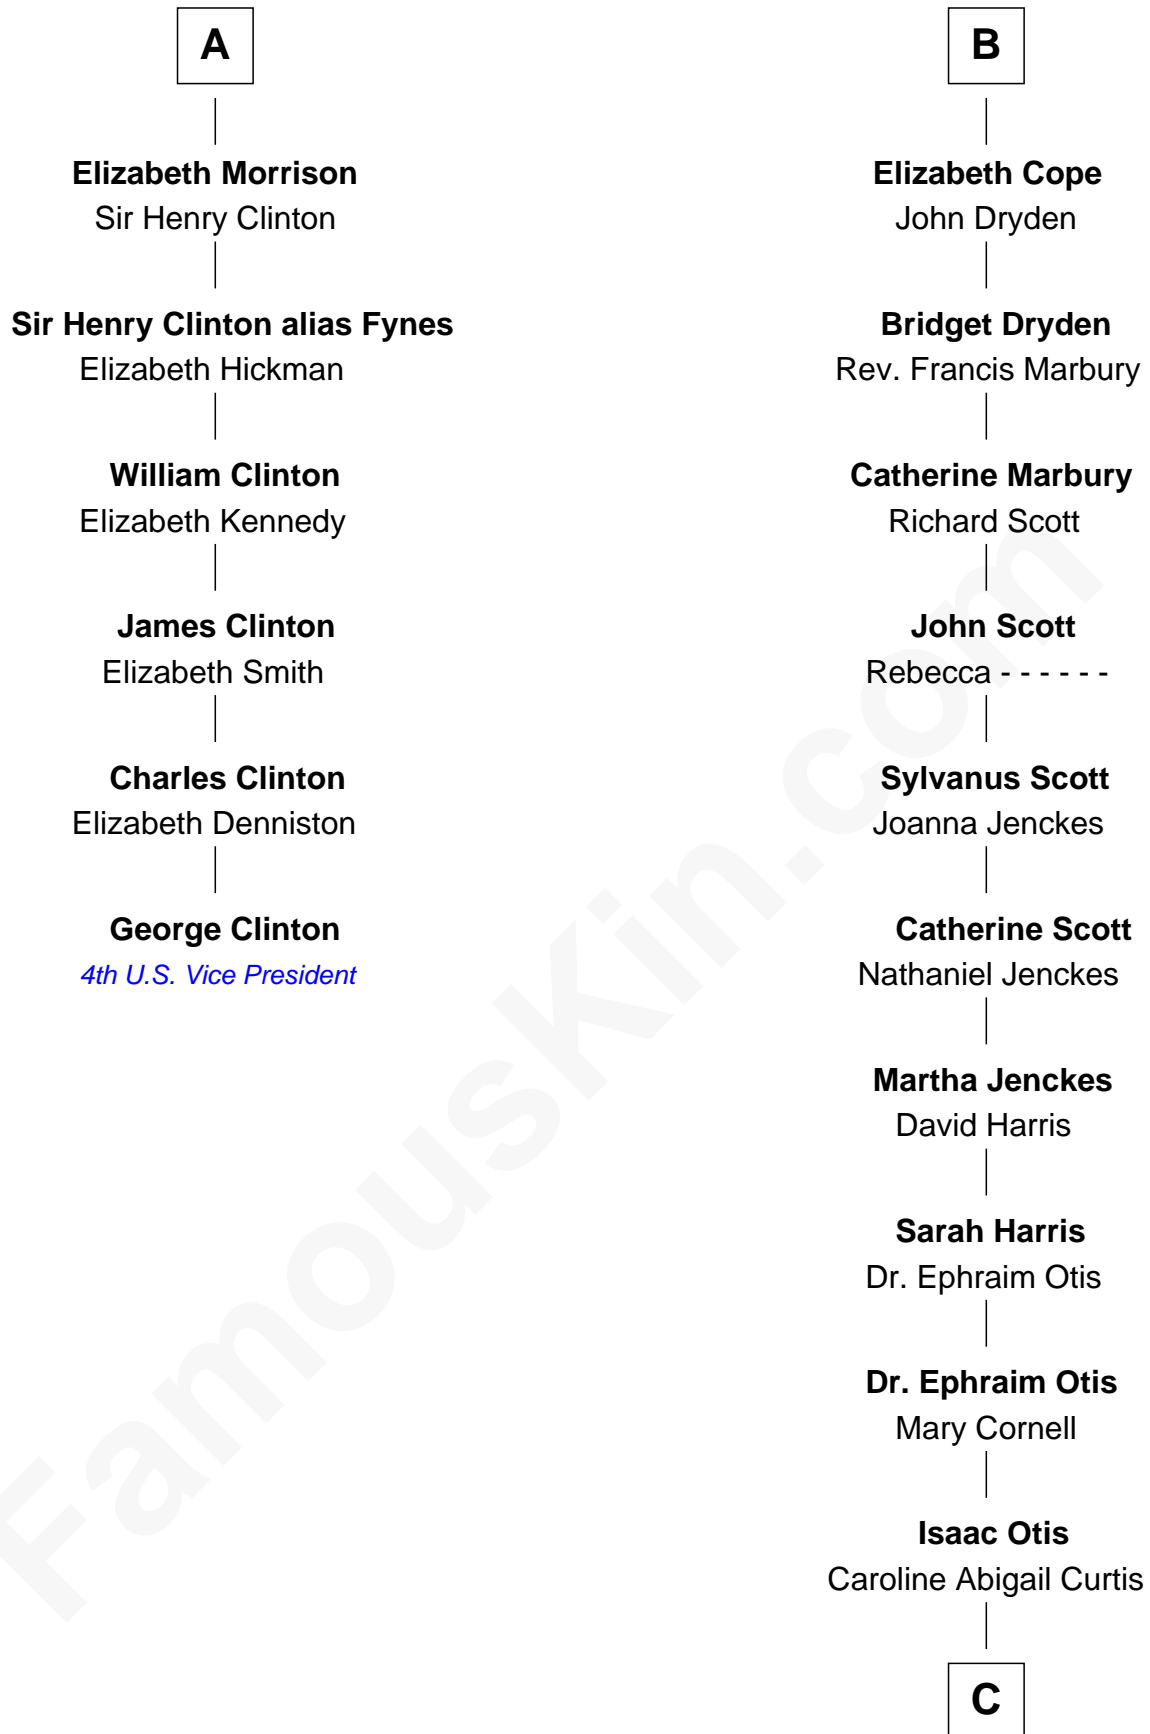

FamousKin.com Relationship Chart of

George Clinton

4th U.S. Vice President

12th cousin 7 times removed of

Amelia Earhart

Aviation Pioneer

Ralph de Stafford

Margaret de Audley

John de Ferrers

Robert de Ferrers

Margaret Despencer

Phillippa Ferrers

Sir Thomas Greene

Elizabeth Greene

William Raleigh

Sir Edward Raleigh

Margaret Verney

Sir Edward Raleigh

Anne Chamberlayne

Bridget Raleigh

Sir John Cope

B

C

Alfred Gideon Otis
Amelia Josephine Harres

Amelia Otis
Edwin Stanton Earhart

Amelia Earhart
Aviation Pioneer

FamousKin.com