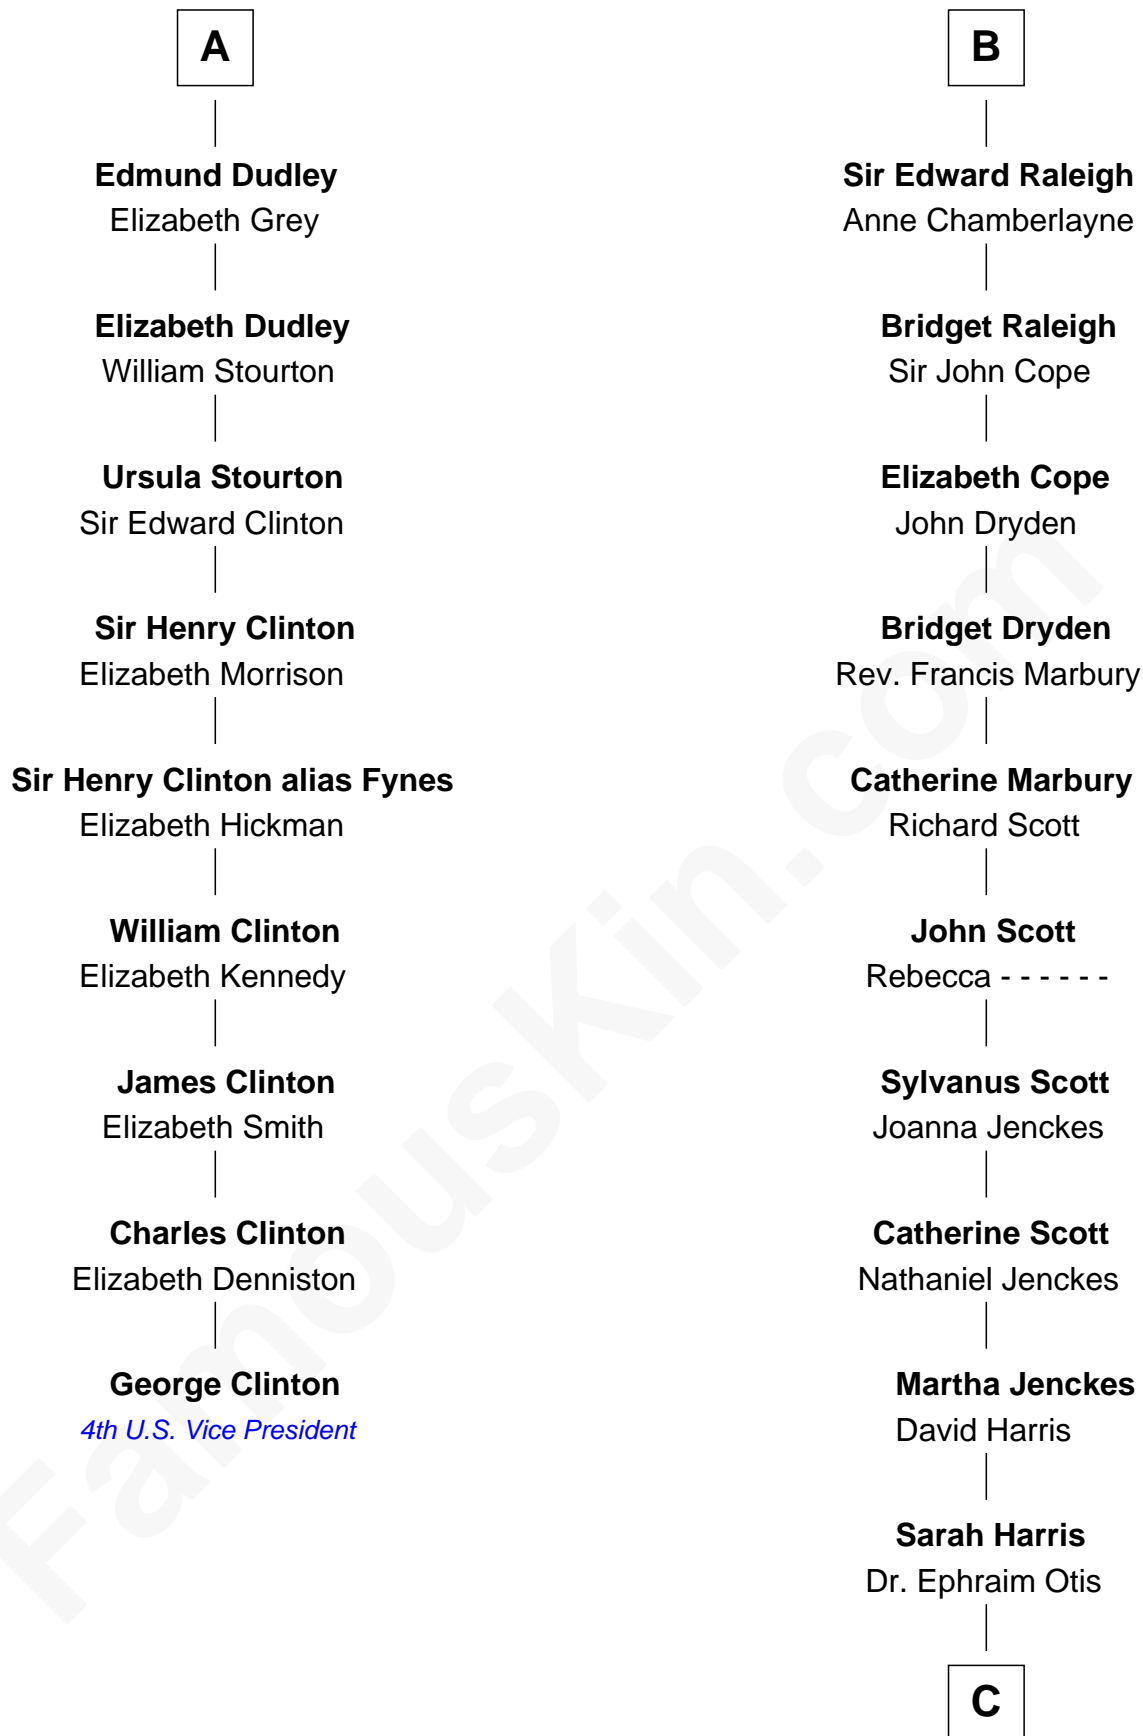

FamousKin.com Relationship Chart of

George Clinton

4th U.S. Vice President

15th cousin 6 times removed of

Amelia Earhart

Aviation Pioneer

Sir Hugh le Despencer

Isabella de Beauchamp

Eleanor de Clare

Sir Edward le Despencer

Anne de Ferrers

Edward Despencer

Elizabeth Burghersh

Margaret Despencer

Robert de Ferrers

Phillippa Ferrers

Sir Thomas Greene

Elizabeth Greene

William Raleigh

Sir Edward Raleigh

Margaret Verney

B

C

Dr. Ephraim Otis

Mary Cornell

Isaac Otis

Caroline Abigail Curtis

Alfred Gideon Otis

Amelia Josephine Harres

Amelia Otis

Edwin Stanton Earhart

Amelia Earhart