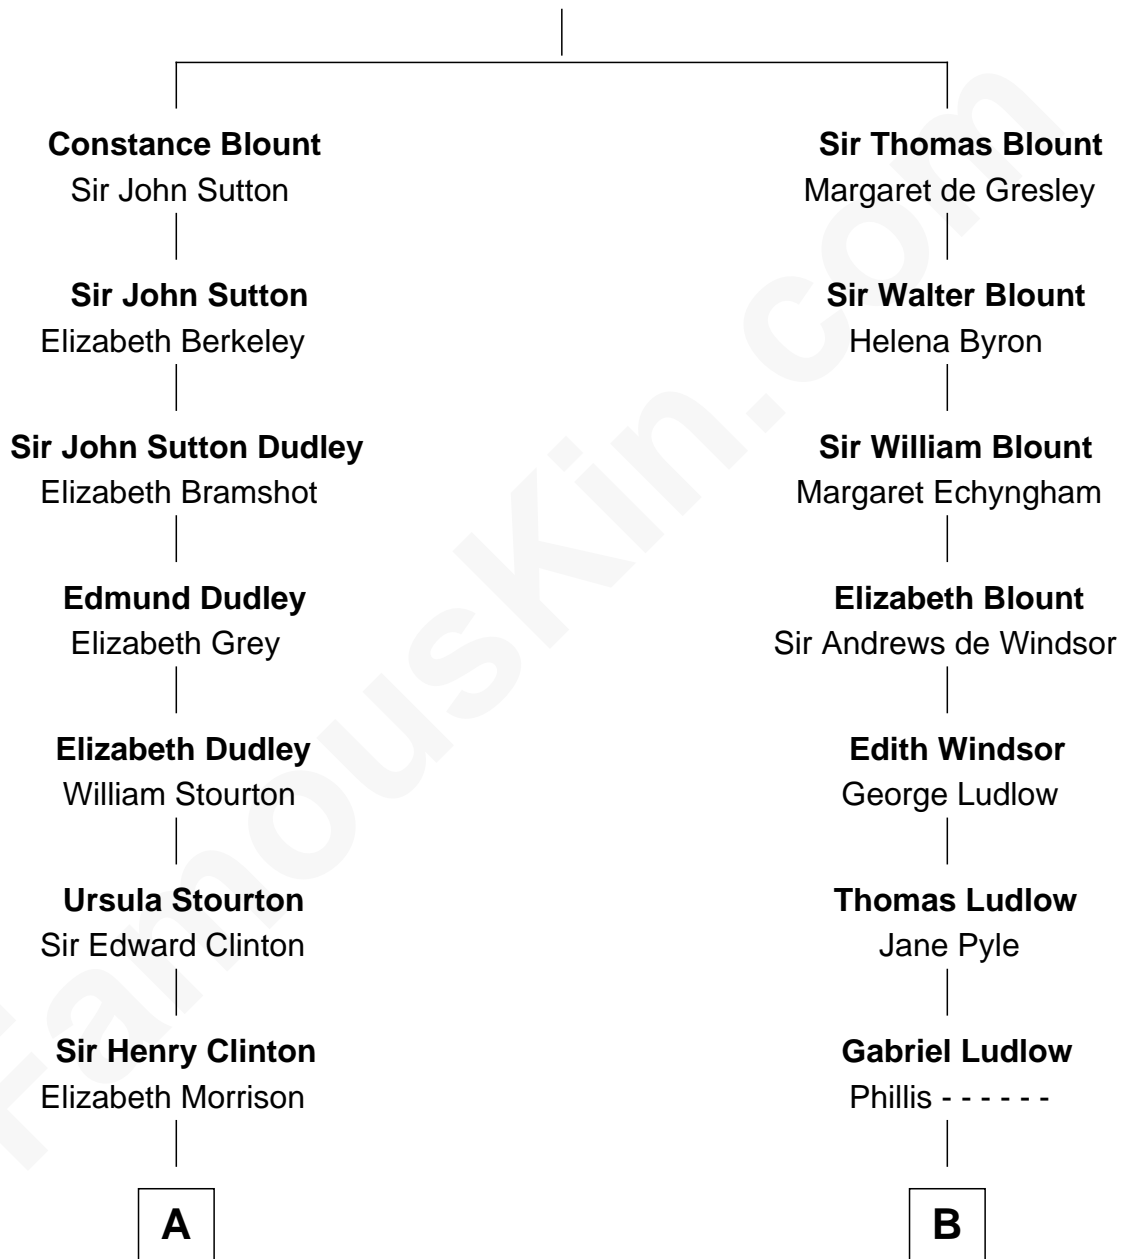

FamousKin.com Relationship Chart of

George Clinton

4th U.S. Vice President

11th cousin of

William Henry Harrison

9th U.S. President

Sir Walter Blount

Sancha de Ayala

A

Sir Henry Clinton alias Fynes

Elizabeth Hickman

William Clinton

Elizabeth Kennedy

James Clinton

Elizabeth Smith

Charles Clinton

Elizabeth Denniston

George Clinton

4th U.S. Vice President

B

Sarah Ludlow

Col. John Carter

Col. Robert Carter

Elizabeth Landon