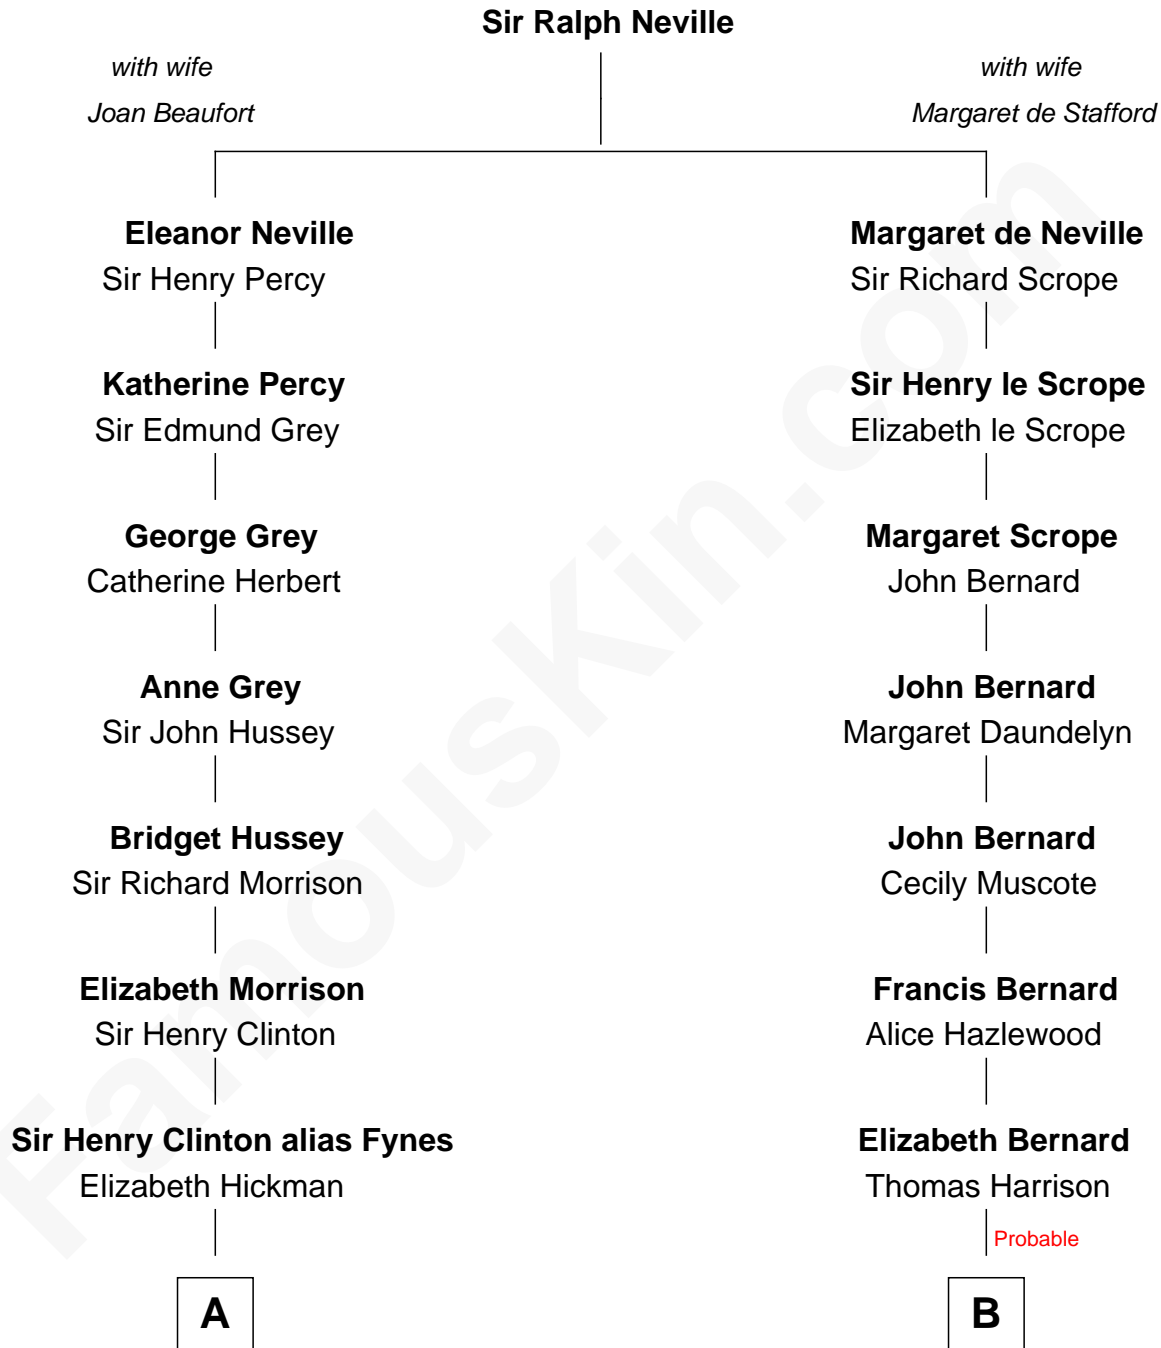

# FamousKin.com Relationship Chart of

**George Clinton**

*4th U.S. Vice President*

10th cousin 2 times removed of

**William Henry Harrison**

*9th U.S. President*

**A**

**William Clinton**  
Elizabeth Kennedy

**James Clinton**  
Elizabeth Smith

**Charles Clinton**  
Elizabeth Denniston

**George Clinton**  
*4th U.S. Vice President*

**B**

**Benjamin Harrison**  
Mary - - - - -

**Benjamin Harrison**  
Hannah Churchill

**Benjamin Harrison**  
Elizabeth Burwell

**Benjamin Harrison**  
Anne Carter

**Benjamin Harrison**  
Elizabeth Bassett

**William Henry Harrison**  
*9th U.S. President*