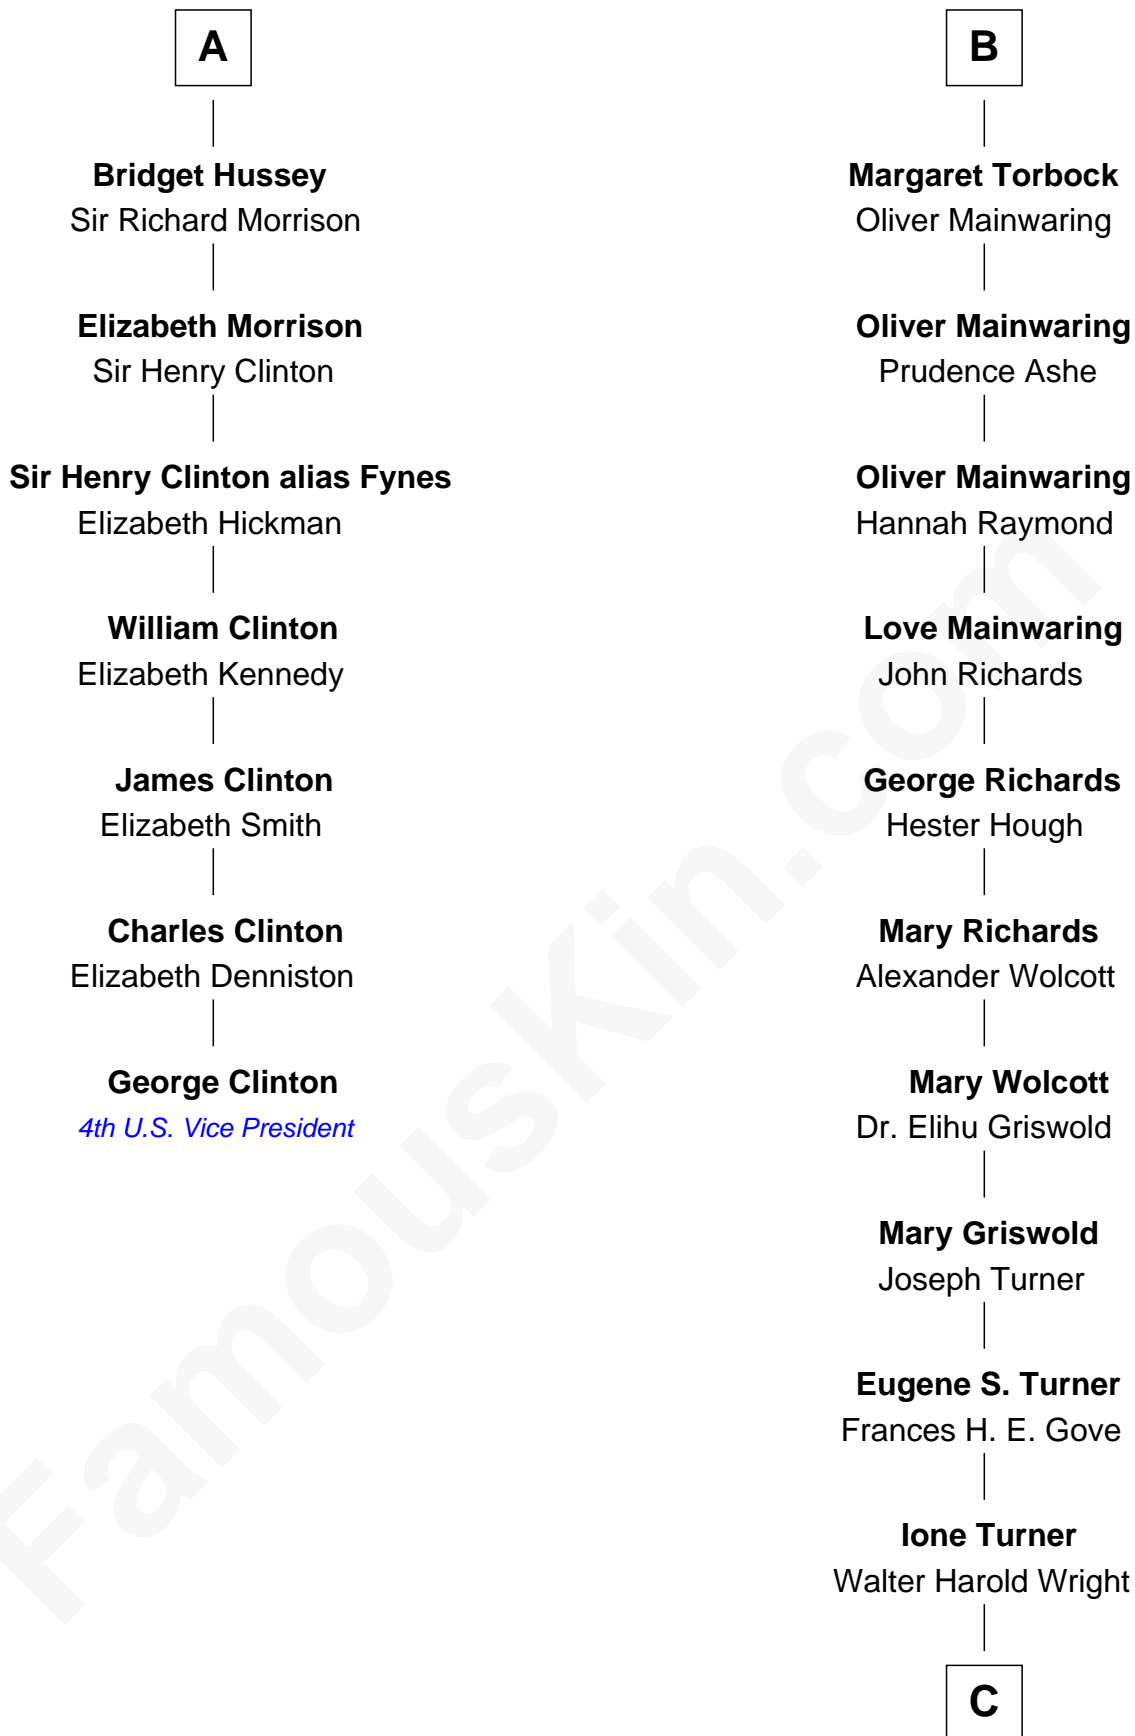

FamousKin.com Relationship Chart of

George Clinton

4th U.S. Vice President

13th cousin 7 times removed of

Ed Helms

TV and Movie Actor

Elizabeth de Badlesmere

with husband
Sir Edmund Mortimer

with husband
Sir William de Bohun

Sir Roger de Mortimer
Philippa de Montagu

Elizabeth de Bohun
Sir Richard Fitzalan

Edmund Mortimer
Philippa Plantagenet

Elizabeth Fitzalan
Sir Robert Goushill

Elizabeth Mortimer
Sir Henry Percy

Joan Goushill
Sir Thomas Stanley

Sir Henry Percy
Eleanor Neville

Sir John Stanley
Elizabeth Weever

Katherine Percy
Sir Edmund Grey

Margery Stanley
Sir William Torbock

George Grey
Catherine Herbert

Thomas Torbock
Elizabeth Moore

Anne Grey
Sir John Hussey

William Torbock
Catherine Gerard

A

B

C

Inez Emeline Wright
George Pullen Jackson

Frances Helen Jackson
Fitzgerald Sale Parker

Pamela Ann Parker
John A. Helms