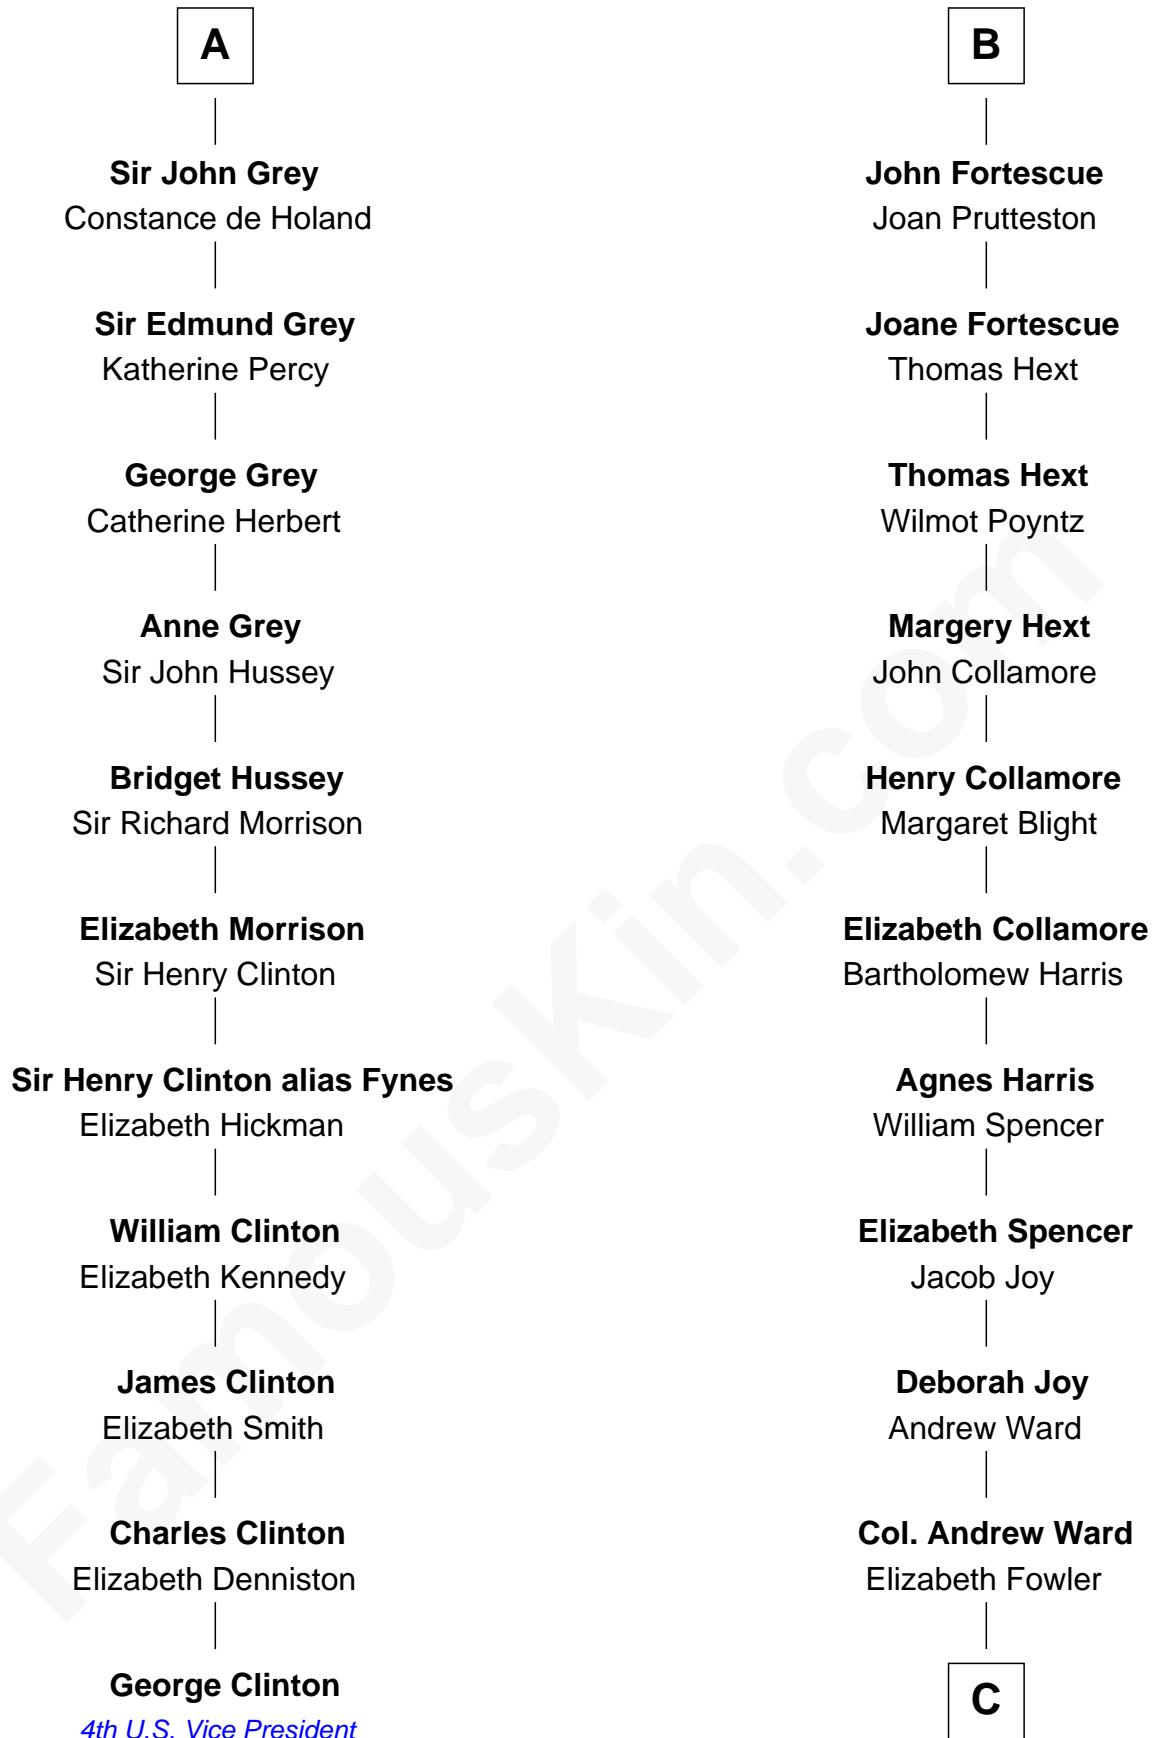

# FamousKin.com Relationship Chart of

**George Clinton**

*4th U.S. Vice President*

17th cousin 3 times removed of

**Harriet Beecher Stowe**

*Author of Uncle Tom's Cabin*

**C**

**Andrew Ward**

Diana Hubbard

**Roxana Ward**

Eli Foote

**Roxana Foote**

Rev. Dr. Lyman Beecher

**Harriet Beecher Stowe**

*Author of Uncle Tom's Cabin*

FamousKin.com