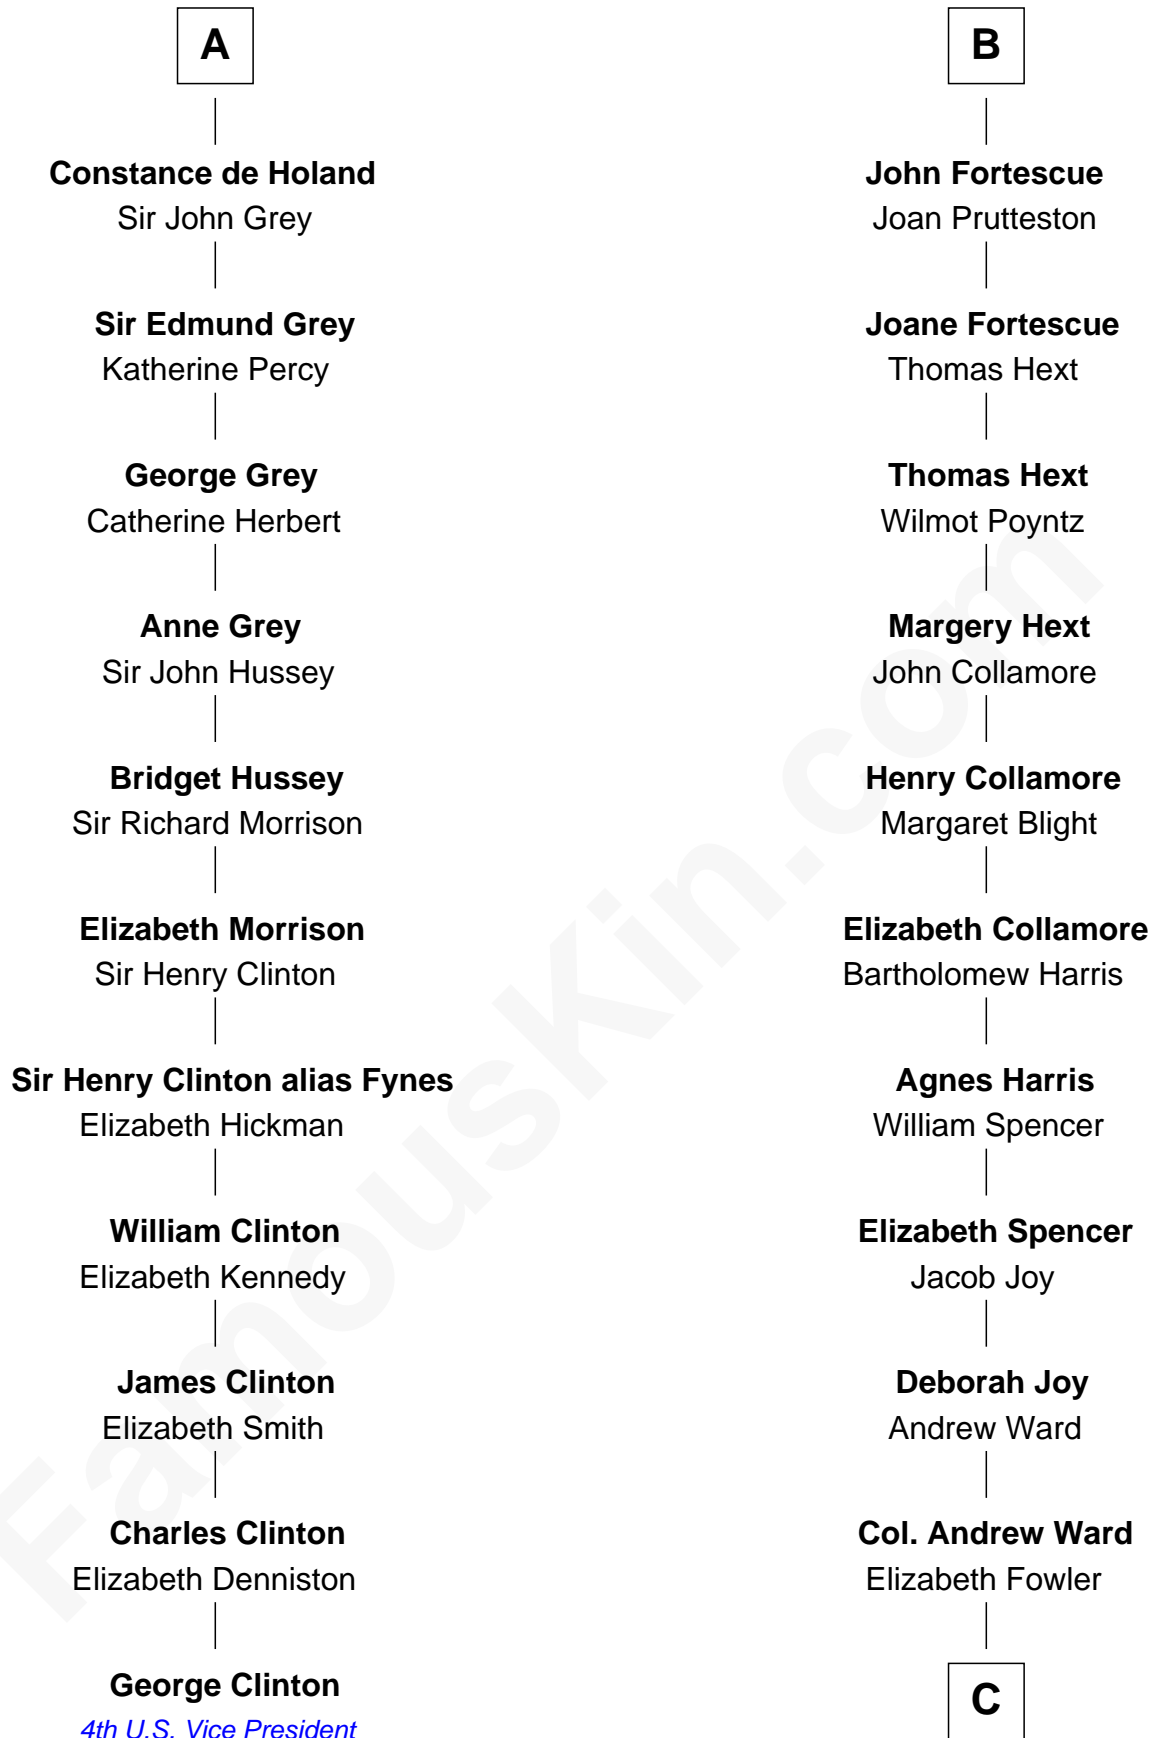

FamousKin.com Relationship Chart of

George Clinton

4th U.S. Vice President

17th cousin 3 times removed of

Harriet Beecher Stowe

Author of Uncle Tom's Cabin

C

Andrew Ward

Diana Hubbard

Roxana Ward

Eli Foote

Roxana Foote

Rev. Dr. Lyman Beecher

Harriet Beecher Stowe

Author of Uncle Tom's Cabin

FamousKin.com