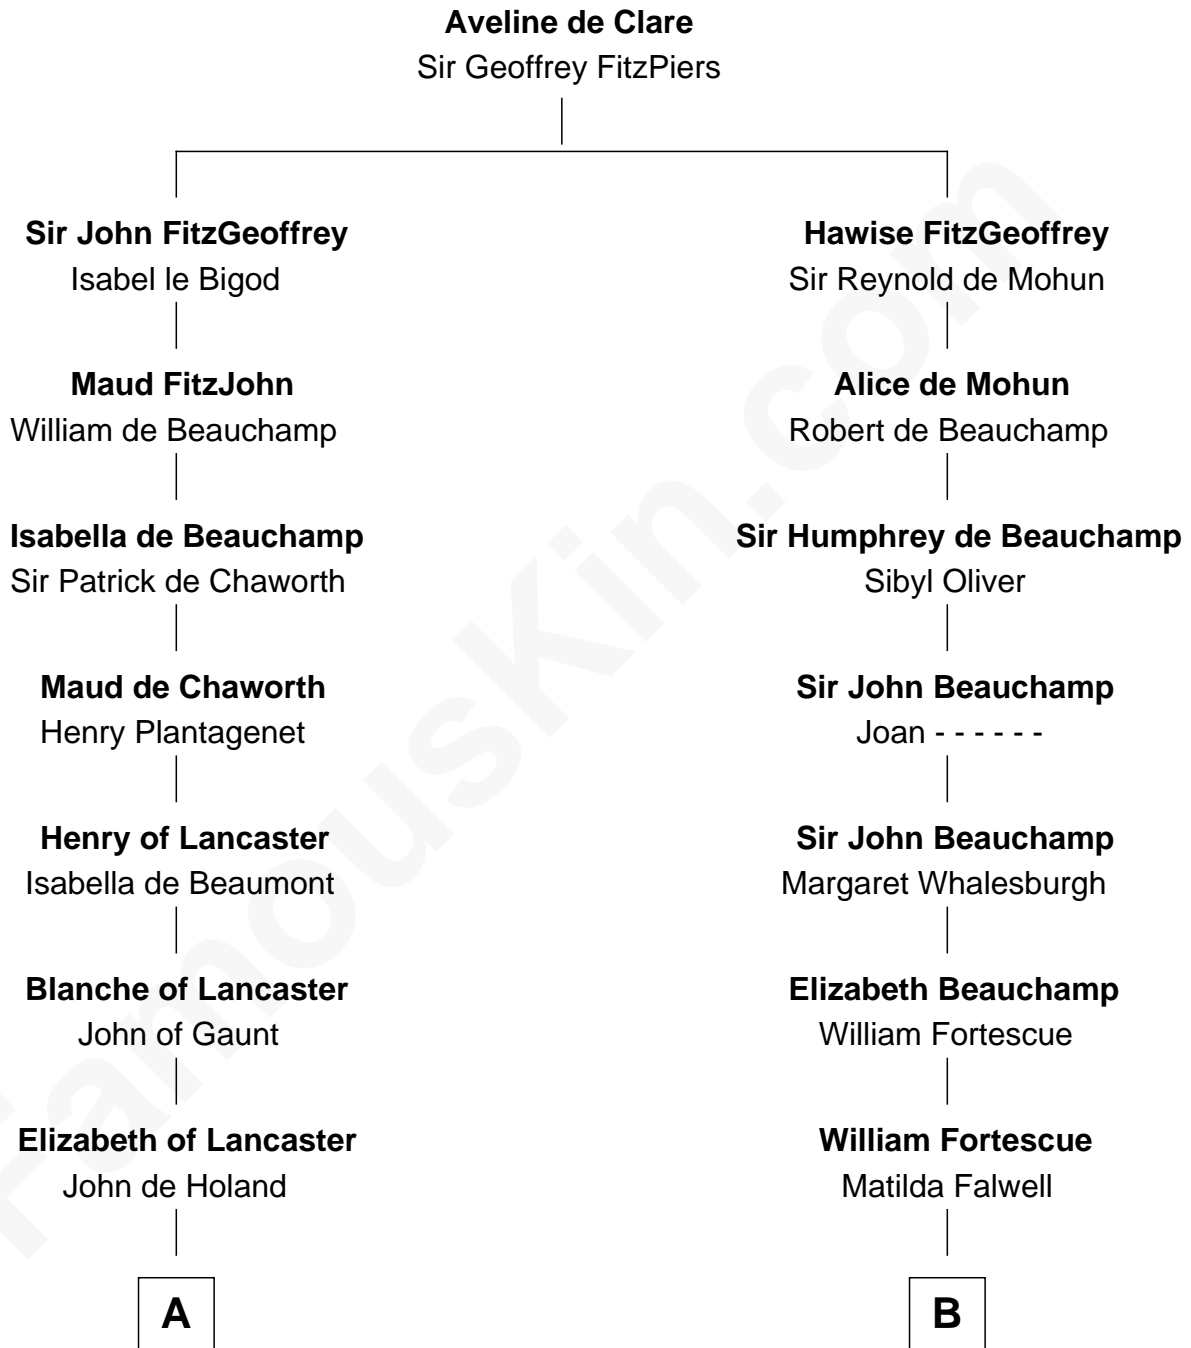

FamousKin.com Relationship Chart of

George Clinton

4th U.S. Vice President

17th cousin 3 times removed of

Harriet Beecher Stowe

Author of Uncle Tom's Cabin

C

Andrew Ward

Diana Hubbard

Roxana Ward

Eli Foote

Roxana Foote

Rev. Dr. Lyman Beecher

Harriet Beecher Stowe

Author of Uncle Tom's Cabin

FamousKin.com