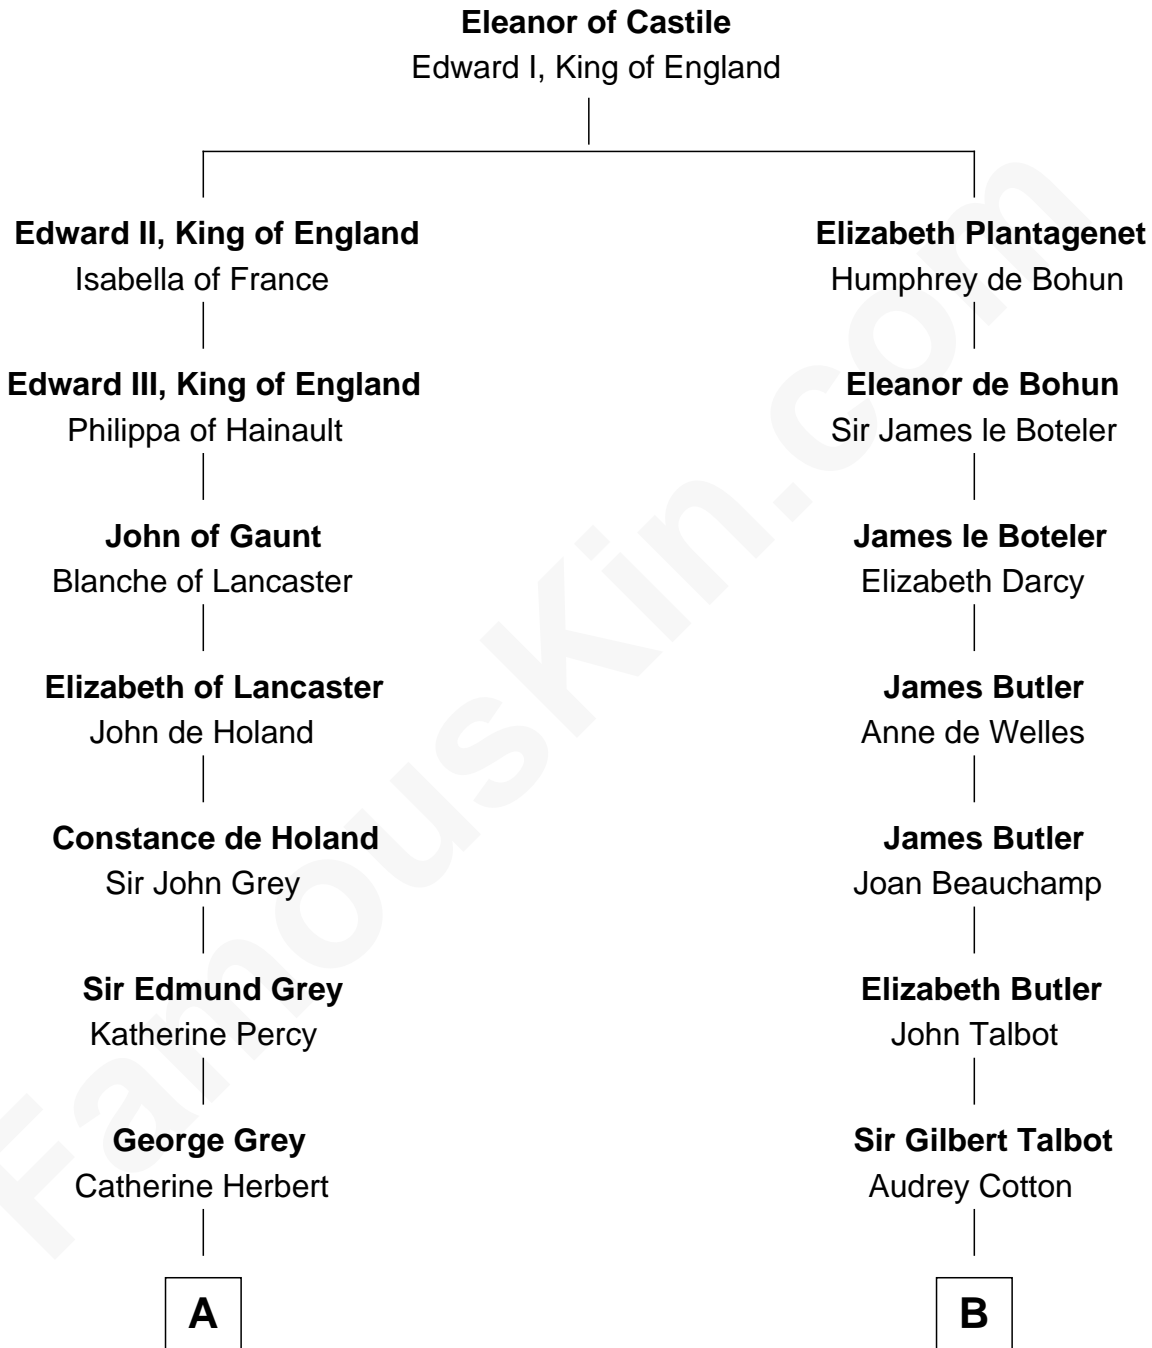

FamousKin.com Relationship Chart of

George Clinton

4th U.S. Vice President

14th cousin 4 times removed of

Jay Gould

American Railroad "Robber Baron"

FamousKin.com