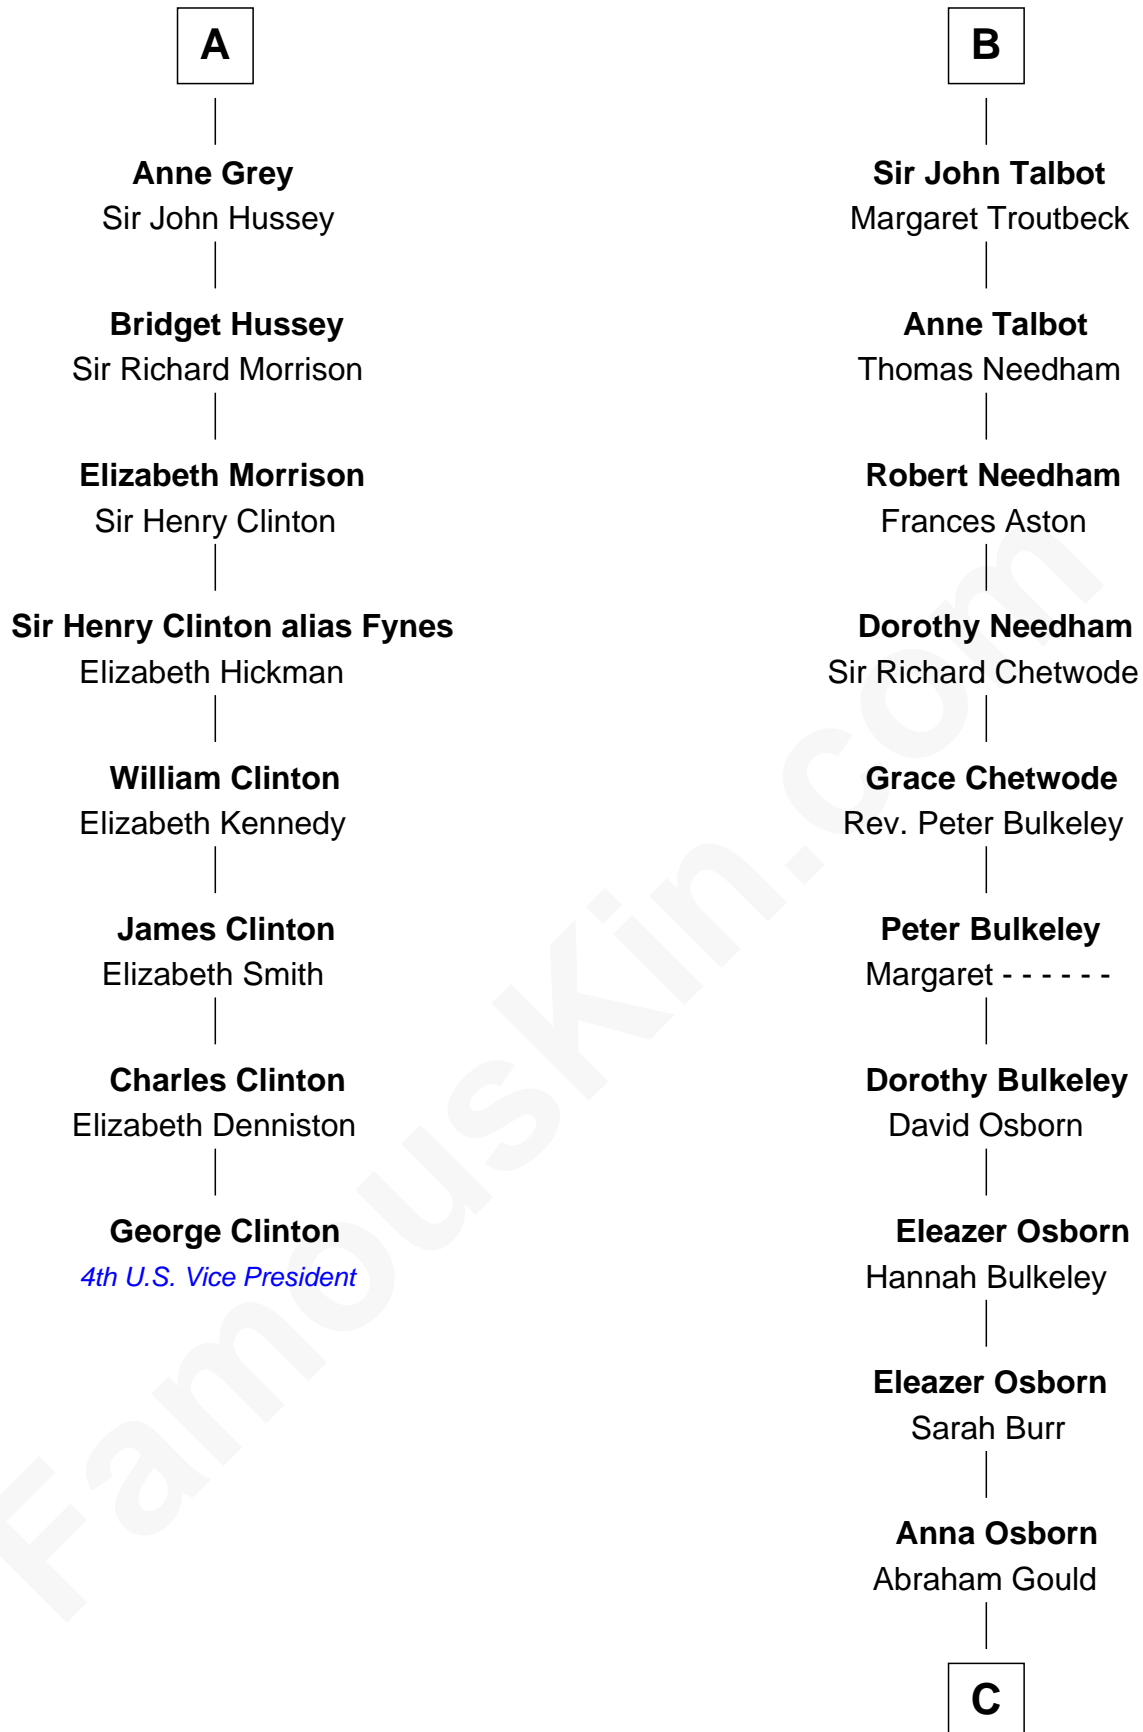

FamousKin.com Relationship Chart of

George Clinton

4th U.S. Vice President

14th cousin 4 times removed of

Jay Gould

American Railroad "Robber Baron"

FamousKin.com