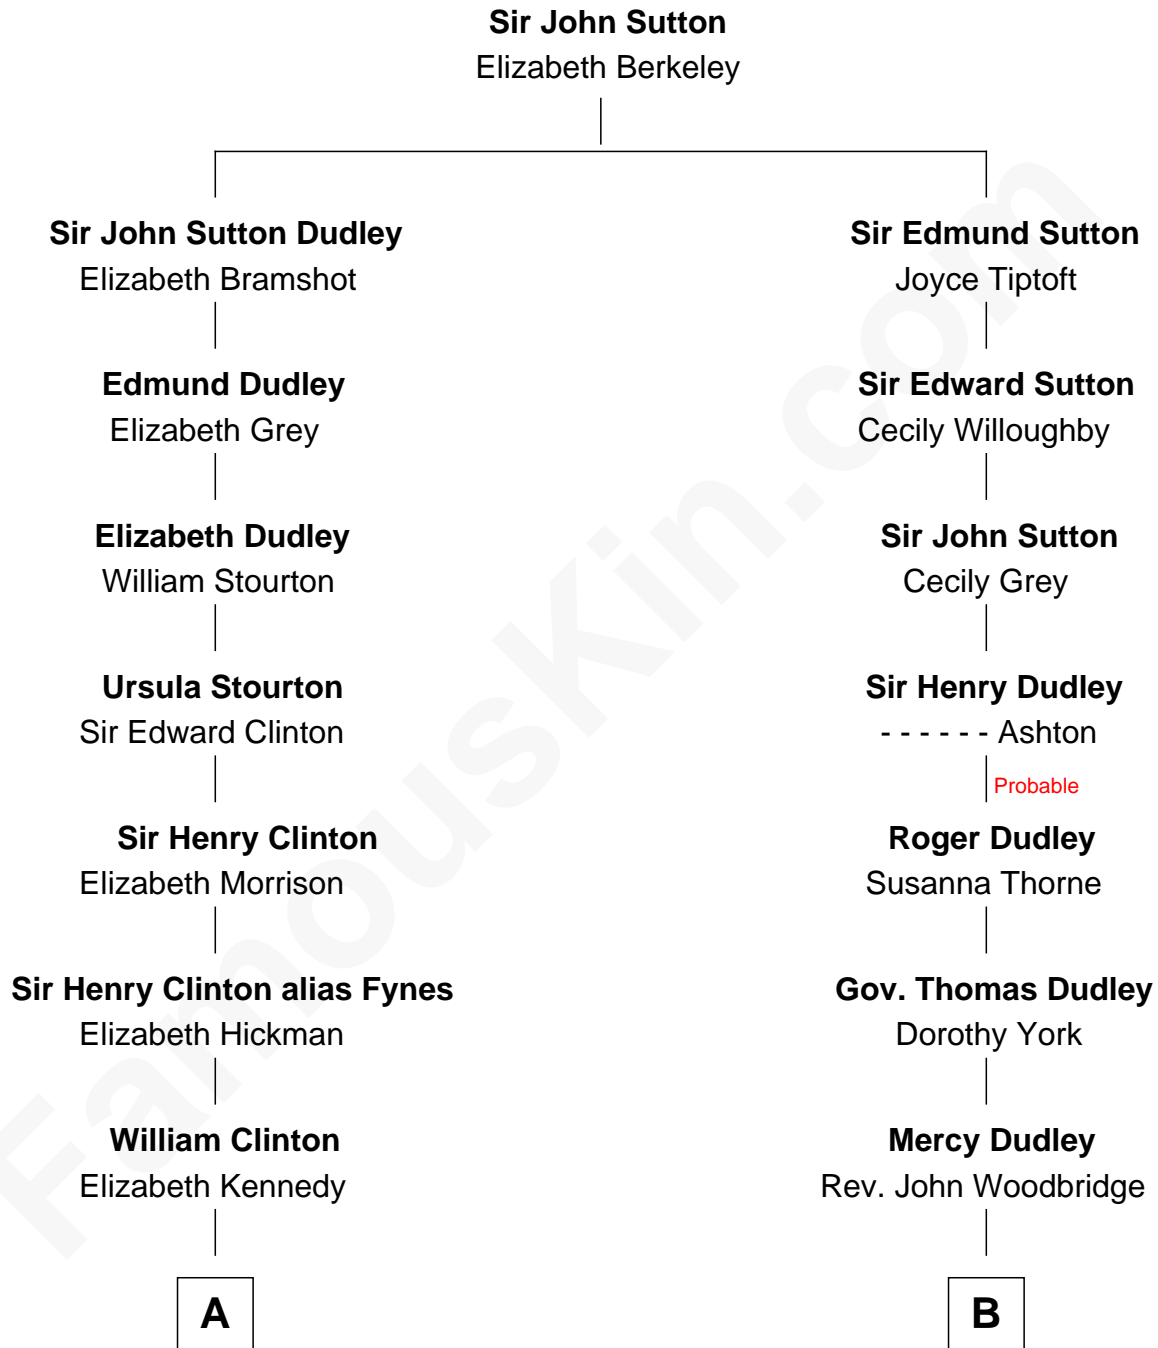

FamousKin.com Relationship Chart of

George Clinton

4th U.S. Vice President

9th cousin 4 times removed of

William Marsh Rice

Founder of Rice University

A

James Clinton
Elizabeth Smith

Charles Clinton
Elizabeth Denniston

George Clinton
4th U.S. Vice President

B

Martha Woodbridge
Samuel Ruggles

Sarah Ruggles
John Holbrook

John Holbrook
Mary Hunt

Hannah Holbrook
Urban Bates

Sarah Bates
David Rice

David Rice
Patty Hall

William Marsh Rice
Founder of Rice University