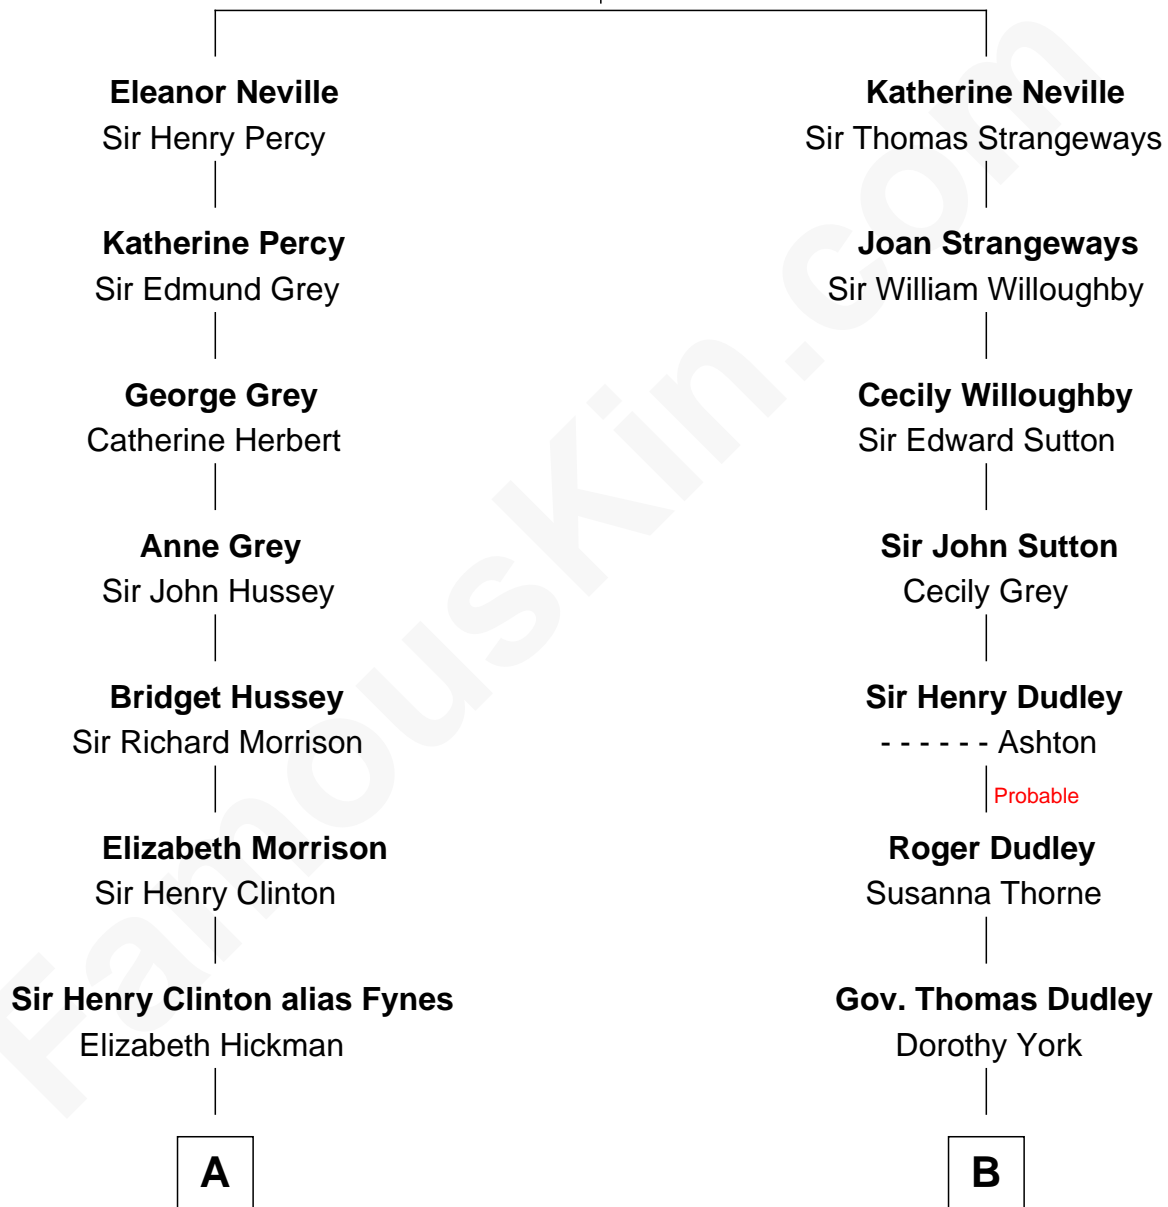

FamousKin.com Relationship Chart of

George Clinton

4th U.S. Vice President

10th cousin 4 times removed of

William Marsh Rice

Founder of Rice University

Sir Ralph Neville

Joan Beaufort

A

William Clinton
Elizabeth Kennedy

James Clinton
Elizabeth Smith

Charles Clinton
Elizabeth Denniston

George Clinton
4th U.S. Vice President

B

Mercy Dudley
Rev. John Woodbridge

Martha Woodbridge
Samuel Ruggles

Sarah Ruggles
John Holbrook

John Holbrook
Mary Hunt

Hannah Holbrook
Urban Bates

Sarah Bates
David Rice

David Rice
Patty Hall

William Marsh Rice
Founder of Rice University