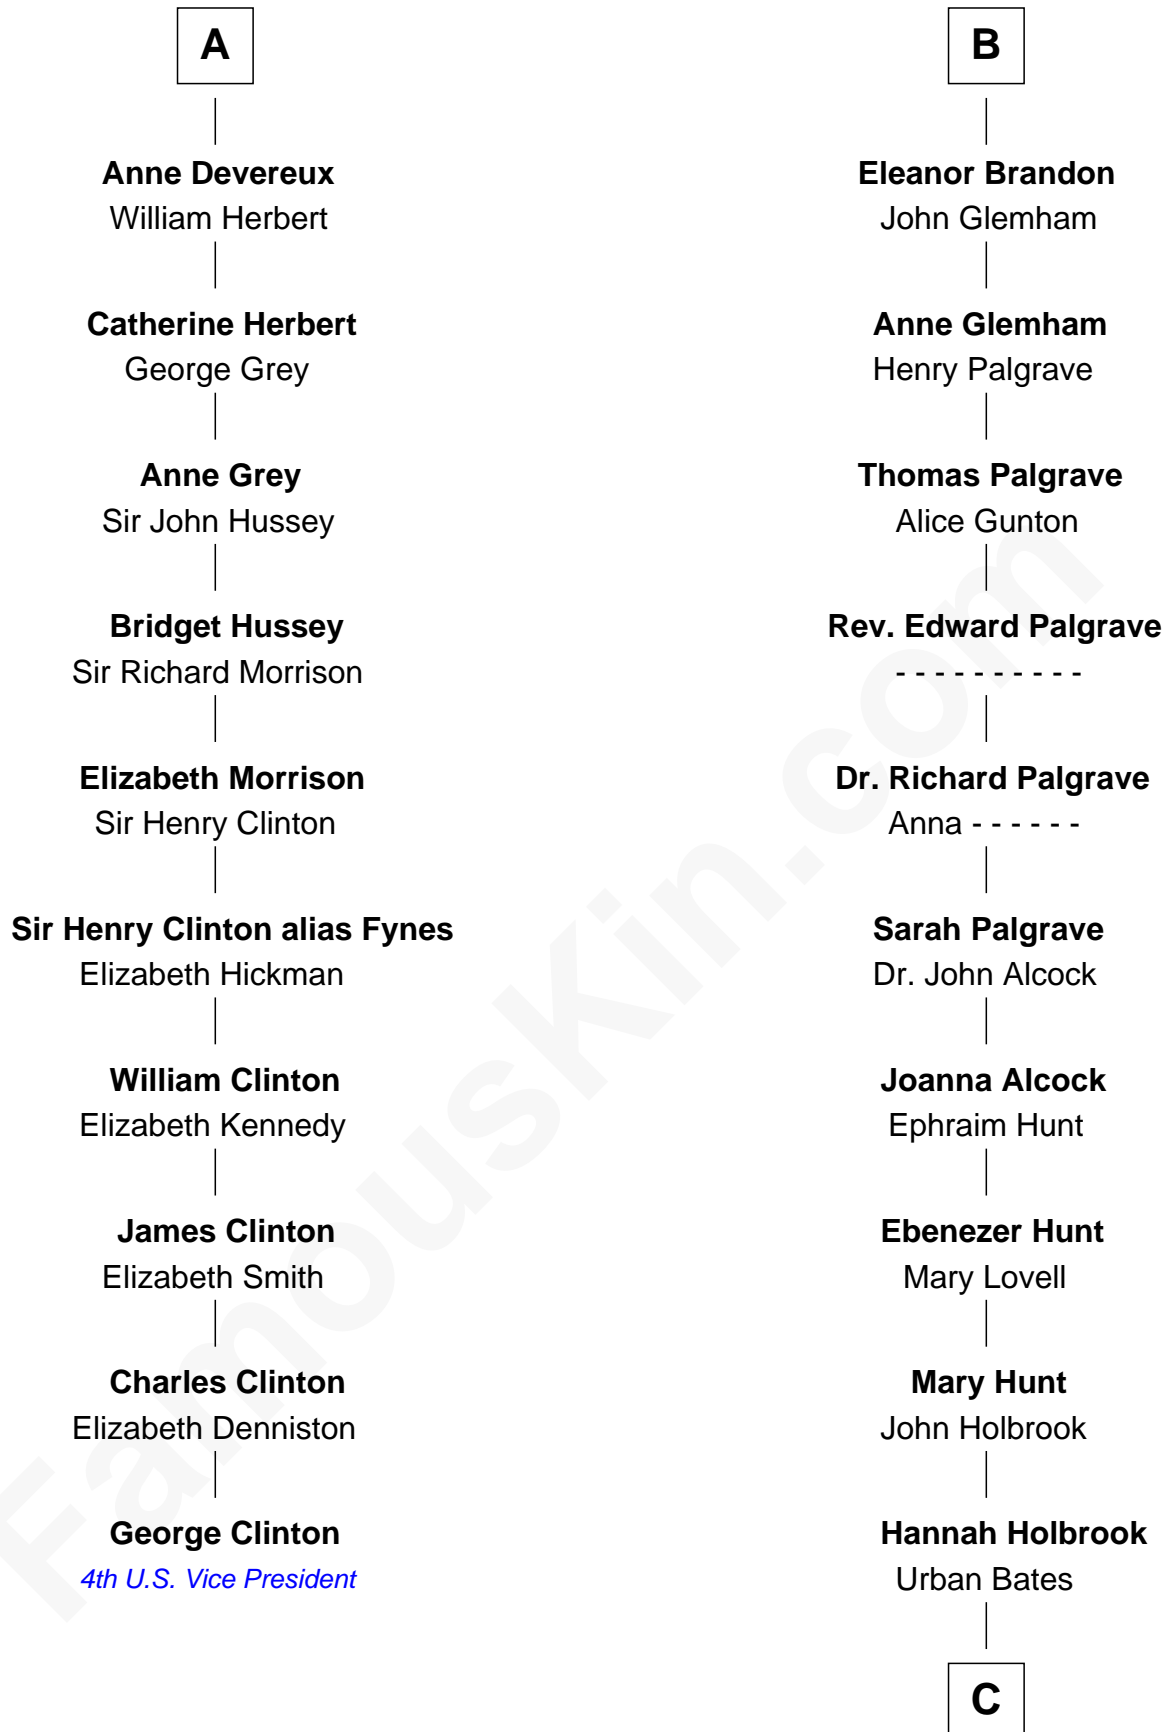

FamousKin.com Relationship Chart of

George Clinton

4th U.S. Vice President

16th cousin 3 times removed of

William Marsh Rice

Founder of Rice University

Sir Humphrey de Bohun

Eleanor de Braiose

Margery de Bohun
Sir Thebaud de Verdun

Sir Thebaud de Verdun
Maud Mortimer

Margery de Verdun
Sir John Crophull

Thomas Crophull
Sybil Delabere

Agnes Crophull
Sir Walter Devereux

Sir Walter Devereux
Elizabeth Bromwich

Sir Walter Devereux
Elizabeth Merbery

A

Humphrey de Bohun
Maud de Fiennes

Humphrey de Bohun
Elizabeth Plantagenet

Sir William de Bohun
Elizabeth de Badlesmere

Elizabeth de Bohun
Sir Richard Fitzalan

Elizabeth Fitzalan
Sir Robert Goushill

Elizabeth Goushill
Sir Robert Wingfield

Elizabeth Wingfield
Sir William Brandon

B

C

|
Sarah Bates

David Rice

|
David Rice

Patty Hall