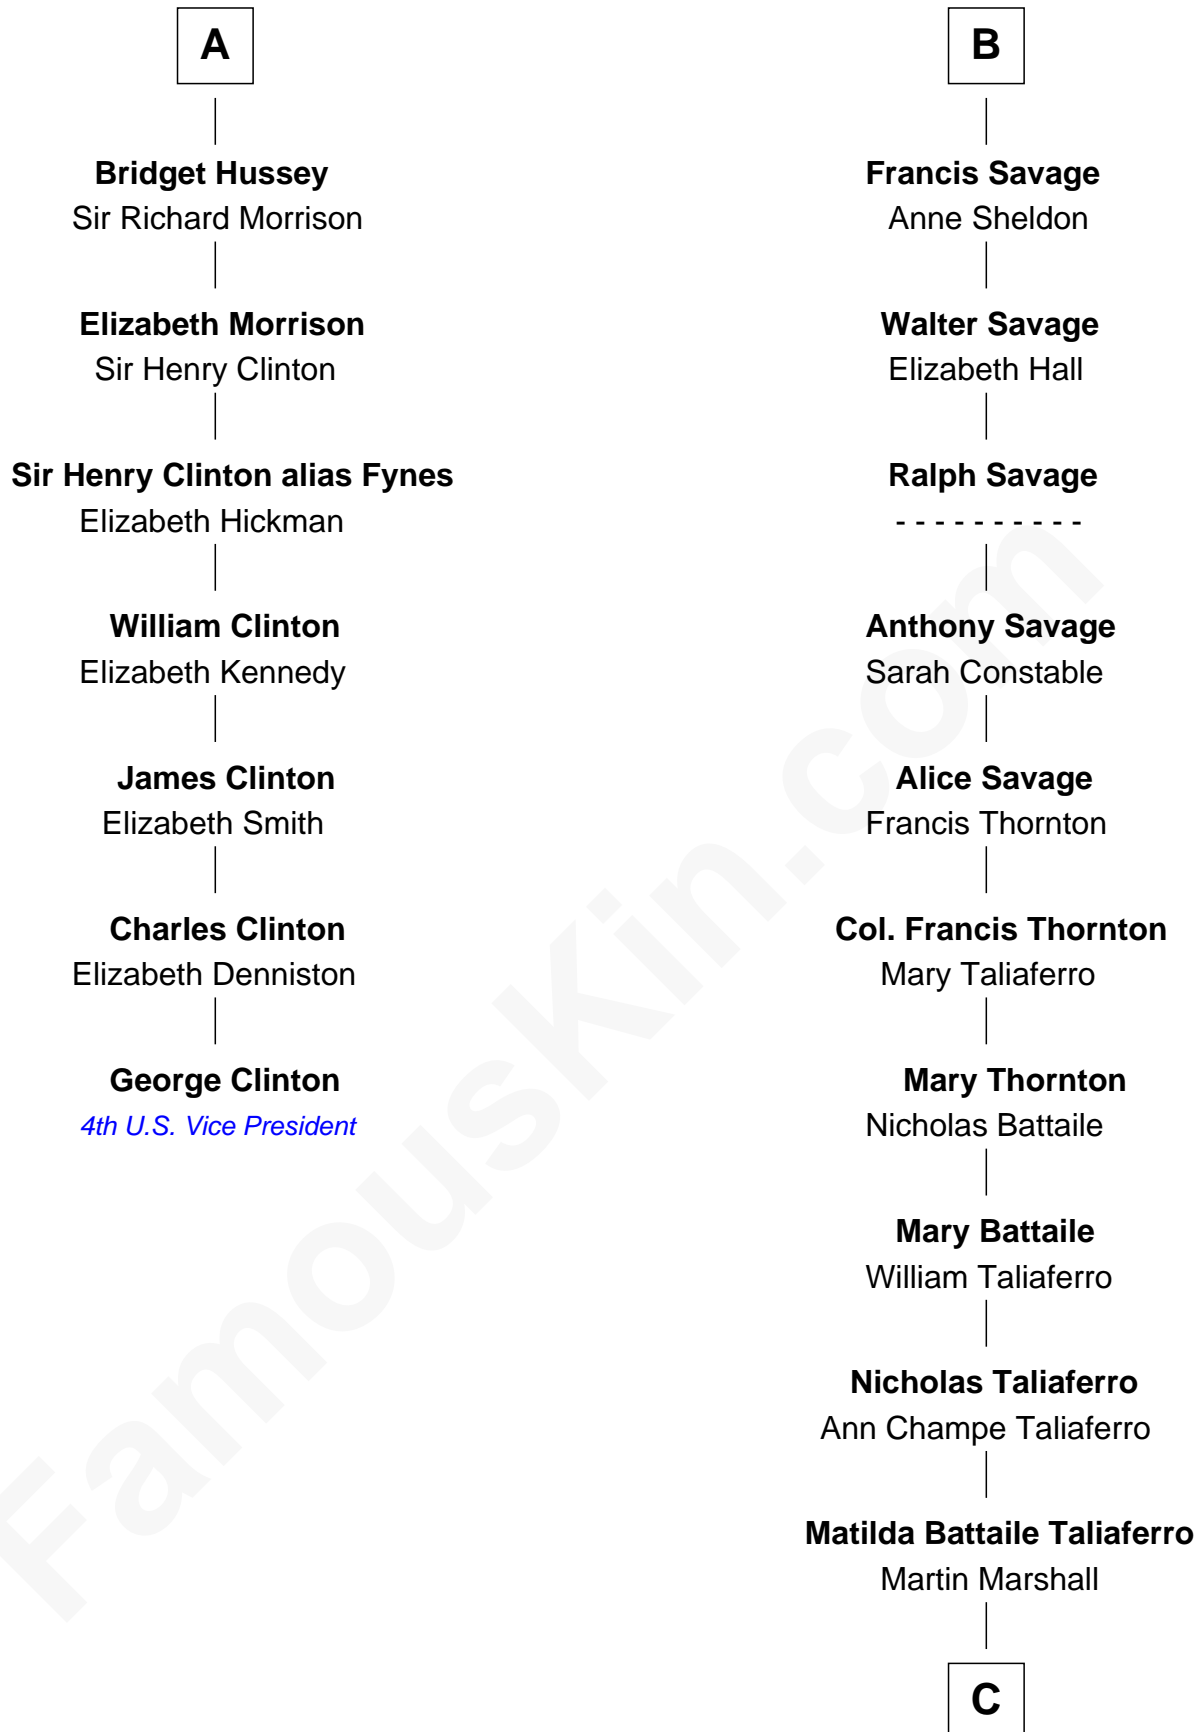

# FamousKin.com Relationship Chart of

**George Clinton**

*4th U.S. Vice President*

13th cousin 6 times removed of

**General George C. Marshall**

*Author of "The Marshall Plan"*

**Henry Plantagenet**  
Maud de Chaworth

**Henry of Lancaster**  
Isabella de Beaumont

**Blanche of Lancaster**  
John of Gaunt

**Elizabeth of Lancaster**  
John de Holand

**Constance de Holand**  
Sir John Grey

**Sir Edmund Grey**  
Katherine Percy

**George Grey**  
Catherine Herbert

**Anne Grey**  
Sir John Hussey

**A**

**Eleanor Plantagenet**  
Richard Fitzalan

**Sir Richard Fitzalan**  
Elizabeth de Bohun

**Elizabeth Fitzalan**  
Sir Robert Goushill

**Joan Goushill**  
Sir Thomas Stanley

**Katherine Stanley**  
Sir John Savage

**Sir Christopher Savage**  
Anne Stanley

**Sir Christopher Savage**  
Anne Lygon

**B**

**C**

**William Champe Marshall**

Susan Myers