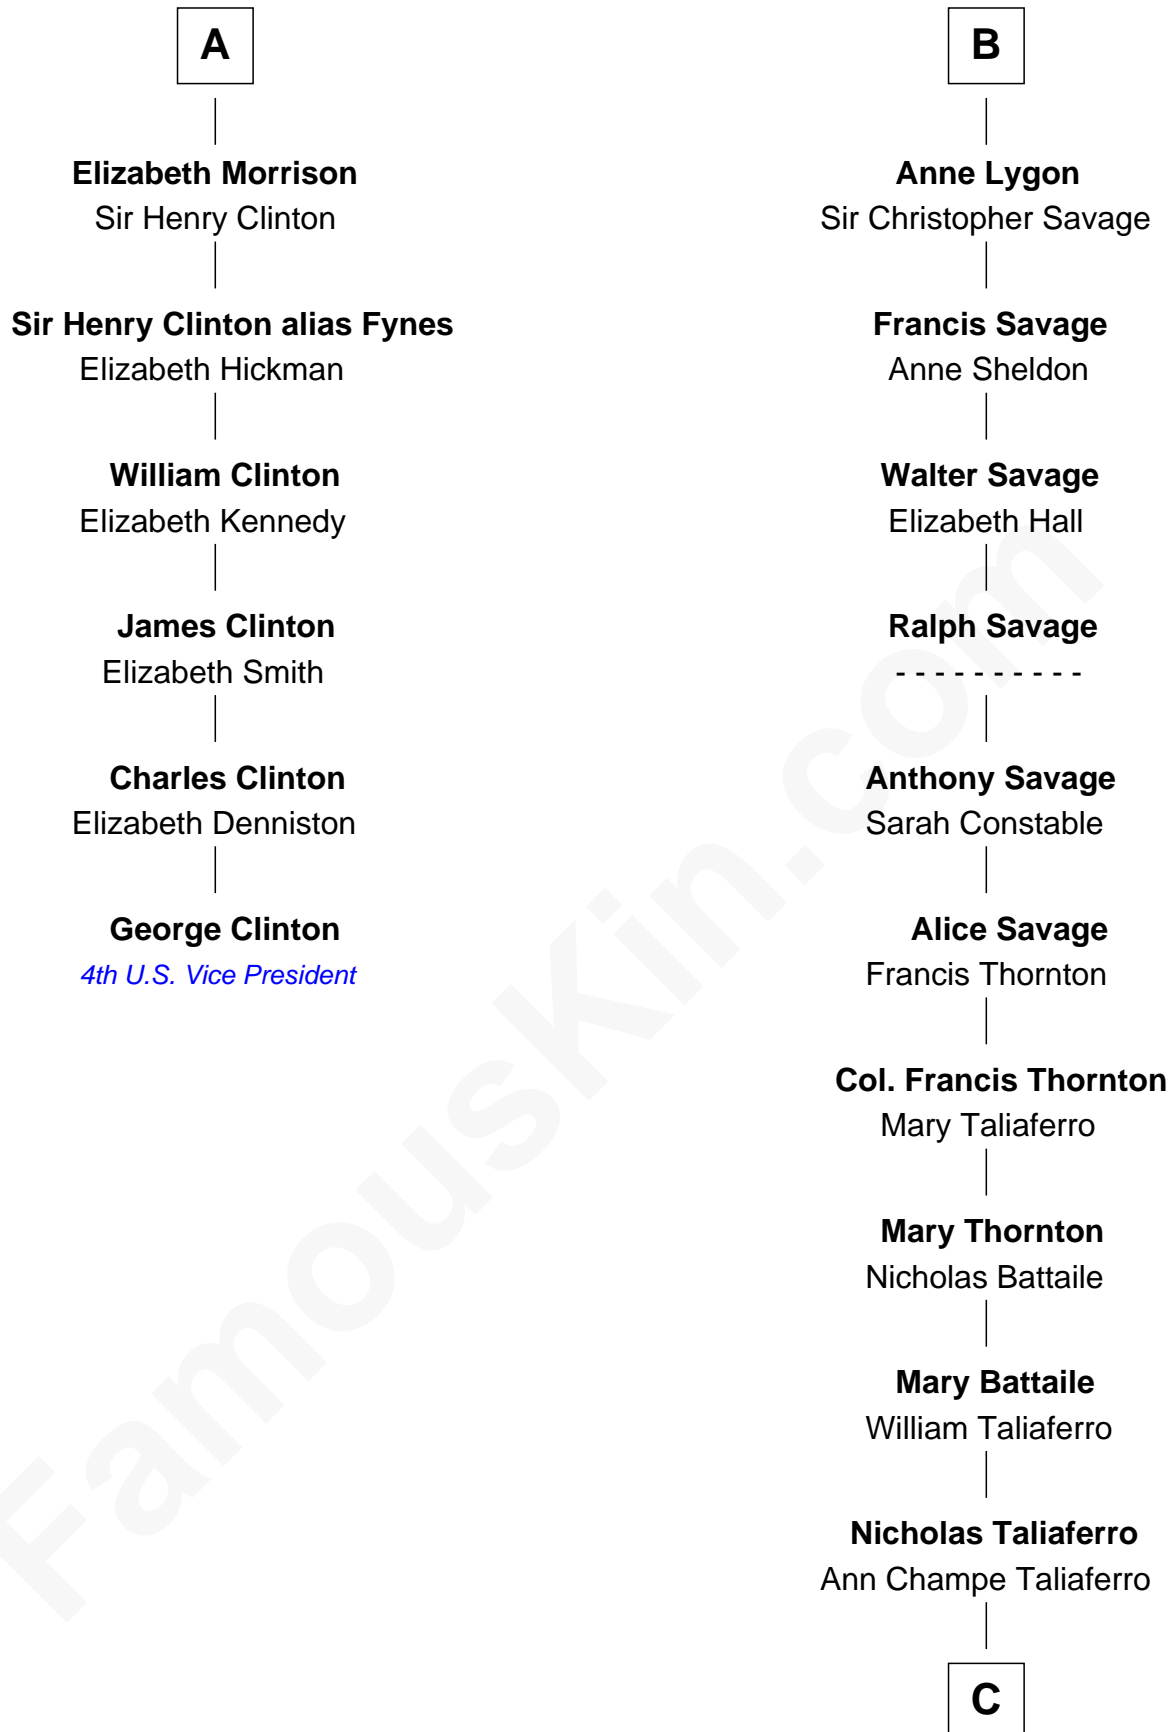

# FamousKin.com Relationship Chart of

**George Clinton**

*4th U.S. Vice President*

12th cousin 8 times removed of

**General George C. Marshall**

*Author of "The Marshall Plan"*

**C**

**Matilda Battaile Taliaferro**

Martin Marshall

**William Champe Marshall**

Susan Myers

**George Catlett Marshall**

Laura Emily Bradford

**General George C. Marshall**

*U.S. Army - World War II*

FamousKin.com