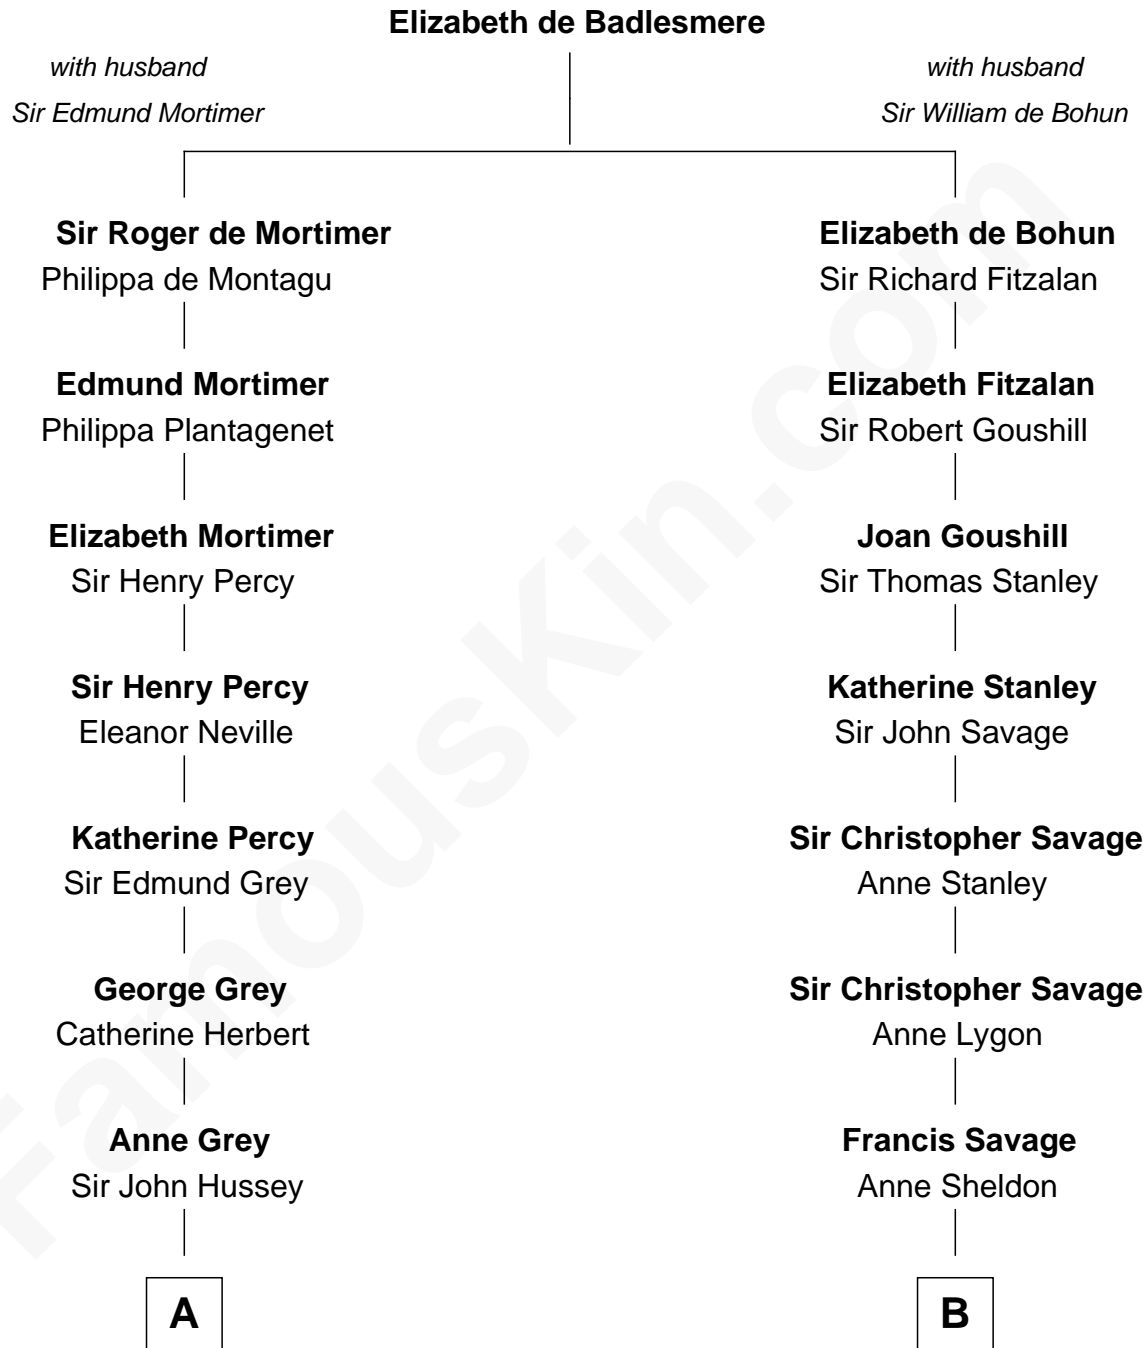

# FamousKin.com Relationship Chart of

**George Clinton**

*4th U.S. Vice President*

13th cousin 5 times removed of

**General George C. Marshall**

*Author of "The Marshall Plan"*

C

George Catlett Marshall

Laura Emily Bradford

General George C. Marshall

*U.S. Army - World War II*

FamousKin.com