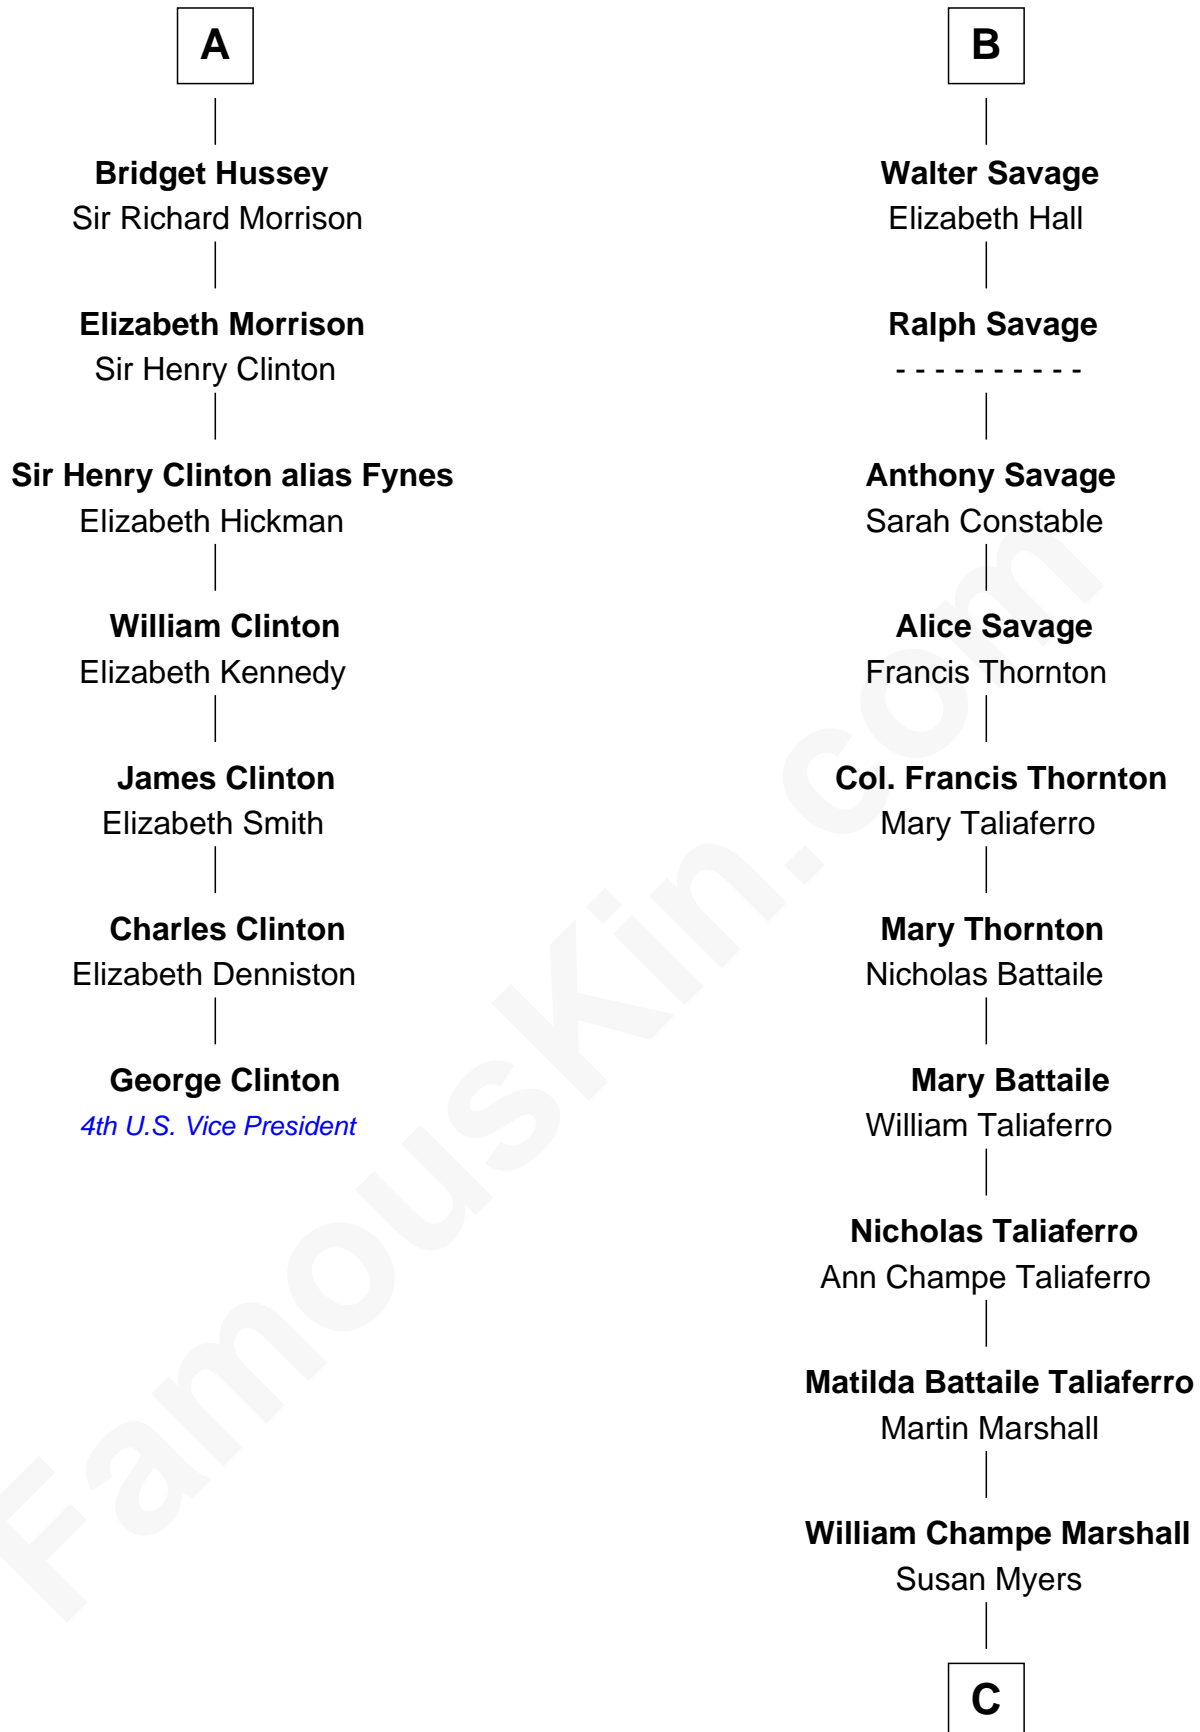

# FamousKin.com Relationship Chart of

**George Clinton**

*4th U.S. Vice President*

13th cousin 5 times removed of

**General George C. Marshall**

*Author of "The Marshall Plan"*

C

George Catlett Marshall

Laura Emily Bradford

General George C. Marshall

*U.S. Army - World War II*

FamousKin.com