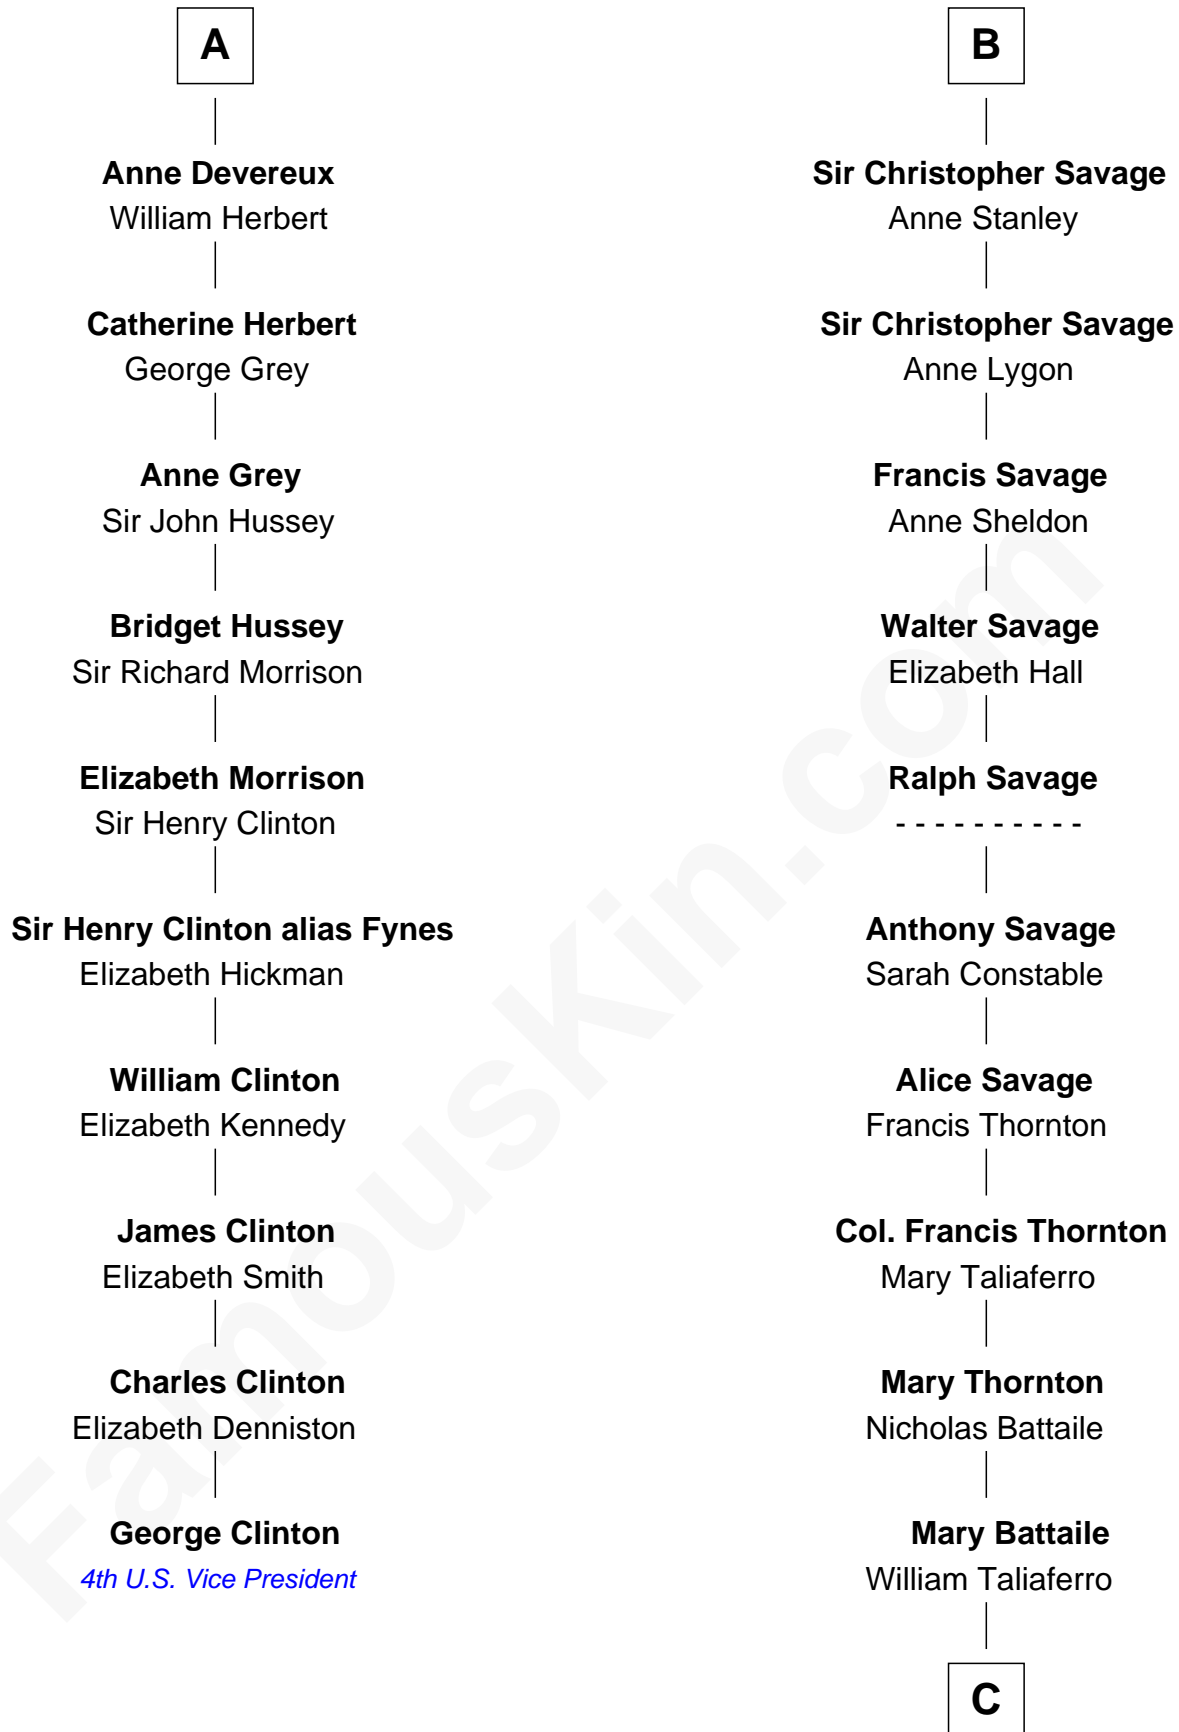

FamousKin.com Relationship Chart of

George Clinton

4th U.S. Vice President

16th cousin 5 times removed of

General George C. Marshall

Author of "The Marshall Plan"

Sir Humphrey de Bohun

Eleanor de Braiose

Margery de Bohun
Sir Thebaud de Verdun

Sir Thebaud de Verdun
Maud Mortimer

Margery de Verdun
Sir John Crophull

Thomas Crophull
Sybil Delabere

Agnes Crophull
Sir Walter Devereux

Sir Walter Devereux
Elizabeth Bromwich

Sir Walter Devereux
Elizabeth Merbery

A

Humphrey de Bohun
Maud de Fiennes

Humphrey de Bohun
Elizabeth Plantagenet

Sir William de Bohun
Elizabeth de Badlesmere

Elizabeth de Bohun
Sir Richard Fitzalan

Elizabeth Fitzalan
Sir Robert Goushill

Joan Goushill
Sir Thomas Stanley

Katherine Stanley
Sir John Savage

B

C

Nicholas Taliaferro

Ann Champe Taliaferro

Matilda Battaile Taliaferro

Martin Marshall