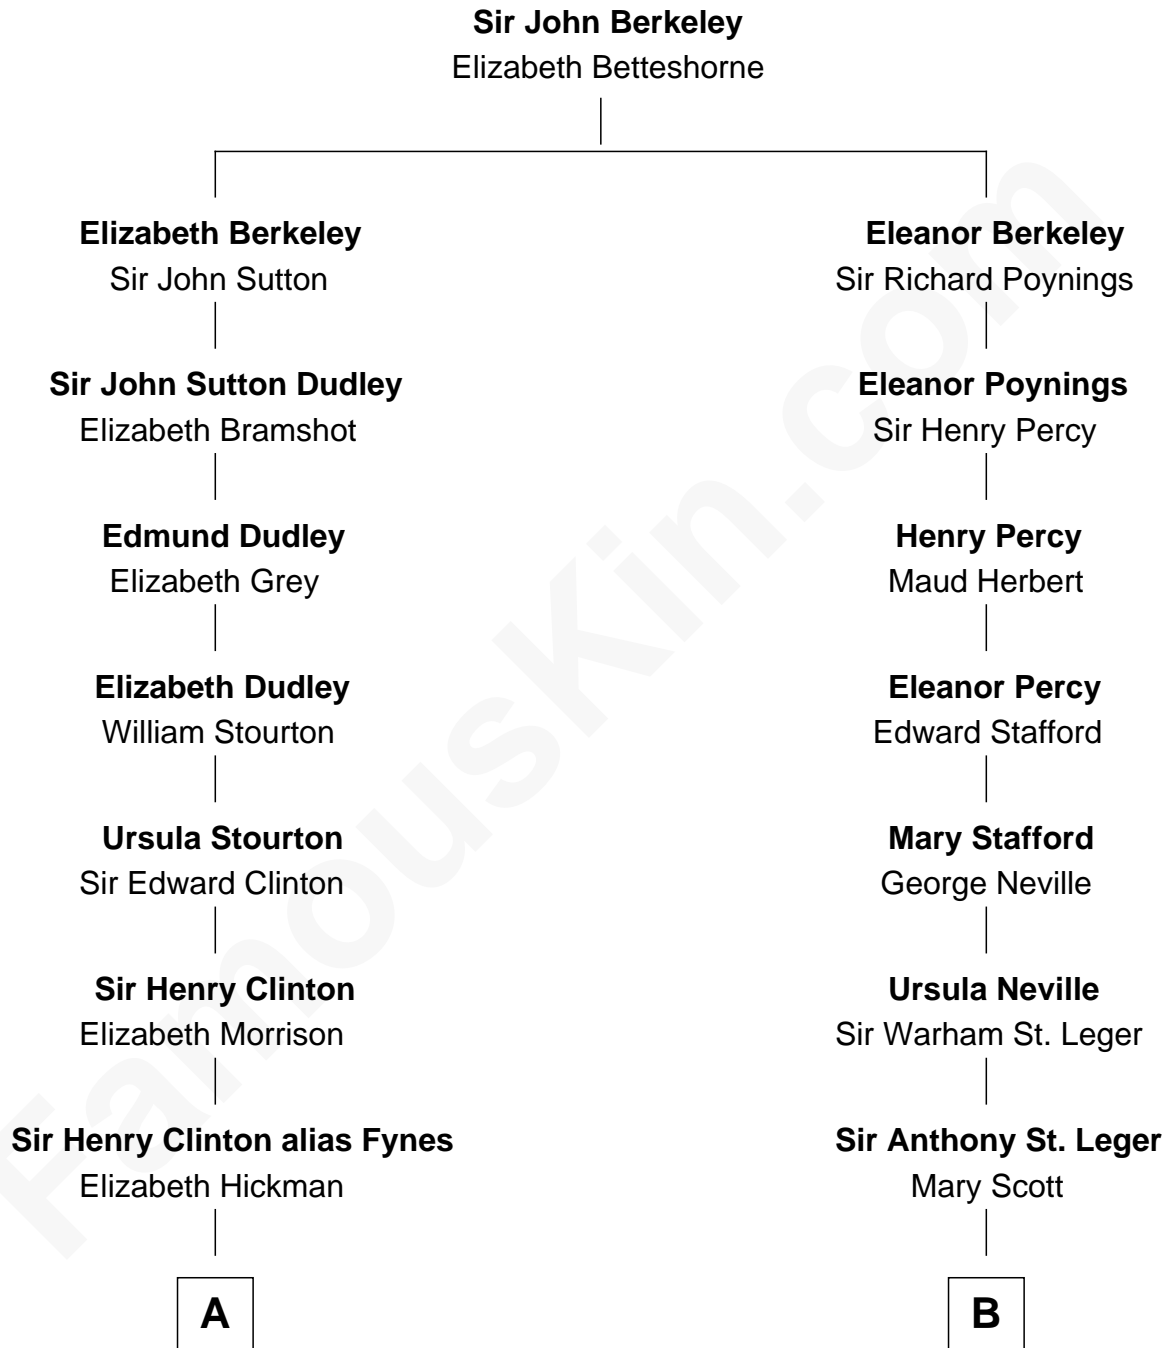

FamousKin.com

Relationship Chart of

George Clinton

4th U.S. Vice President

10th cousin 7 times removed of

Harry F. Byrd

50th Governor of Virginia

A

William Clinton
Elizabeth Kennedy

James Clinton
Elizabeth Smith

Charles Clinton
Elizabeth Denniston

George Clinton
4th U.S. Vice President

B

Sir Warham St. Leger
Mary Hayward

Ursula St. Leger
Daniel Horsemanden

Col. Warham Horsemanden
Susanna Beeching

Mary Horsemanden
William Byrd

William Byrd
Maria Taylor

William Byrd
Elizabeth Hill Carter

Thomas Taylor Byrd
Mary Armistead

Richard Evelyn Byrd
Anne Harrison

Col. William Byrd
Jane Meriwether Rivers