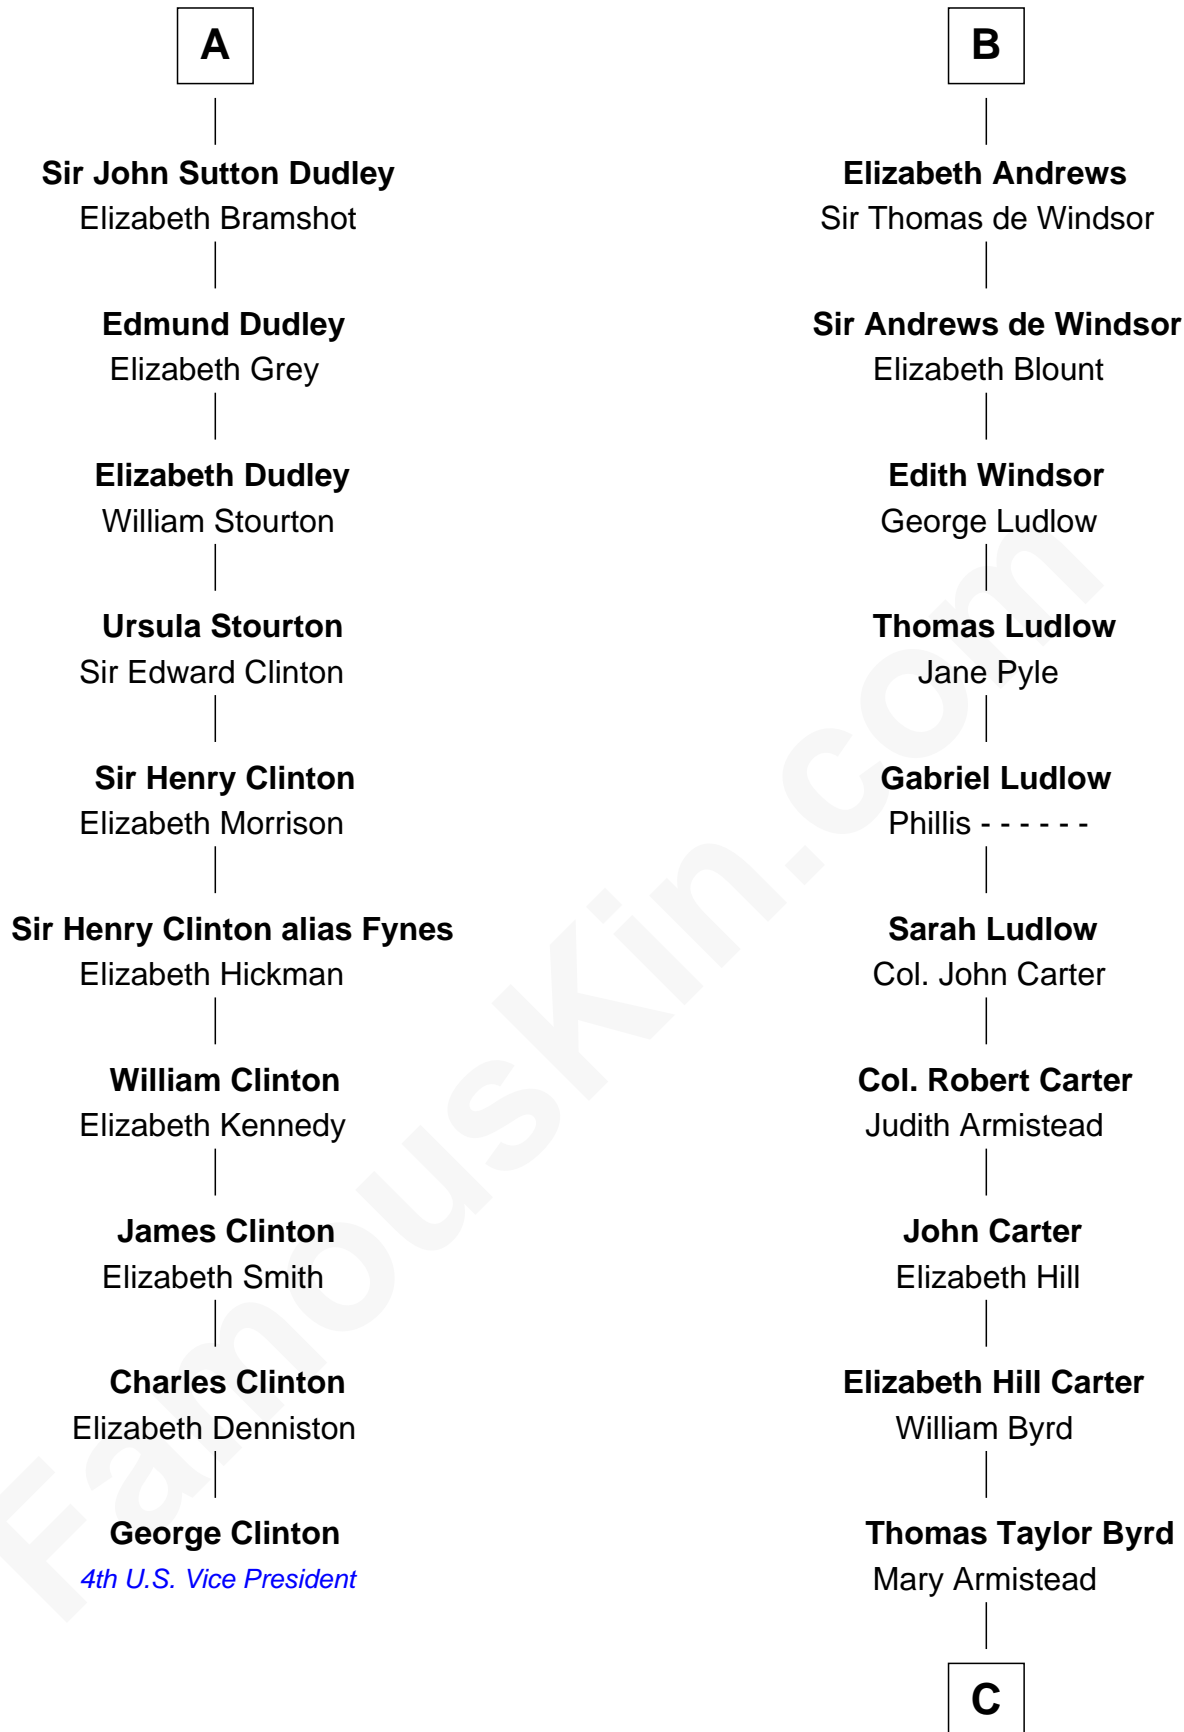

# FamousKin.com Relationship Chart of

**George Clinton**

*4th U.S. Vice President*

16th cousin 4 times removed of

**Harry F. Byrd**

*50th Governor of Virginia*

**Sir Hugh le Despencer**

Aveline Basset

**Sir Hugh le Despencer**

Isabella de Beauchamp

**Sir Philip le Despencer**

Margaret de Goushill

**Sir Philip le Despencer**

Joan de Cobham

**Sir Philip le Despencer**

Elizabeth - - - - -

**Alice le Despenser**

Sir John Sutton

**Sir John Sutton**

Constance Blount

**Sir John Sutton**

Elizabeth Berkeley

**A**

**Eleanor le Despencer**

Catherine de Beaumont

**Elizabeth Luttrell**

John Stratton

**Elizabeth Stratton**

John Andrews

**B**

C

**Richard Evelyn Byrd**