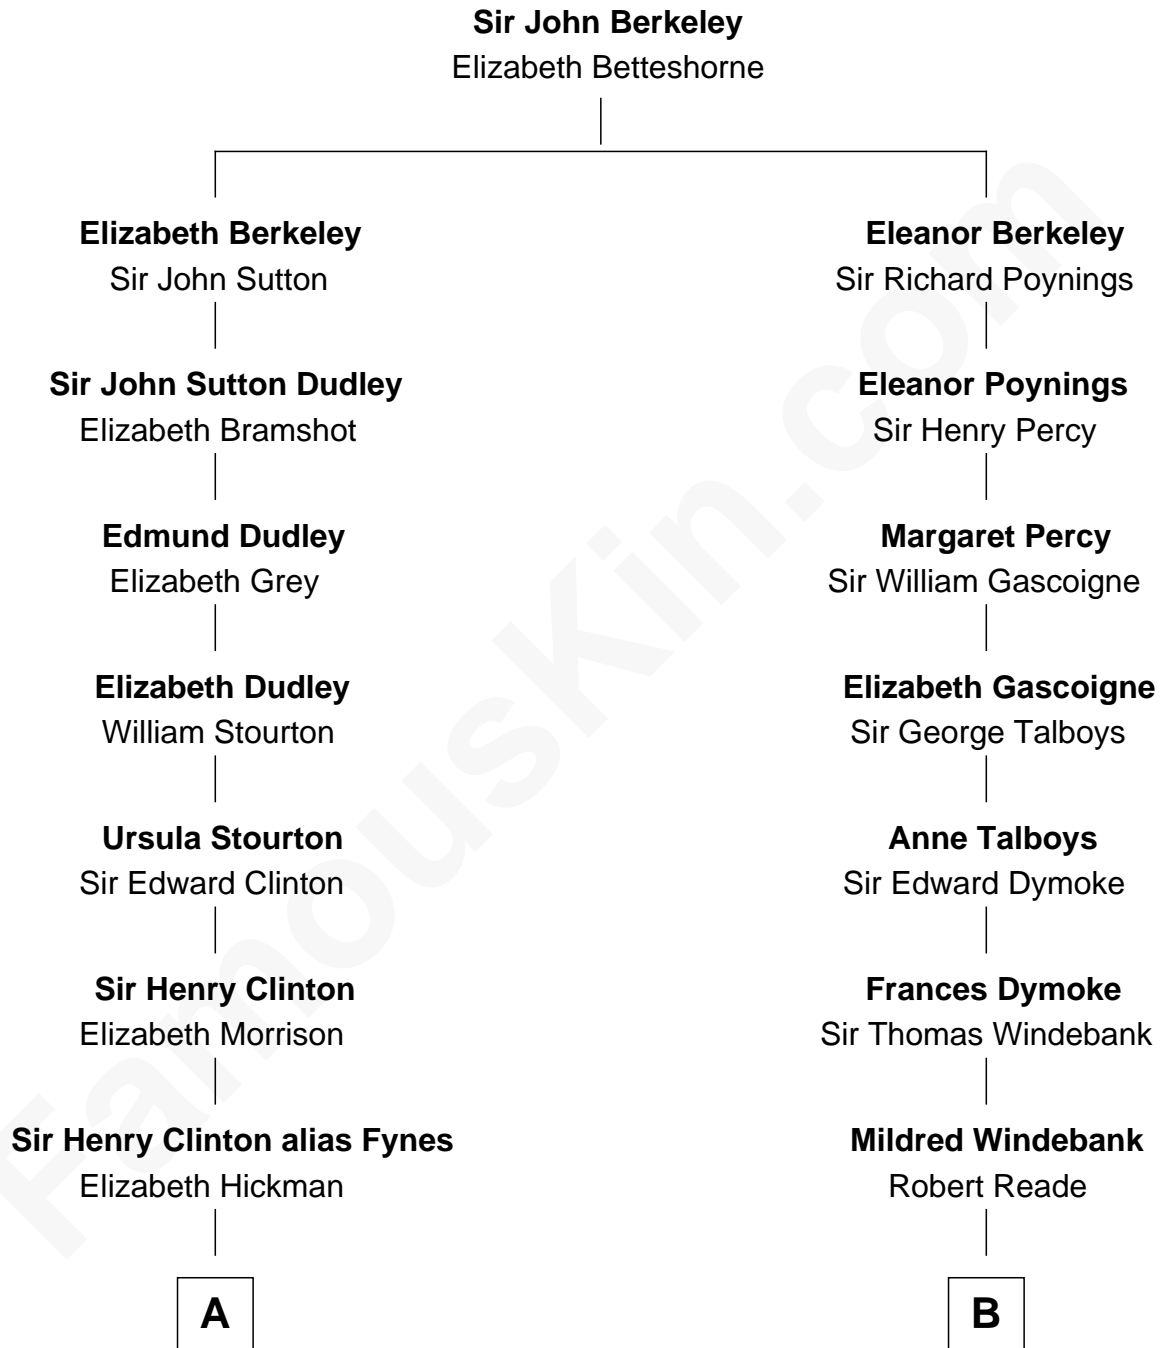

FamousKin.com

Relationship Chart of

George Clinton

4th U.S. Vice President

10th cousin 2 times removed of

Meriwether Lewis

Lewis and Clark Expedition

A

William Clinton
Elizabeth Kennedy

James Clinton
Elizabeth Smith

Charles Clinton
Elizabeth Denniston

George Clinton
4th U.S. Vice President

B

Col. George Reade
Elizabeth Martiau

Mildred Reade
Col. Augustine Warner

Elizabeth Warner
Col. John Lewis

Col. Robert Lewis
Jane Meriwether

William Lewis
Lucy Meriwether

Meriwether Lewis
Lewis and Clark Expedition