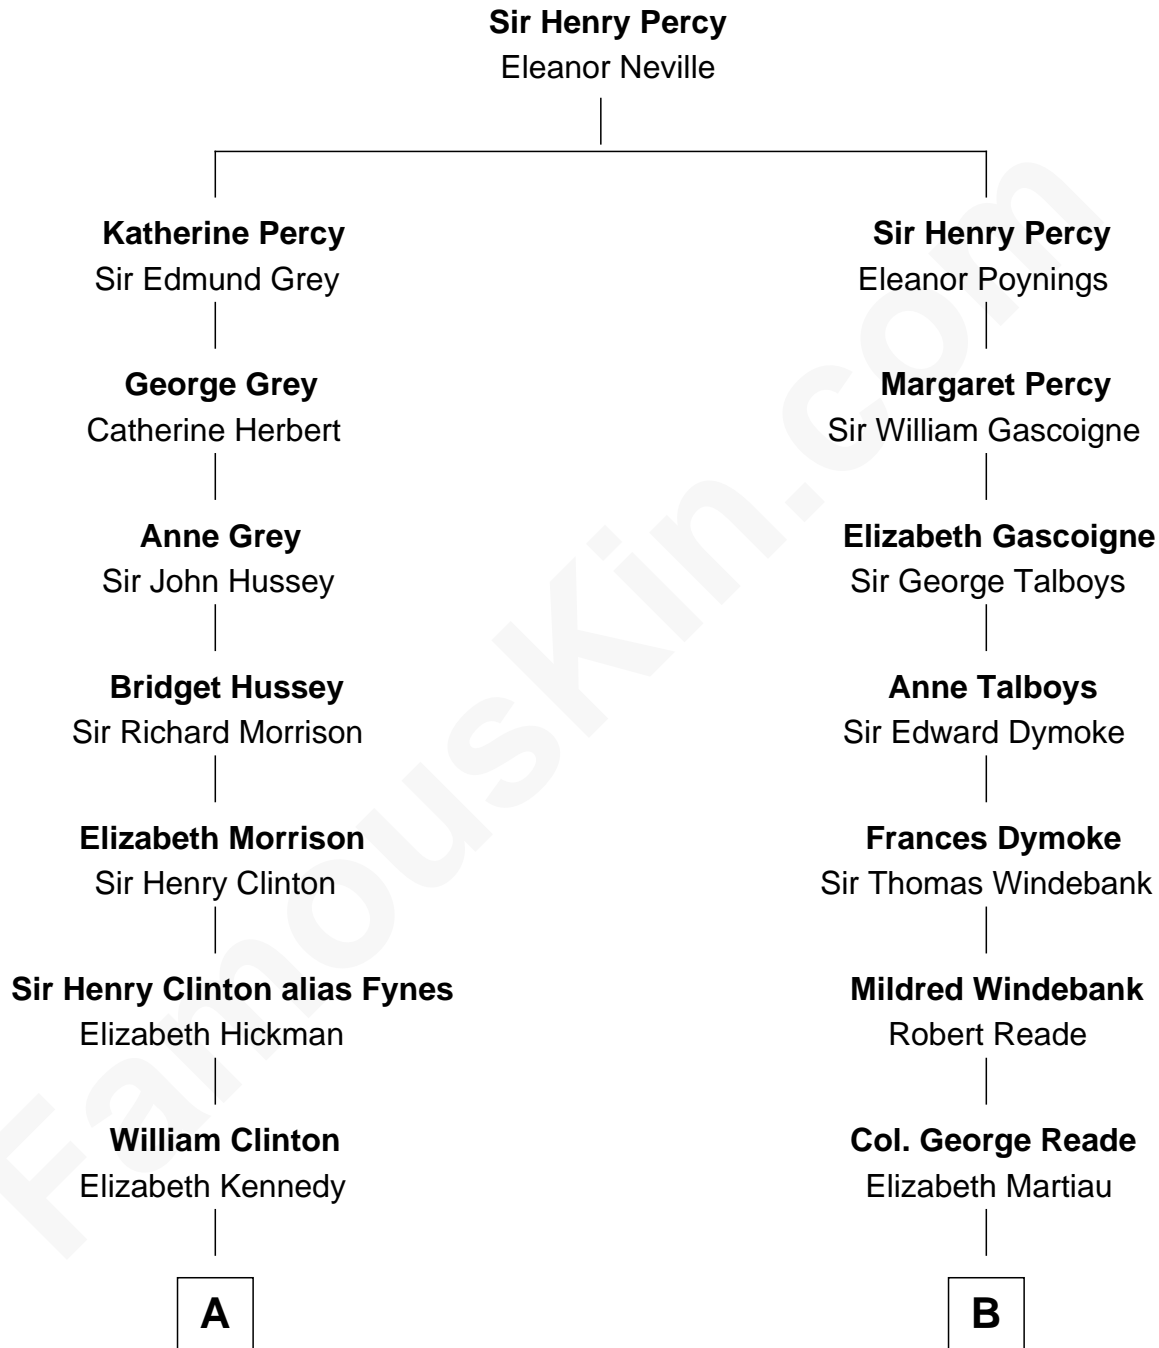

FamousKin.com Relationship Chart of

George Clinton

4th U.S. Vice President

9th cousin 2 times removed of

Meriwether Lewis

Lewis and Clark Expedition

A

James Clinton
Elizabeth Smith

Charles Clinton
Elizabeth Denniston

George Clinton
4th U.S. Vice President

B

Mildred Reade
Col. Augustine Warner

Elizabeth Warner
Col. John Lewis

Col. Robert Lewis
Jane Meriwether

William Lewis
Lucy Meriwether

Meriwether Lewis
Lewis and Clark Expedition